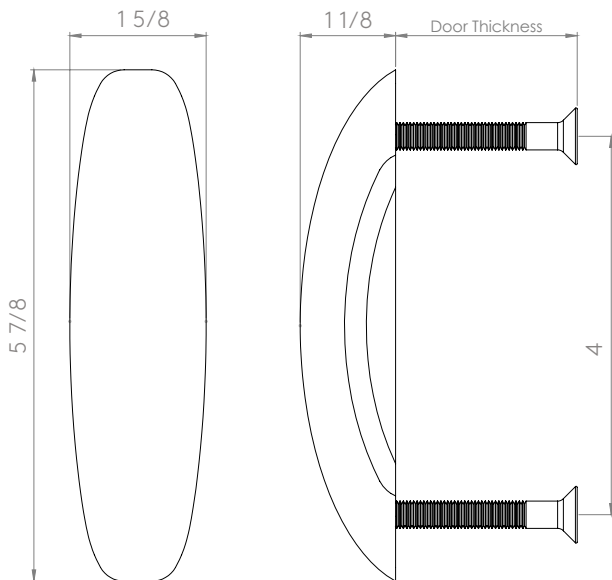

Anti-ligature Disclaimer

Anti-ligature Disclaimer The anti-ligature design characteristics of this product are not intended to replace or substitute the need for necessary supervision of those who may be at risk, or for other necessary protective measures to be taken in the specific circumstances of usage. Kingsway Group, Inc. does not offer any products for sale as being 'ligature-free' and will not be liable for any claims arising from ligature attachment on its products. It is the customer's responsibility to ensure that products purchased and installed are suitable for the environments they are installed in.

The KG30 Easy Grip pull handle is made from high-grade stainless steel and is anti-ligature by design. It is designed to be compact and give an excellent grip while remaining safe for secure environments. This handle is supplied with security bolts - additional size bolts available upon request

Installation description

- Mark out the location holes by placing handle flat on the door
- Install handle using the bolts provided

Operation and Maintenance

Maintenance

Periodically check for smooth function and lubricate when necessary with a dry graphite lubricant.

Cleaning

Should be cleaned as part of regular schedule using standard detergents or disinfectants, avoid acidic cleaners.

Guarantee

5 Year Guarantee*

*For faulty manufacture and not for damage

Architectural Specification

KG31 Anti-ligature surface mounted Easy Grip pull handle with security screws. Designed to prevent ligature attachment or wedging.