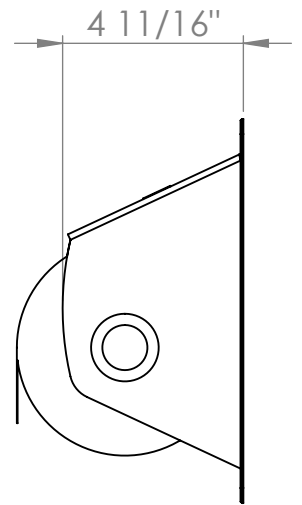

8 11/16" External

8 9/16" Internal

4" Roll Width

Kingsway Anti Ligature
Surface Mounted
4" Toilet Roll Holder

Code: KG03(4)

 Kingsway
Group

sales@kingswaygroupglobal.com
www.kingswaygroupglobal.com