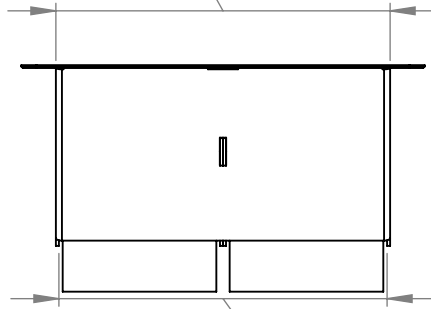

8 11/16" External

8 9/16" Internal

4" Roll Width

Kingsway Anti Ligature
Surface Mounted
4" Toilet Roll Holder

Code: KG03(4)

 Kingsway
Group

sales@kingswaygroupglobal.com
www.kingswaygroupglobal.com