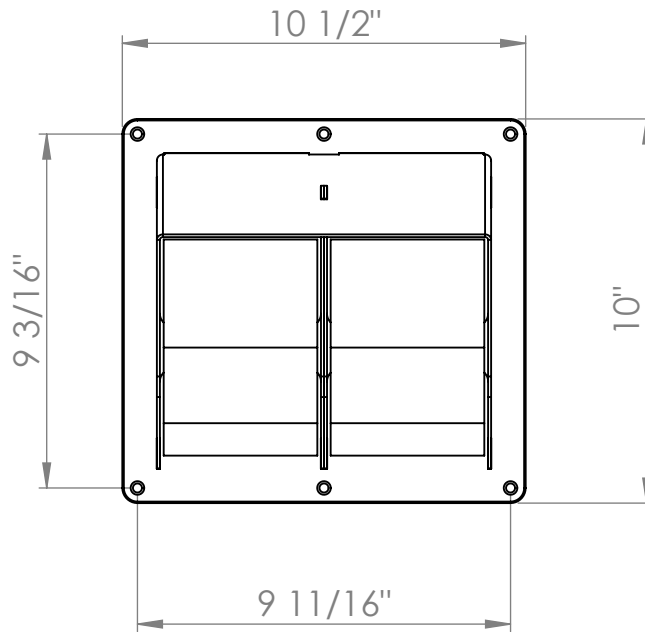

8 11/16" External

8 9/16" Internal

4" Roll Width

Kingsway Anti Ligature
Surface Mounted
4" Toilet Roll Holder

Code: KG03(4)

 Kingsway
Group

sales@kingswaygroupglobal.com
www.kingswaygroupglobal.com