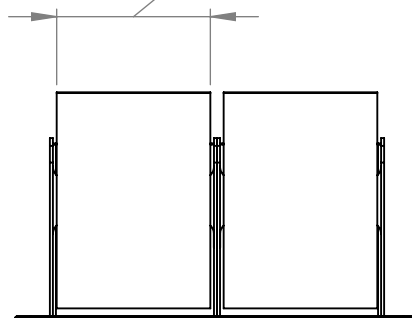

8 11/16" External

8 9/16" Internal

4" Roll Width

Kingsway Anti Ligature
Surface Mounted
4" Toilet Roll Holder

Code: KG03(4)

 Kingsway
Group

sales@kingswaygroupglobal.com
www.kingswaygroupglobal.com