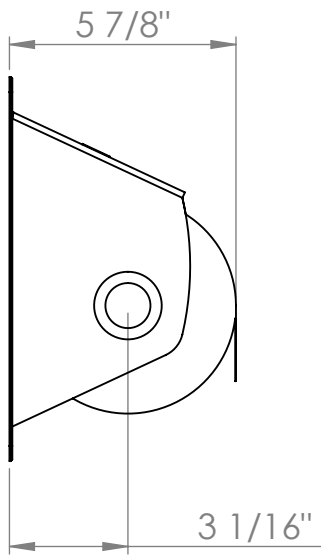

8 11/16" External

8 9/16" Internal

4" Roll Width

Kingsway Anti Ligature
Surface Mounted
4" Toilet Roll Holder

Code: KG03(4)

 Kingsway
Group

sales@kingswaygroupglobal.com
www.kingswaygroupglobal.com