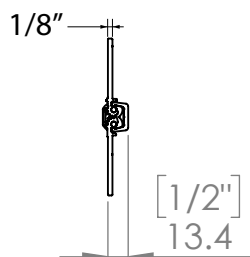

Open

Kingsway Anti Ligature
Continuous Hinge
Code: KG200

sales@kingswaygroupglobal.com
www.kingswaygroupglobal.com