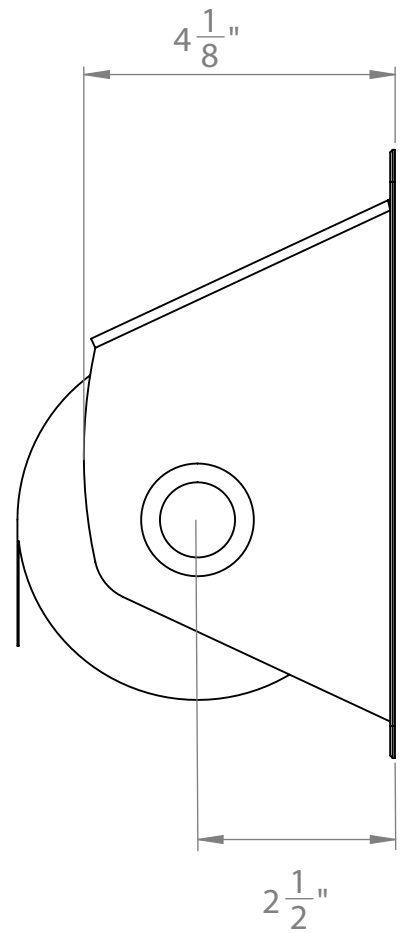

Kingsway Anti Ligature
Surface Mounted Toilet Roll
Holder for 4" Wide Rolls

Code: KG03.4

sales@kingswaygroupusa.com
www.kingswaygroupusa.com

Kingsway Anti Ligature
Surface Mounted
Toilet Roll Holder
Code: KG03.45