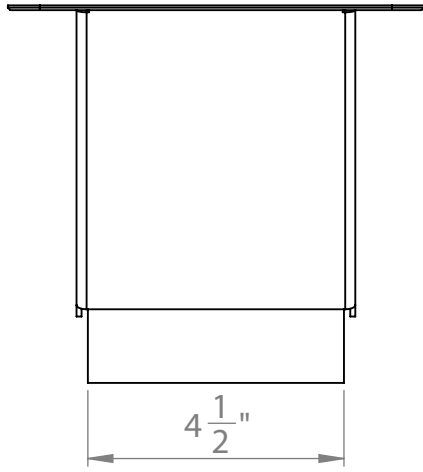

Kingsway Anti Ligature
Surface Mounted Toilet Roll
Holder for 4" Wide Rolls

Code: KG03.4

sales@kingswaygroupusa.com
www.kingswaygroupusa.com

Kingsway Anti Ligature
Surface Mounted
Toilet Roll Holder
Code: KG03.45