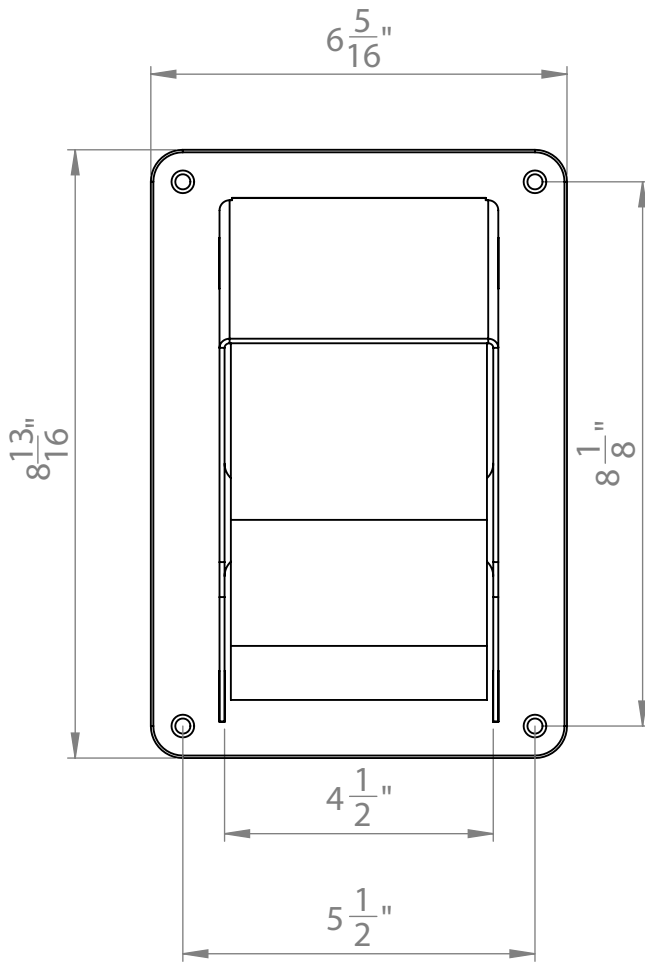

Kingsway Anti Ligature
Surface Mounted Toilet Roll
Holder for 4" Wide Rolls

Code: KG03.4

sales@kingswaygroupusa.com
www.kingswaygroupusa.com

Kingsway Anti Ligature
Surface Mounted
Toilet Roll Holder
Code: KG03.45