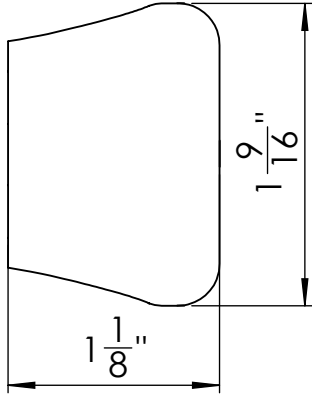

# Easy Grip Pull Handle

US Letter - Scale 1:1

Dimensions shown in inches

Kingsway Easy Grip Pull Handle  
Code: KG31

sales@kingswaygroupglobal.com  
www.kingswaygroupglobal.com