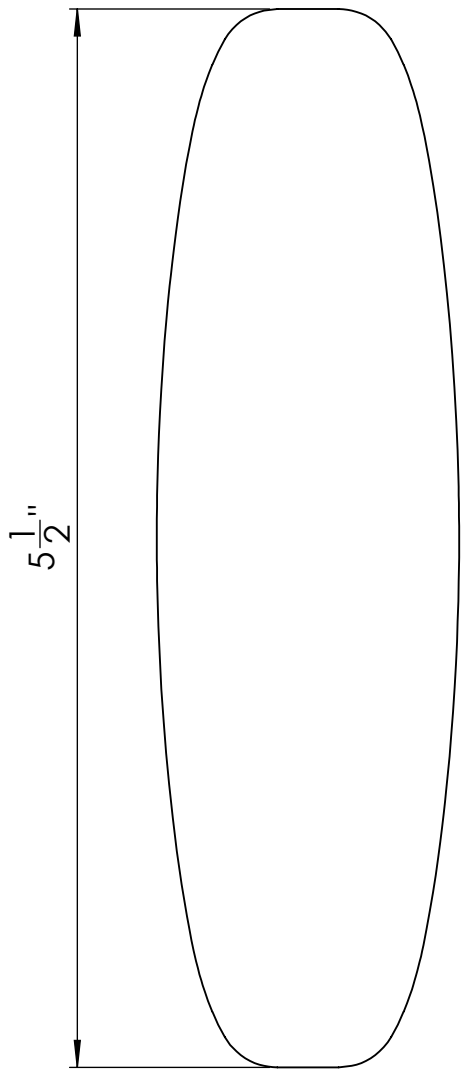

# Easy Grip Pull Handle

US Letter - Scale 1:1

Dimensions shown in inches

Kingsway Easy Grip Pull Handle  
Code: KG31

sales@kingswaygroupglobal.com  
www.kingswaygroupglobal.com