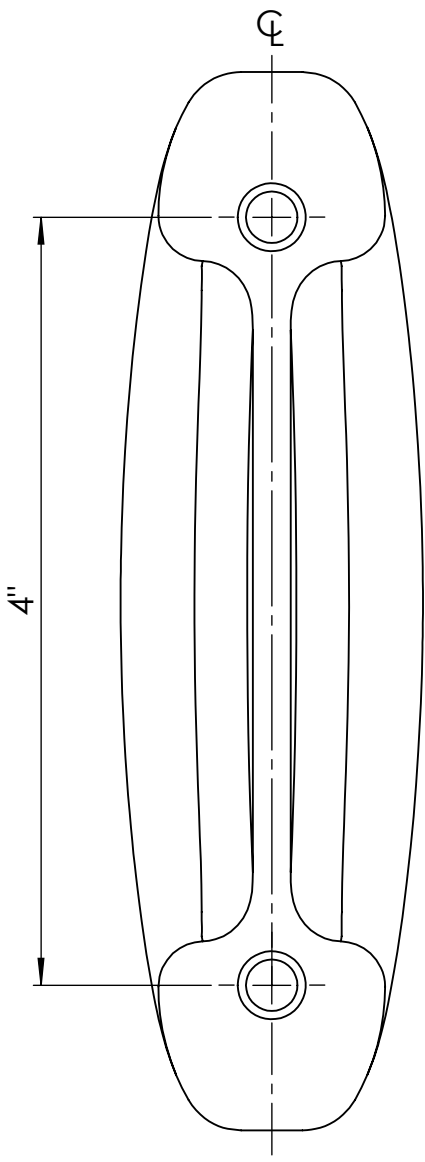

# Easy Grip Pull Handle

US Letter - Scale 1:1

Dimensions shown in inches

Kingsway Easy Grip Pull Handle  
Code: KG31

sales@kingswaygroupglobal.com  
www.kingswaygroupglobal.com