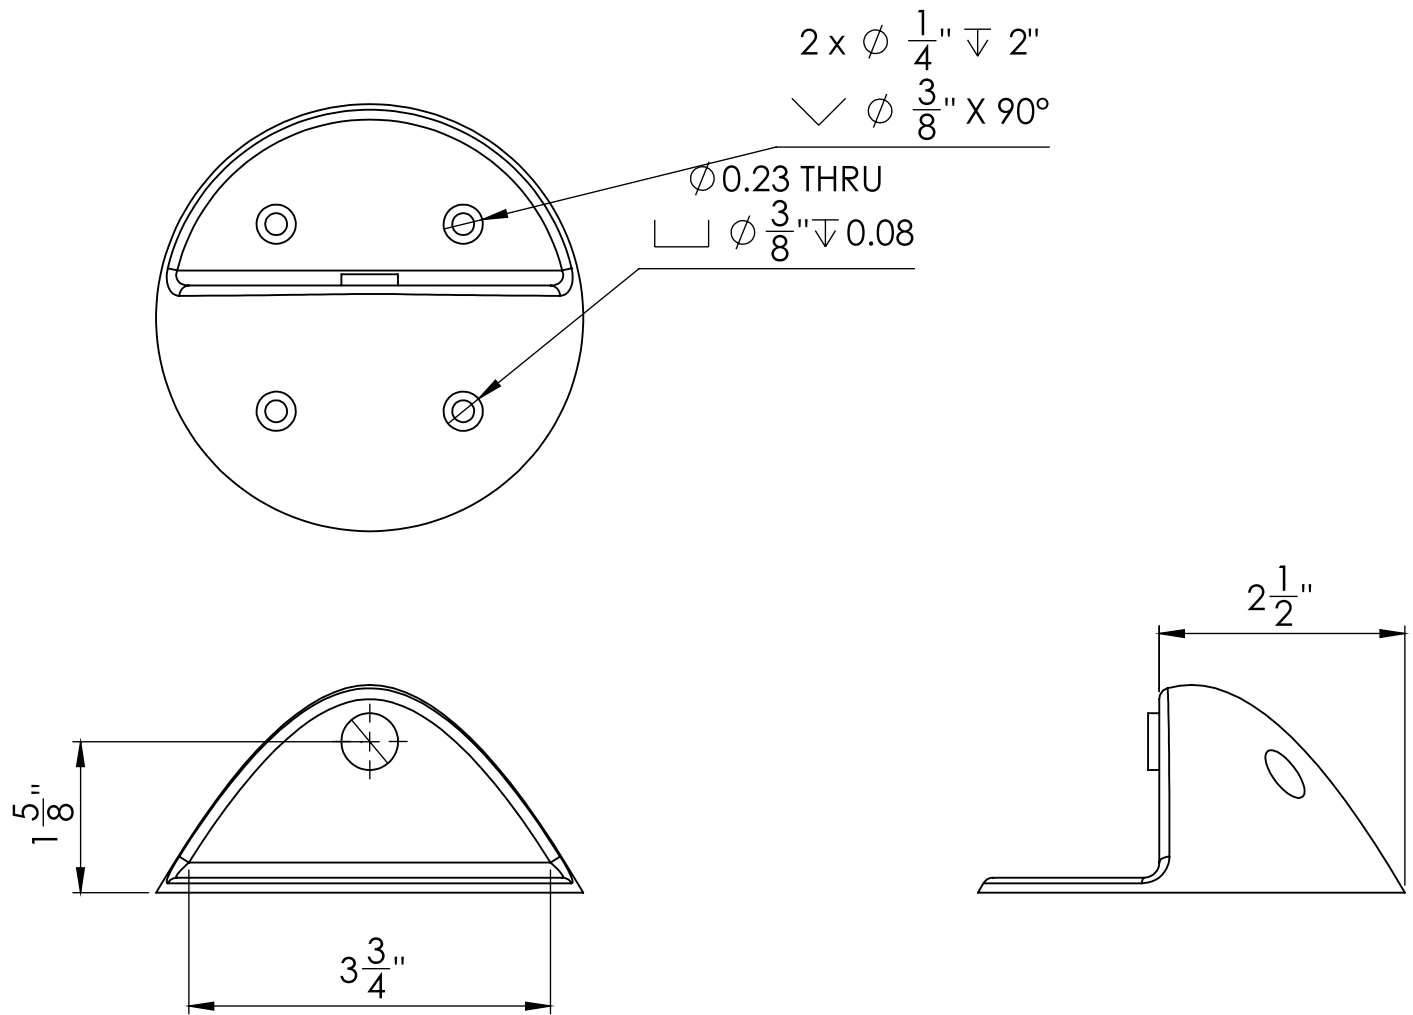

PRODUCT DIAGRAM

KG187 Floor Mounted Door Stop

Terms and conditions:

To see our full terms and conditions, please visit: kingswaygroupglobal.com/en-us/terms