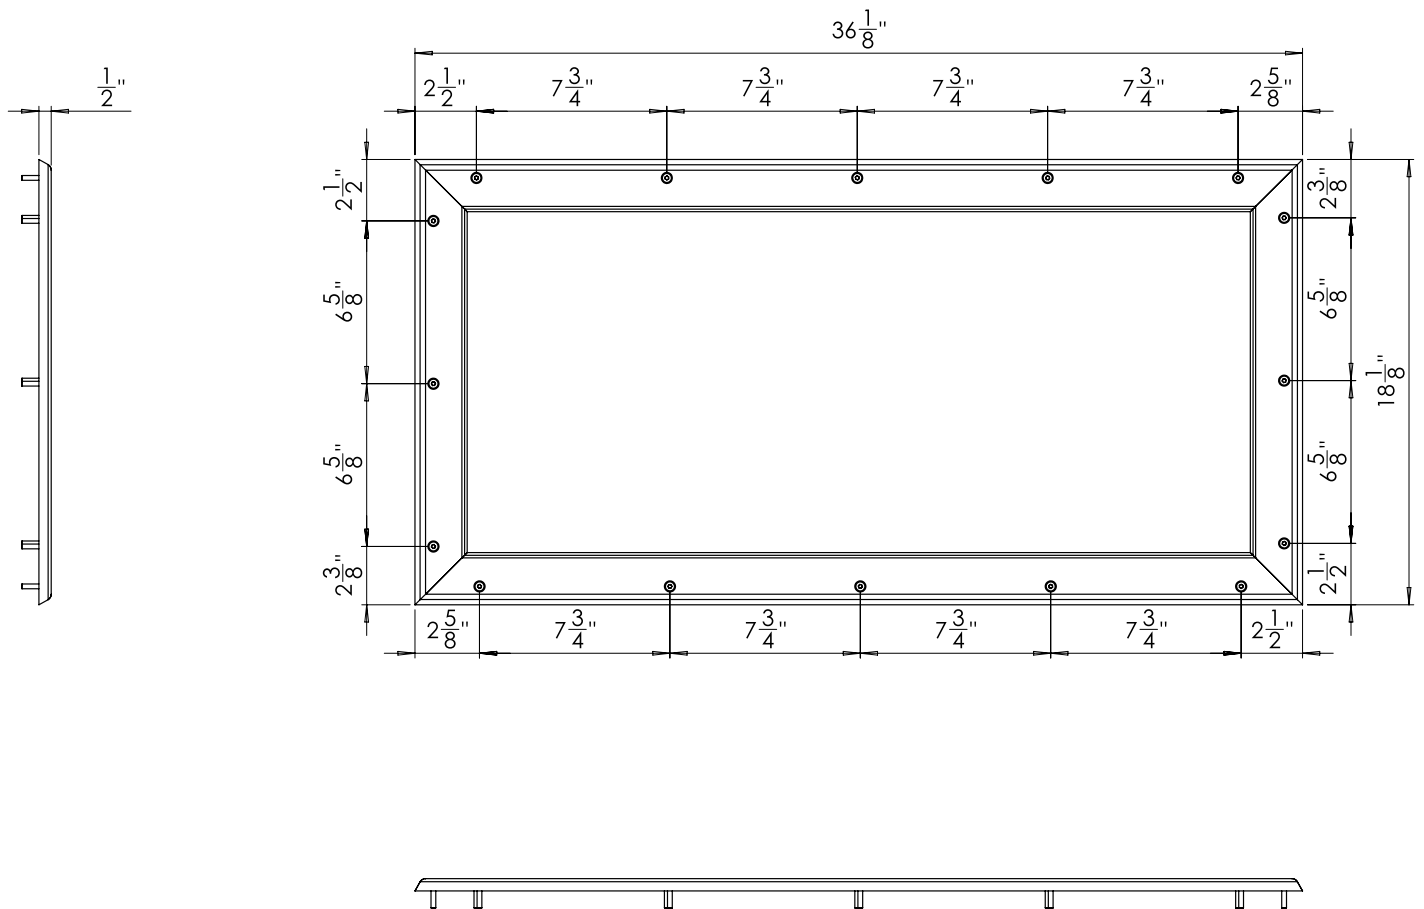

PRODUCT DIAGRAM

KG235 Ligature Resistant Dry-Erase Whiteboard

Terms and conditions:

To see our full terms and conditions, please visit: kingswaygroupglobal.com/en-us/terms