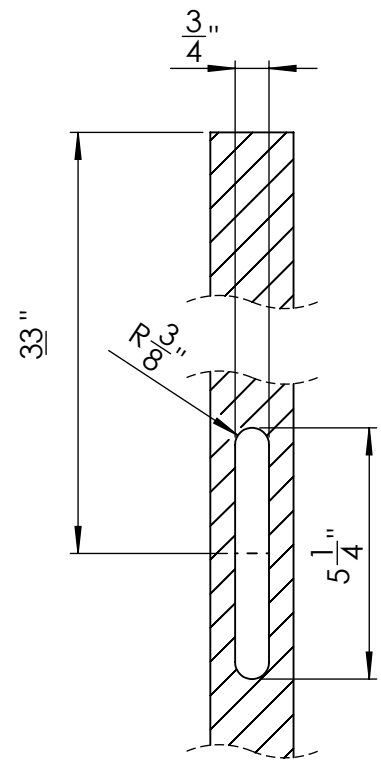

Door Preparation  
 US Letter  
 Print settings must be set to "Actual Size"

SWITCH Hinge Door Prep  
 Face Prep and Mortise Prep  
 Code: KG280  
 Dimensions in Inches

sales@kingswaygroupusa.com  
 www.kingswaygroupusa.com

Pull Handle cut out  
 US Letter - Scale 1:1  
 Print settings must be  
 set to "Actual Size"

SWITCH Hinge Door Prep  
 Face Prep  
 Product Code: KG280  
 Dimensions in Inches

sales@kingswaygroupusa.com  
 www.kingswaygroupusa.com

Lockcase cut out  
US Letter - Scale 1:1  
Print settings must be  
set to "Actual Size"

SWITCH Hinge Door Prep  
Mortice Prep  
Product Code: KG280  
Dimensions in Inches

sales@kingswaygroup.com  
www.kingswaygroup.com