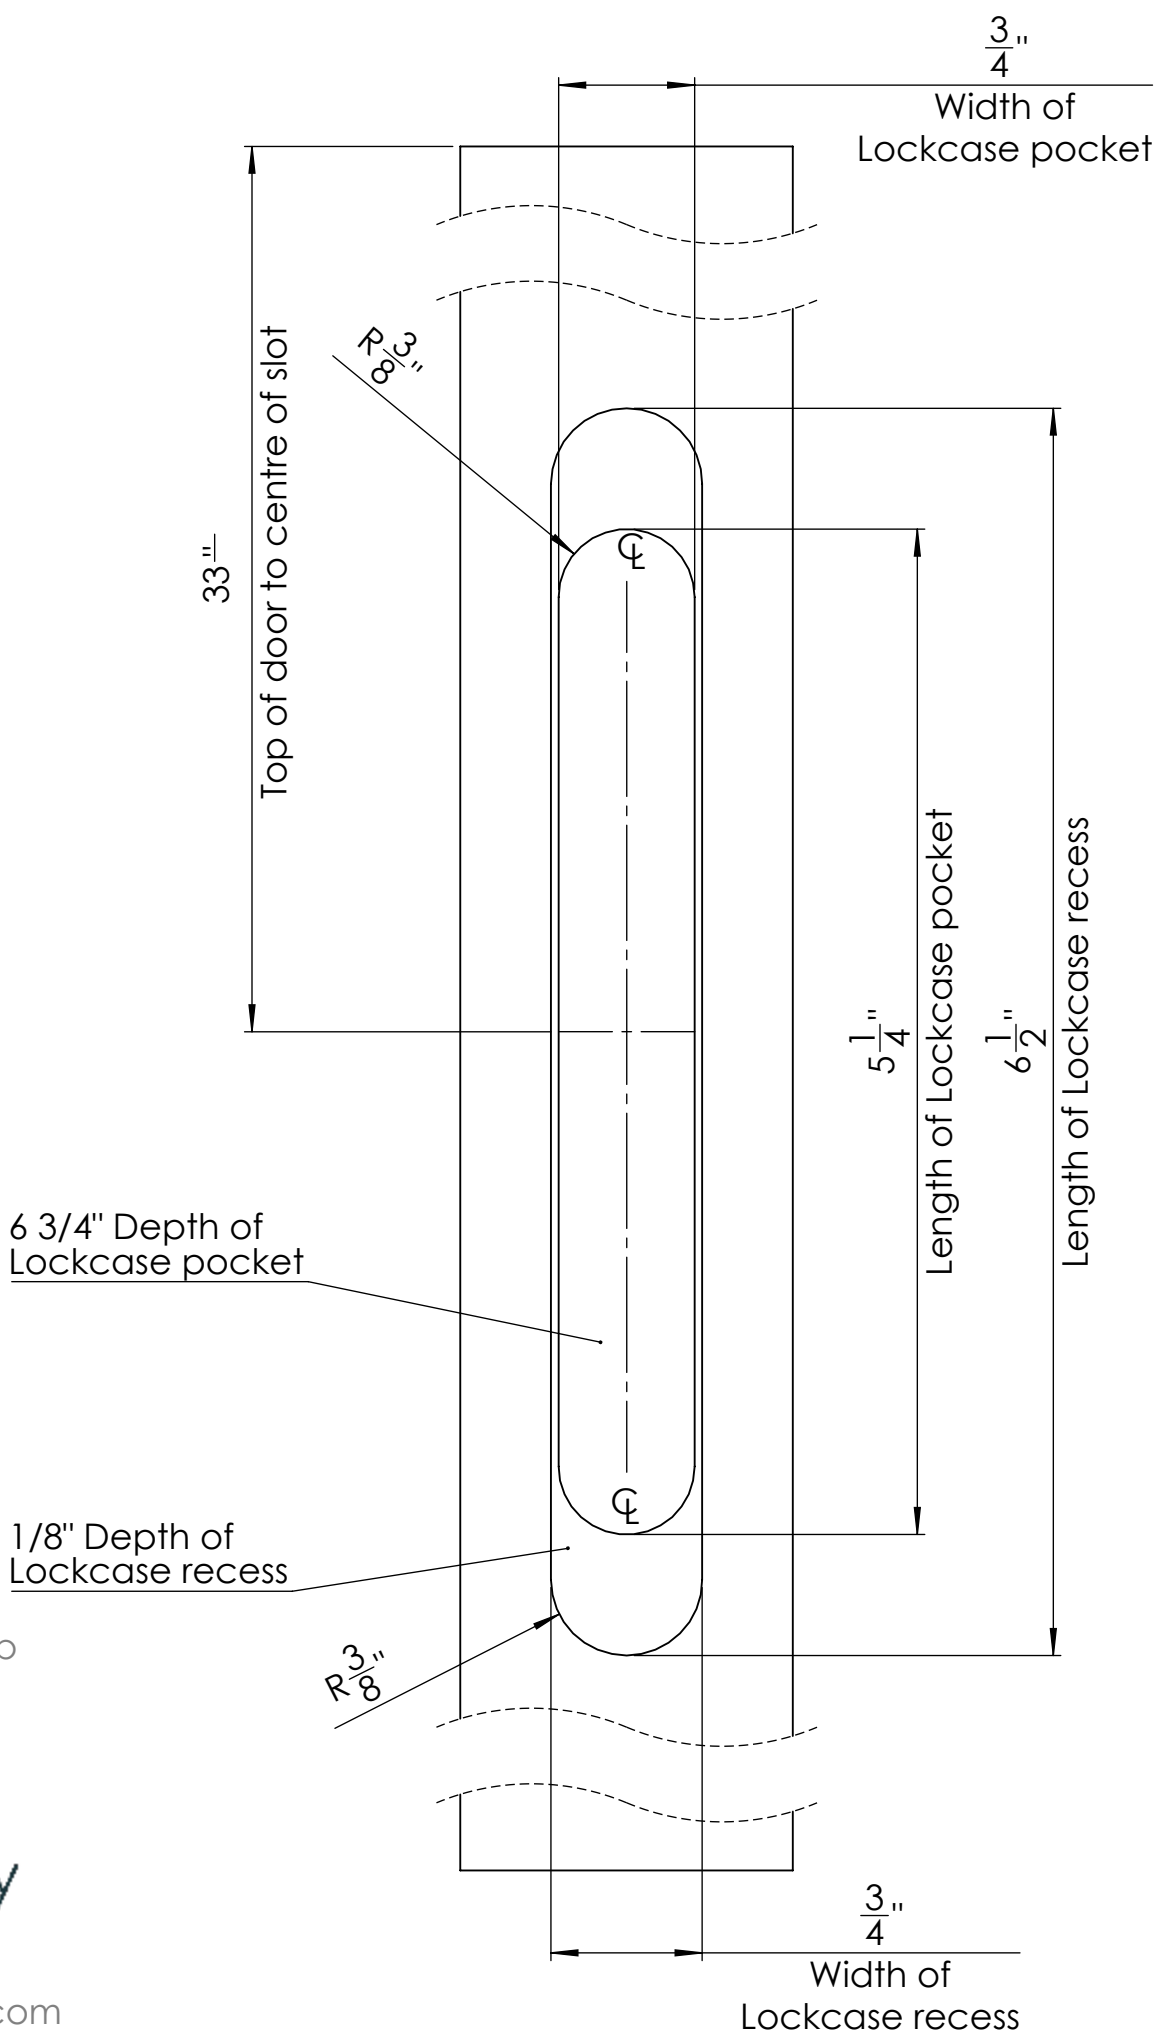

Door Preparation  
 US Letter  
 Print settings must be set to "Actual Size"

SWITCH Hinge Door Prep  
 Face Prep and Mortise Prep  
 Code: KG280  
 Dimensions in Inches

sales@kingswaygroupusa.com  
 www.kingswaygroupusa.com

Pull Handle cut out  
 US Letter - Scale 1:1  
 Print settings must be  
 set to "Actual Size"

SWITCH Hinge Door Prep  
 Face Prep  
 Product Code: KG280  
 Dimensions in Inches

sales@kingswaygroupusa.com  
 www.kingswaygroupusa.com

Lockcase cut out  
US Letter - Scale 1:1  
Print settings must be  
set to "Actual Size"

SWITCH Hinge Door Prep  
Mortice Prep  
Product Code: KG280  
Dimensions in Inches

sales@kingswaygroup.com  
www.kingswaygroup.com