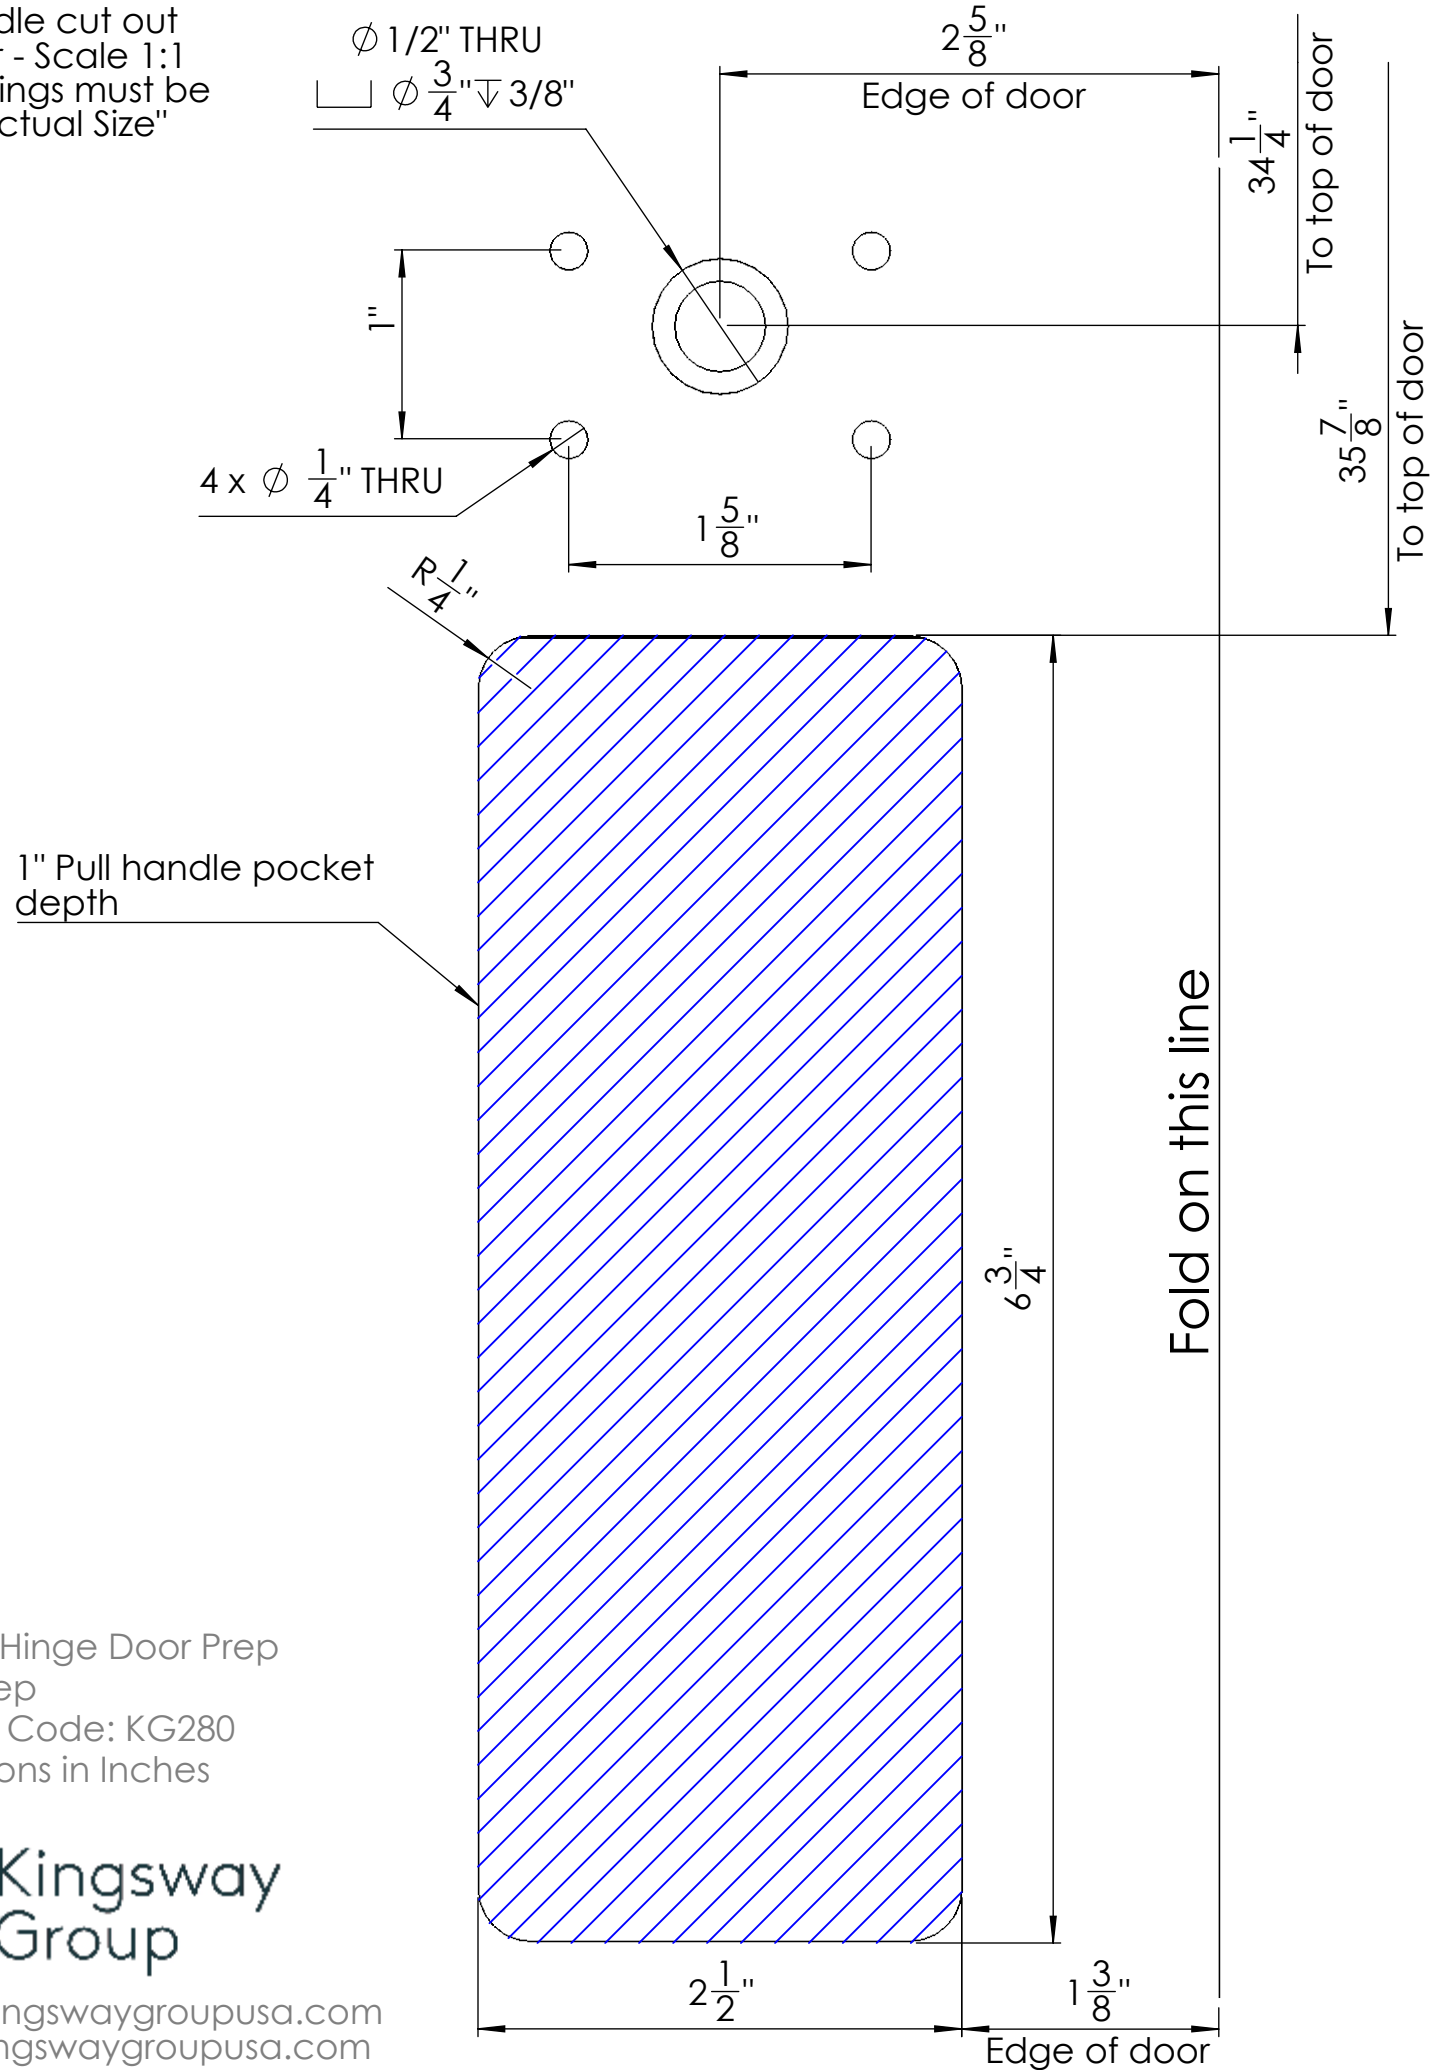

Door Preparation  
 US Letter  
 Print settings must be set to "Actual Size"

SWITCH Hinge Door Prep  
 Face Prep and Mortise Prep  
 Code: KG280  
 Dimensions in Inches

sales@kingswaygroupusa.com  
 www.kingswaygroupusa.com

Pull Handle cut out  
 US Letter - Scale 1:1  
 Print settings must be  
 set to "Actual Size"

SWITCH Hinge Door Prep  
 Face Prep  
 Product Code: KG280  
 Dimensions in Inches

sales@kingswaygroupusa.com  
 www.kingswaygroupusa.com

Lockcase cut out  
US Letter - Scale 1:1  
Print settings must be  
set to "Actual Size"

SWITCH Hinge Door Prep  
Mortice Prep  
Product Code: KG280  
Dimensions in Inches

sales@kingswaygroup.com  
www.kingswaygroup.com