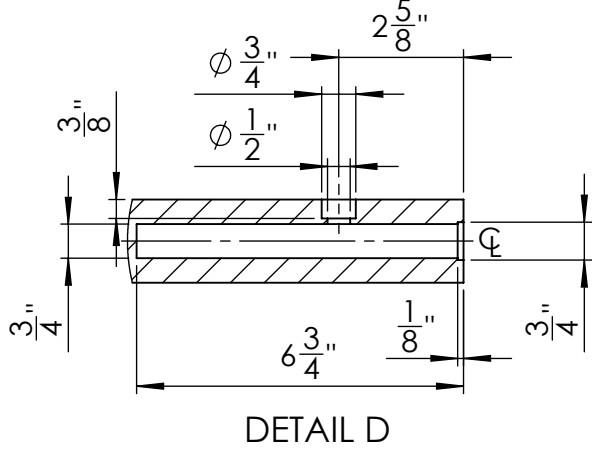

Door Preparation  
 US Letter  
 Print settings must be set to "Actual Size"

SWITCH Hinge Door Prep  
 Face Prep and Mortise Prep  
 Code: KG280  
 Dimensions in Inches

sales@kingswaygroupusa.com  
 www.kingswaygroupusa.com

Pull Handle cut out  
 US Letter - Scale 1:1  
 Print settings must be  
 set to "Actual Size"

SWITCH Hinge Door Prep  
 Face Prep  
 Product Code: KG280  
 Dimensions in Inches

sales@kingswaygroupusa.com  
 www.kingswaygroupusa.com

Lockcase cut out  
US Letter - Scale 1:1  
Print settings must be  
set to "Actual Size"

SWITCH Hinge Door Prep  
Mortice Prep  
Product Code: KG280  
Dimensions in Inches

sales@kingswaygroup.com  
www.kingswaygroup.com