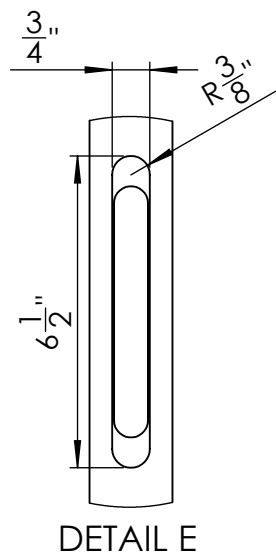

Door Preparation  
 US Letter  
 Print settings must be set to "Actual Size"

SWITCH Hinge Door Prep  
 Face Prep and Mortise Prep  
 Code: KG280  
 Dimensions in Inches

sales@kingswaygroupusa.com  
 www.kingswaygroupusa.com

Pull Handle cut out  
 US Letter - Scale 1:1  
 Print settings must be  
 set to "Actual Size"

SWITCH Hinge Door Prep  
 Face Prep  
 Product Code: KG280  
 Dimensions in Inches

sales@kingswaygroupusa.com  
 www.kingswaygroupusa.com

Lockcase cut out  
US Letter - Scale 1:1  
Print settings must be  
set to "Actual Size"

SWITCH Hinge Door Prep  
Mortice Prep  
Product Code: KG280  
Dimensions in Inches

sales@kingswaygroup.com  
www.kingswaygroup.com