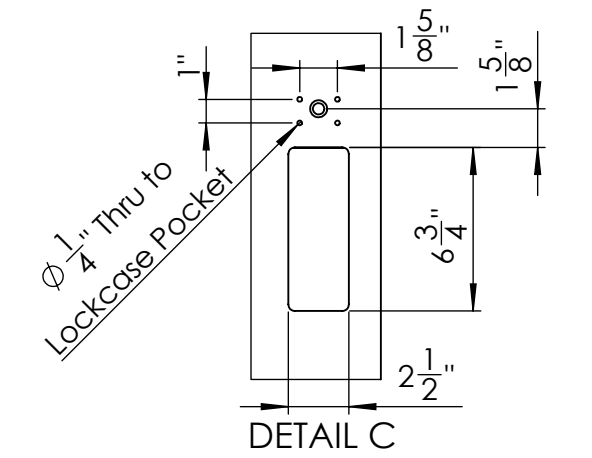

Door Preparation  
 US Letter  
 Print settings must be set to "Actual Size"

SWITCH Hinge Door Prep  
 Face Prep and Mortise Prep  
 Code: KG280  
 Dimensions in Inches

sales@kingswaygroupusa.com  
 www.kingswaygroupusa.com

Pull Handle cut out  
 US Letter - Scale 1:1  
 Print settings must be  
 set to "Actual Size"

SWITCH Hinge Door Prep  
 Face Prep  
 Product Code: KG280  
 Dimensions in Inches

sales@kingswaygroupusa.com  
 www.kingswaygroupusa.com

Lockcase cut out  
US Letter - Scale 1:1  
Print settings must be  
set to "Actual Size"

SWITCH Hinge Door Prep  
Mortice Prep  
Product Code: KG280  
Dimensions in Inches

sales@kingswaygroup.com  
www.kingswaygroup.com