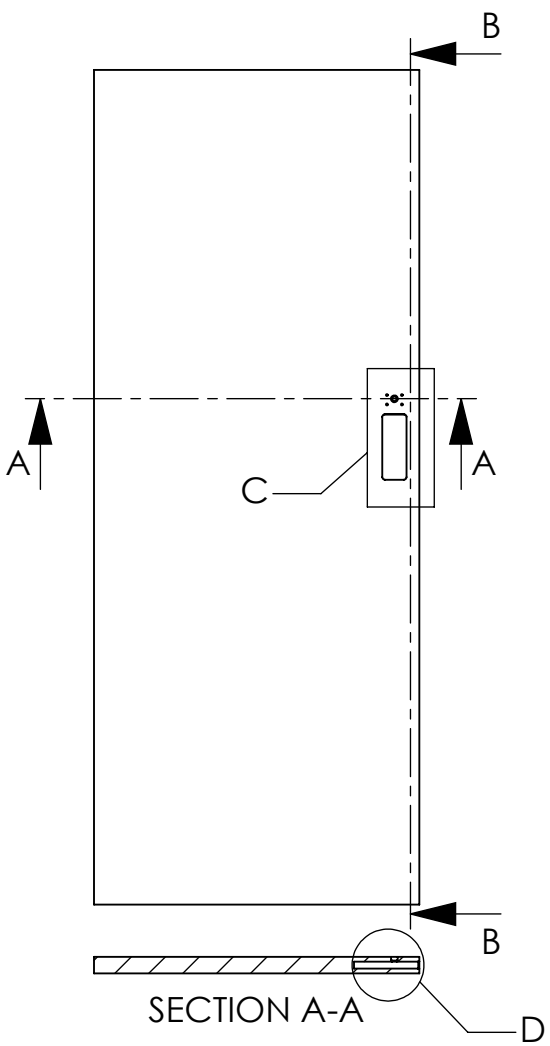

Door Preparation  
 US Letter  
 Print settings must be set to "Actual Size"

SWITCH Hinge Door Prep  
 Face Prep and Mortise Prep  
 Code: KG280  
 Dimensions in Inches

sales@kingswaygroupusa.com  
 www.kingswaygroupusa.com

Pull Handle cut out  
 US Letter - Scale 1:1  
 Print settings must be  
 set to "Actual Size"

SWITCH Hinge Door Prep  
 Face Prep  
 Product Code: KG280  
 Dimensions in Inches

sales@kingswaygroupusa.com  
 www.kingswaygroupusa.com

Lockcase cut out  
US Letter - Scale 1:1  
Print settings must be  
set to "Actual Size"

SWITCH Hinge Door Prep  
Mortice Prep  
Product Code: KG280  
Dimensions in Inches

sales@kingswaygroup.com  
www.kingswaygroup.com