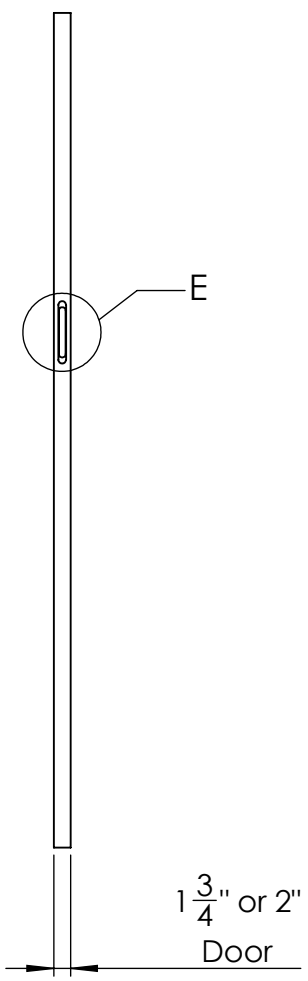

Door Preparation  
 US Letter  
 Print settings must be set to "Actual Size"

SWITCH Hinge Door Prep  
 Face Prep and Mortise Prep  
 Code: KG280  
 Dimensions in Inches

sales@kingswaygroupusa.com  
 www.kingswaygroupusa.com

Pull Handle cut out  
 US Letter - Scale 1:1  
 Print settings must be  
 set to "Actual Size"

SWITCH Hinge Door Prep  
 Face Prep  
 Product Code: KG280  
 Dimensions in Inches

sales@kingswaygroupusa.com  
 www.kingswaygroupusa.com

Lockcase cut out  
US Letter - Scale 1:1  
Print settings must be  
set to "Actual Size"

SWITCH Hinge Door Prep  
Mortice Prep  
Product Code: KG280  
Dimensions in Inches

sales@kingswaygroup.com  
www.kingswaygroup.com