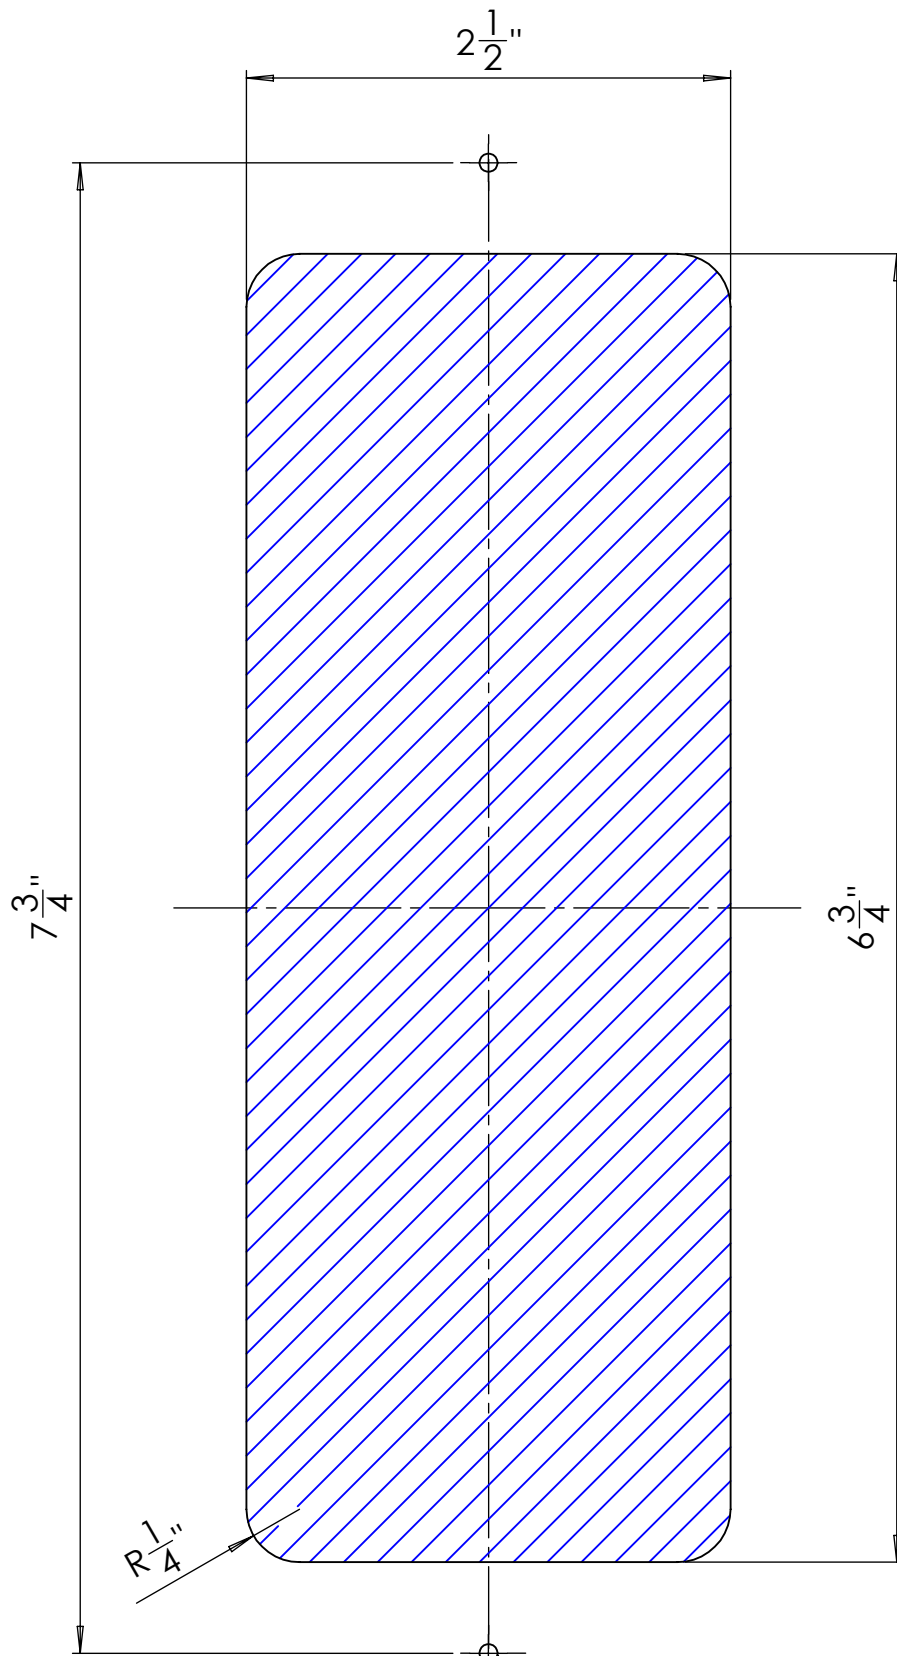

Kingsway Slim Recessed
Pull Handle
Code: KG80

sales@kingswaygroupglobal.com
www.kingswaygroupglobal.com

Installation Template
Recess pocket details

Pilot holes for #8 wood screw
Equal about centres

Kingsway Slim Recessed
Pull Handle
Code: KG80