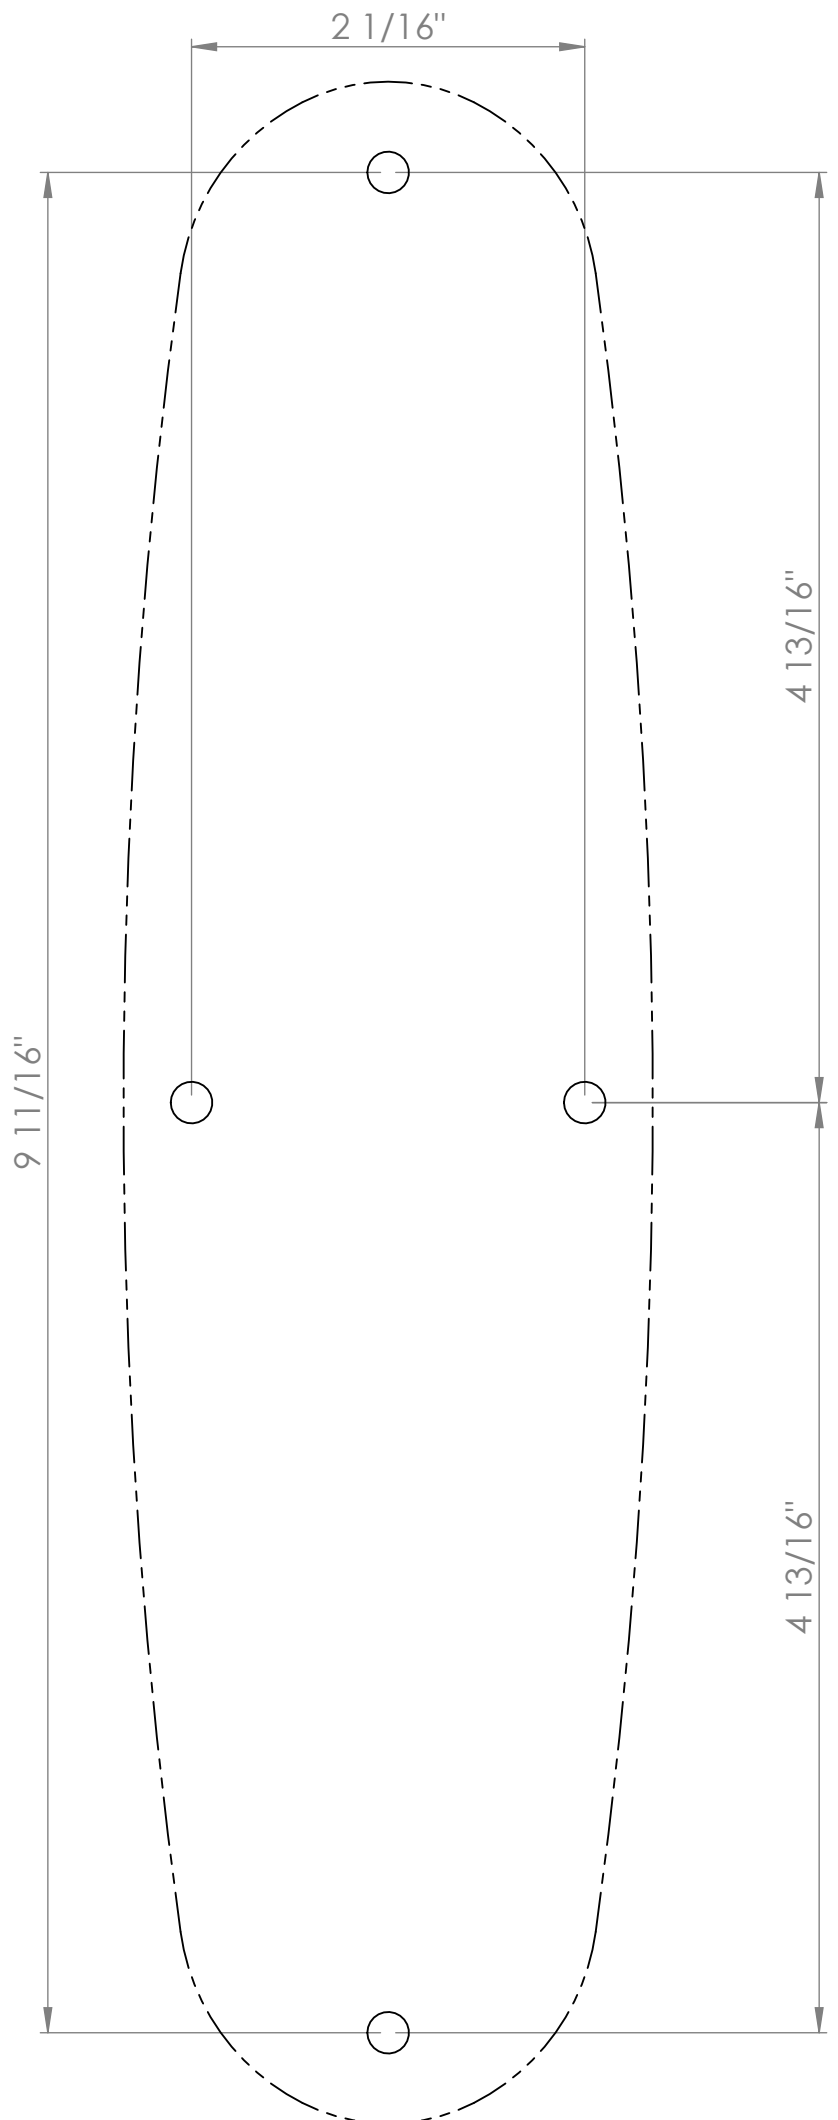

Kingsway Anti Ligature
Classic Grip Pull
Handle On Back Plate

Code: KG60

sales@kingswaygroupusa.com
www.kingswaygroupusa.com

Kingsway Anti Ligature
Classic Grip Pull
Handle On Back Plate

Code: KG60

sales@kingswaygroupglobal.com
www.kingswaygroupglobal.com