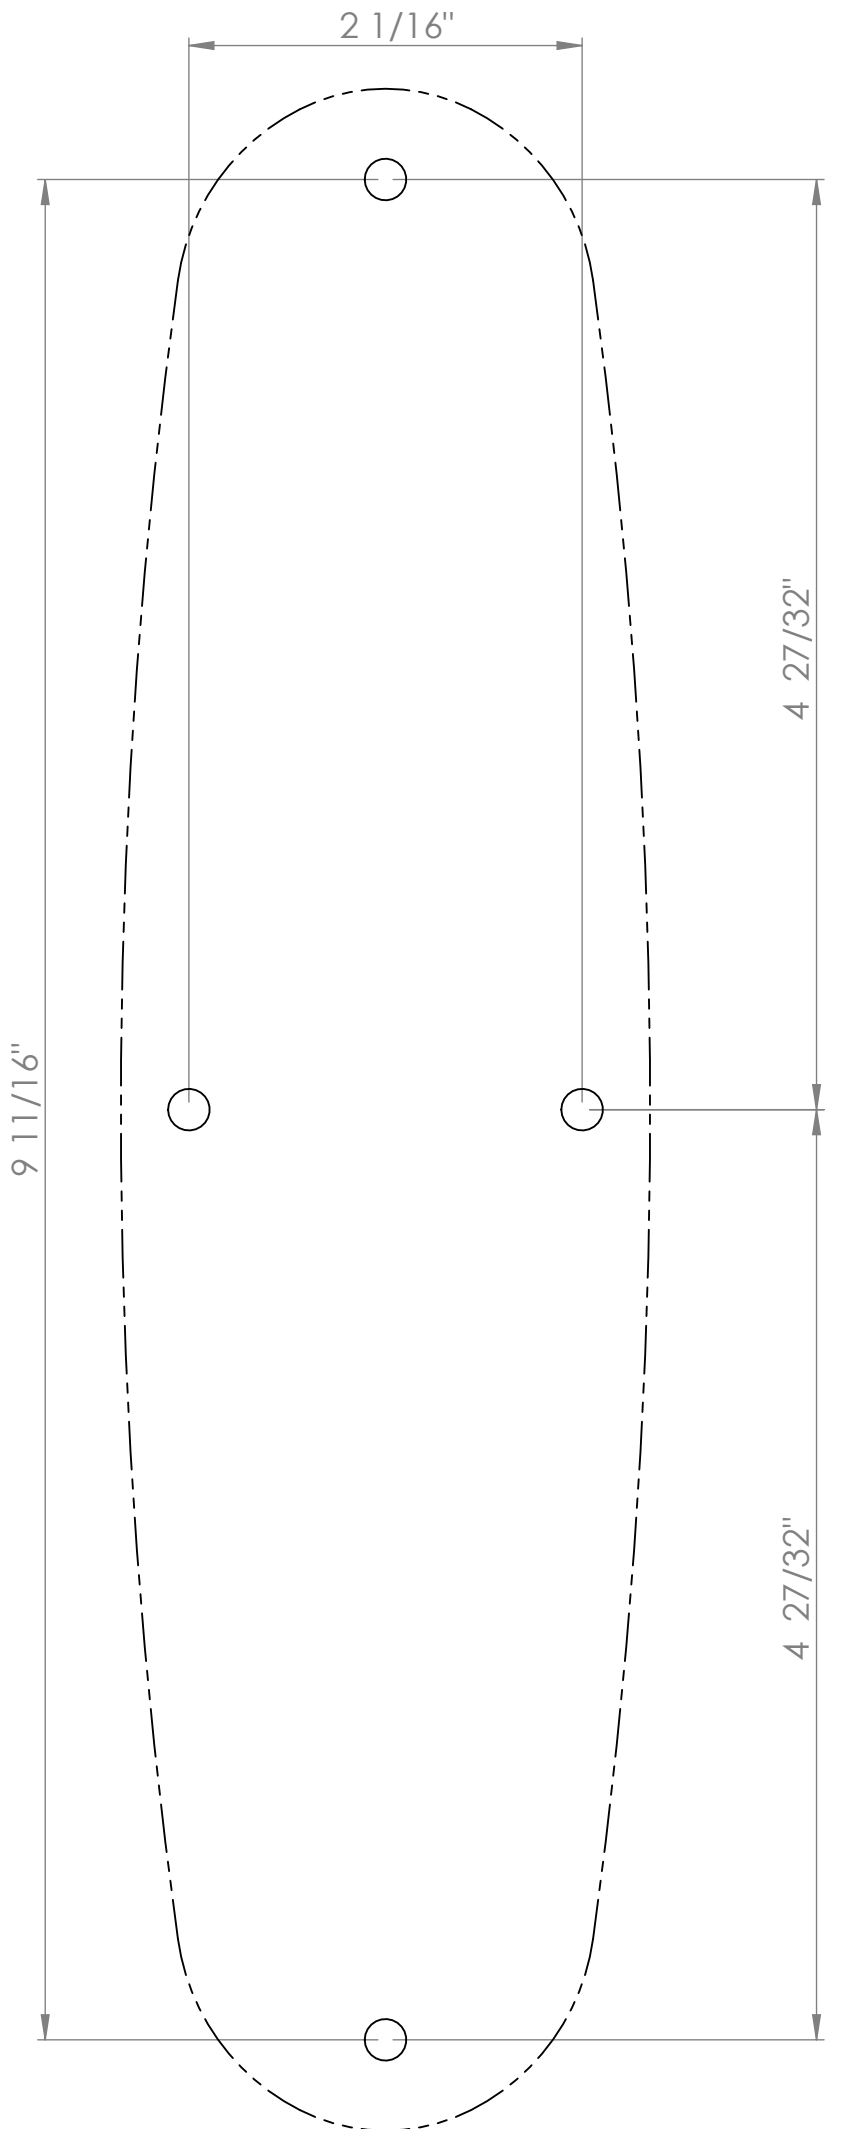

Kingsway Anti Ligature  
ErgoGrip Pull Handle  
On Back Plate

Code: KG40

[sales@kingswaygroupusa.com](mailto:sales@kingswaygroupusa.com)  
[www.kingswaygroupusa.com](http://www.kingswaygroupusa.com)

Kingsway Anti Ligature  
ErgoGrip Pull Handle  
On Back Plate