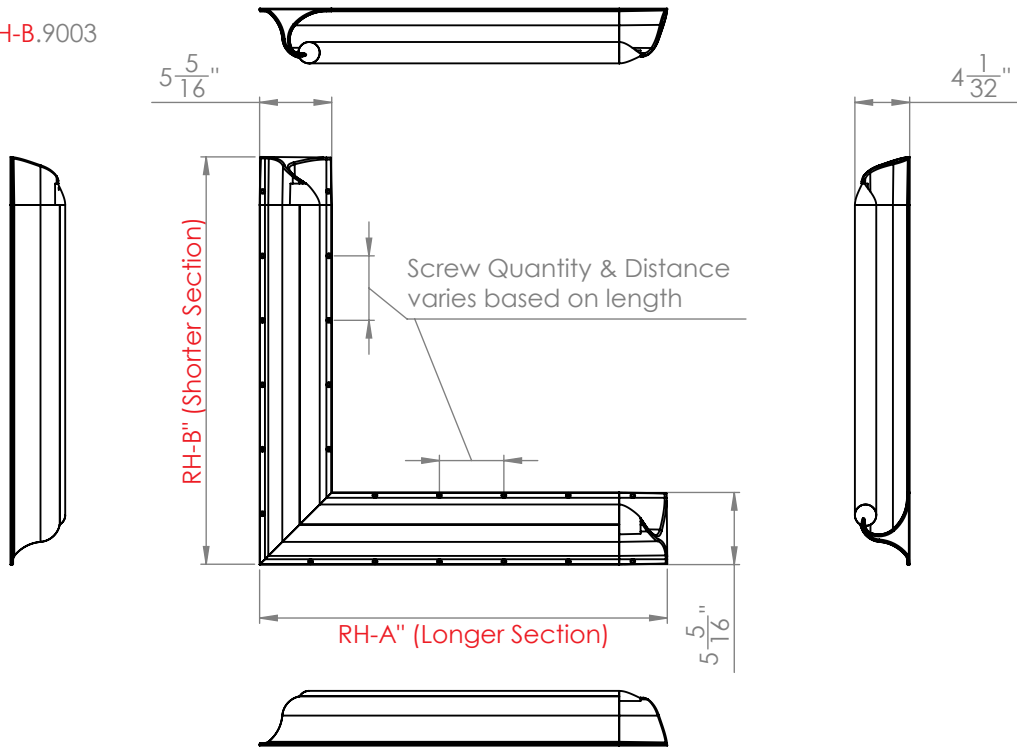

KG279C.RH.RH-A RH-B.9003

KG279C.LH.LH-A LH-B.9003

Kingsway Anti Ligature
L Grab Rail, Custom Lengths
Code: KG279C

sales@kingswaygroupglobal.com
www.kingswaygroupglobal.com