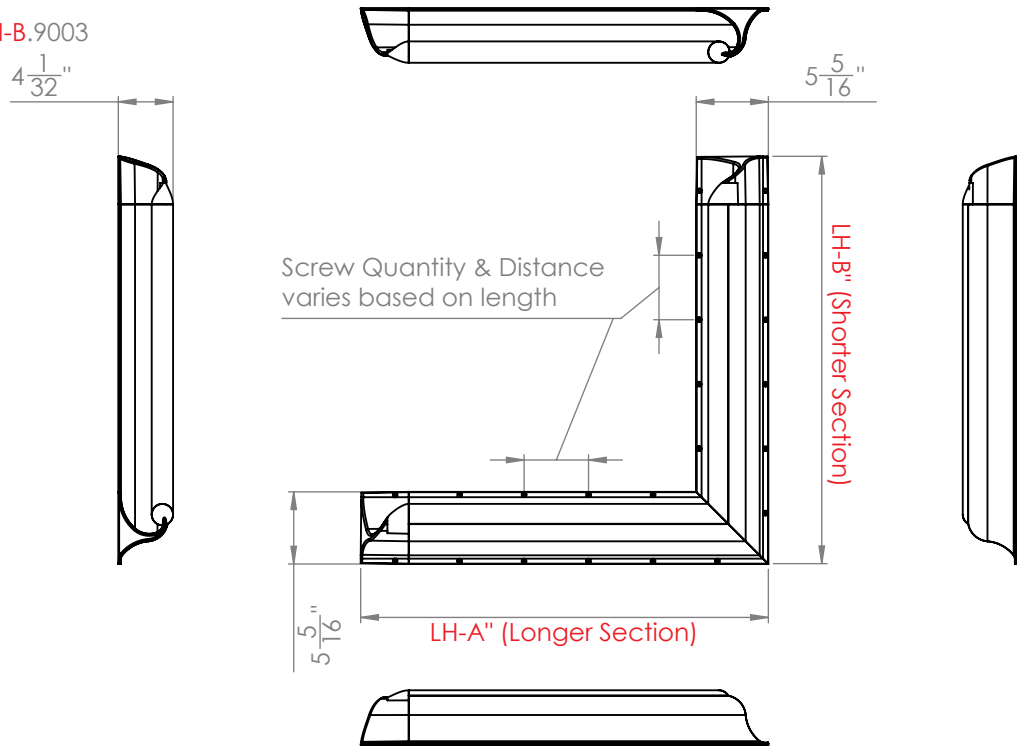

KG279C.RH.RH-A RH-B.9003

KG279C.LH.LH-A LH-B.9003

Kingsway Anti Ligature
L Grab Rail, Custom Lengths
Code: KG279C

sales@kingswaygroupglobal.com
www.kingswaygroupglobal.com