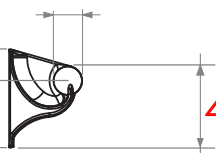

Left Hand - Closed end to left

Right Hand - Closed end to right

'Graspable Length'
is 6-7" shorter than
lengths listed.

Ø1 1/2"

to top of rail:
4 15/64"

USA Grab Rail

Product Codes & Lengths:

- KG270 - 18"
- KG272 - 24"
- KG273 - 30"
- KG274 - 36"
- KG276 - 42"
- KG278 - 48"