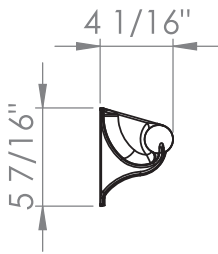

Left Hand - Closed end to left

Right Hand - Closed end to right

'Graspable Length'
is 6-7" shorter than
lengths listed.

Ø1 1/2"

to top of rail:
4 15/64"

USA Grab Rail

Product Codes & Lengths:

- KG270 - 18"
- KG272 - 24"
- KG273 - 30"
- KG274 - 36"
- KG276 - 42"
- KG278 - 48"