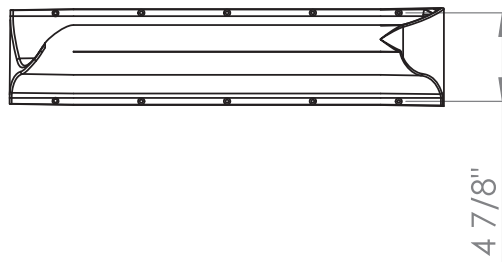

Left Hand - Closed end to left

Right Hand - Closed end to right

'Graspable Length'
is 6-7" shorter than
lengths listed.

Ø1 1/2"

to top of rail:
4 15/64"

USA Grab Rail

Product Codes & Lengths:

- KG270 - 18"
- KG272 - 24"
- KG273 - 30"
- KG274 - 36"
- KG276 - 42"
- KG278 - 48"