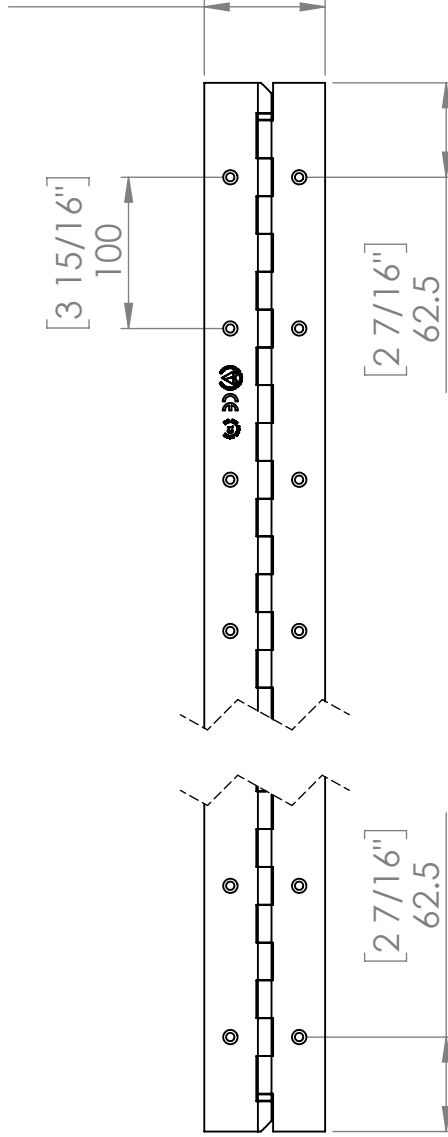

[79 3/4"]
2025

[3 1/8"]
80

[3 15/16"]
100

[27/16"]
62.5

[27/16"]
62.5

[1 9/16"]
40

[1 9/16"]
40

Kingsway Anti Ligature
Stainless Steel
Continuous Hinge