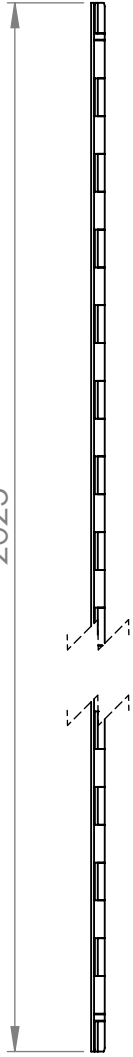

[79 3/4"]
2025

[3 1/8"]
80

[3 15/16"]
100

[27/16"]
62.5

[27/16"]
62.5

[1 9/16"]
40

[1 9/16"]
40

Kingsway Anti Ligature
Stainless Steel
Continuous Hinge

Code: KG111

sales@kingswaygroupglobal.com
www.kingswaygroupglobal.com