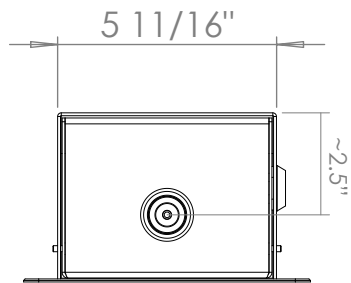

Allow 11" below dispenser.

KG08 internal Cassette
(Not drawn to Scale)

Kingsway Anti Ligature
Surface Mounted Hand Soap
Dispenser For Gojo Refill
Code: KG08

sales@kingswaygroupglobal.com
www.kingswaygroupglobal.com