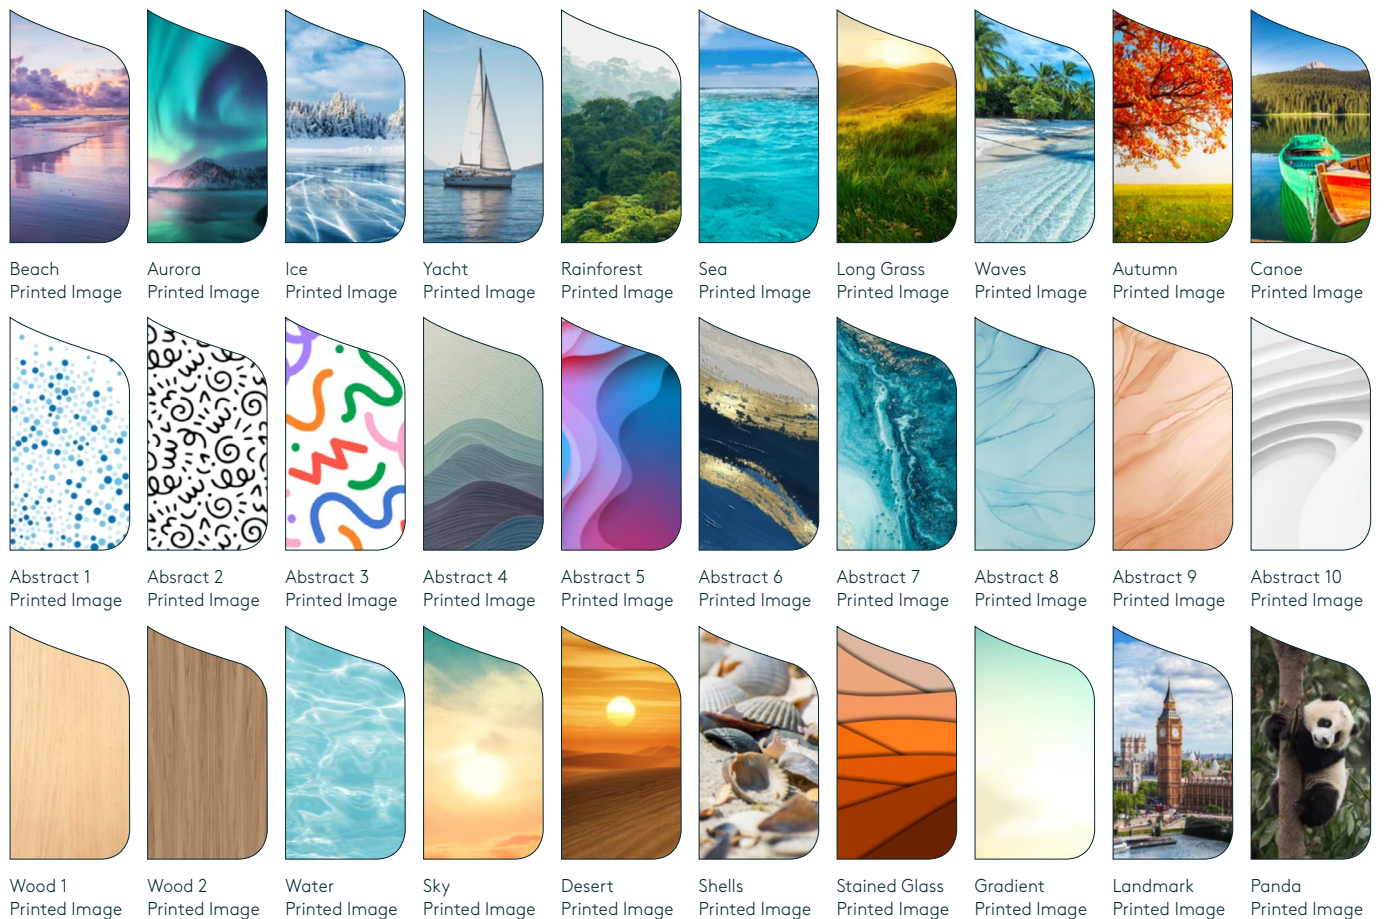

COMPLETE DOOR SYSTEM DATASHEET

**SHOWER Finishes**

**KwikShip® Finishes:**

Beige Plain Color    Ivory Plain Color    Olive Grey Plain Color    Blue Plain Color

**Standard Finishes:**

Light Pink Plain Color    Light Green Plain Color    Light Blue Plain Color

**Custom Printed Finish:**

Any look is possible! Contact us to discuss your custom finish in more detail.

Beach Printed Image    Aurora Printed Image    Ice Printed Image    Yacht Printed Image    Rainforest Printed Image    Sea Printed Image    Long Grass Printed Image    Waves Printed Image    Autumn Printed Image    Canoe Printed Image

Wood 1 Printed Image    Wood 2 Printed Image    Water Printed Image    Sky Printed Image    Desert Printed Image    Shells Printed Image    Stained Glass Printed Image    Gradient Printed Image    Landmark Printed Image    Panda Printed Image