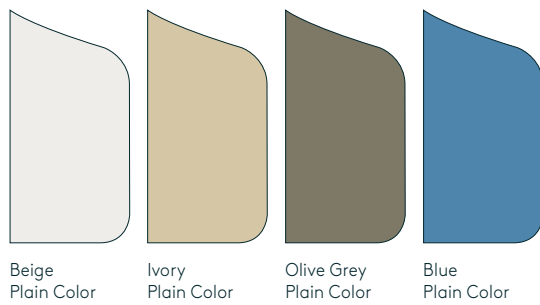

COMPLETE DOOR SYSTEM DATASHEET

**SHOWER Finishes**

**KwikShip® Finishes:**

Beige Plain Color    Ivory Plain Color    Olive Grey Plain Color    Blue Plain Color

**Standard Finishes:**

Light Pink Plain Color    Light Green Plain Color    Light Blue Plain Color

**Custom Printed Finish:**

Any look is possible! Contact us to discuss your custom finish in more detail.

Beach Printed Image    Aurora Printed Image    Ice Printed Image    Yacht Printed Image    Rainforest Printed Image    Sea Printed Image    Long Grass Printed Image    Waves Printed Image    Autumn Printed Image    Canoe Printed Image