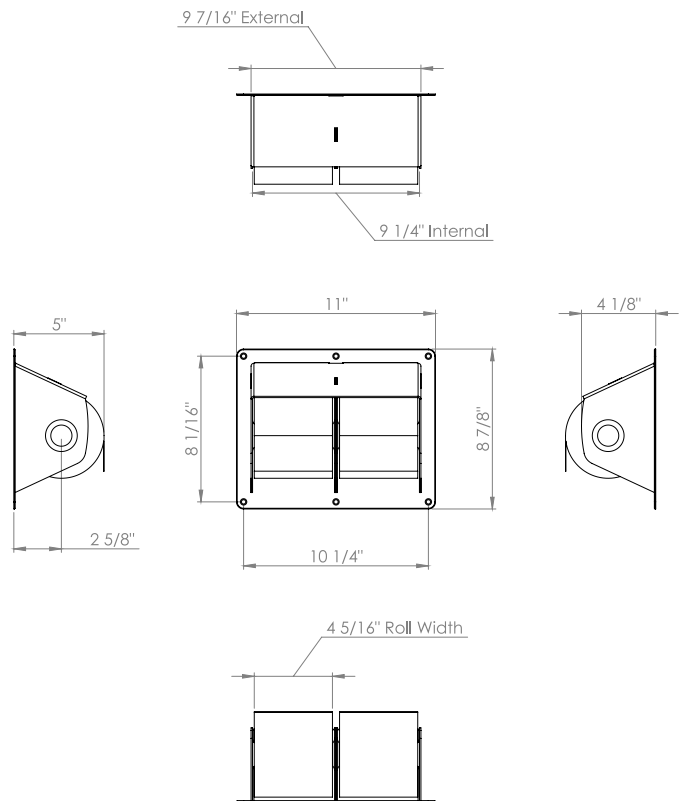

KG23.45 Toilet Roll Holder
- to suit 4.5" rolls

Terms and conditions:

To see our full terms and conditions, please visit: kingswaygroupglobal.com/en-us/terms