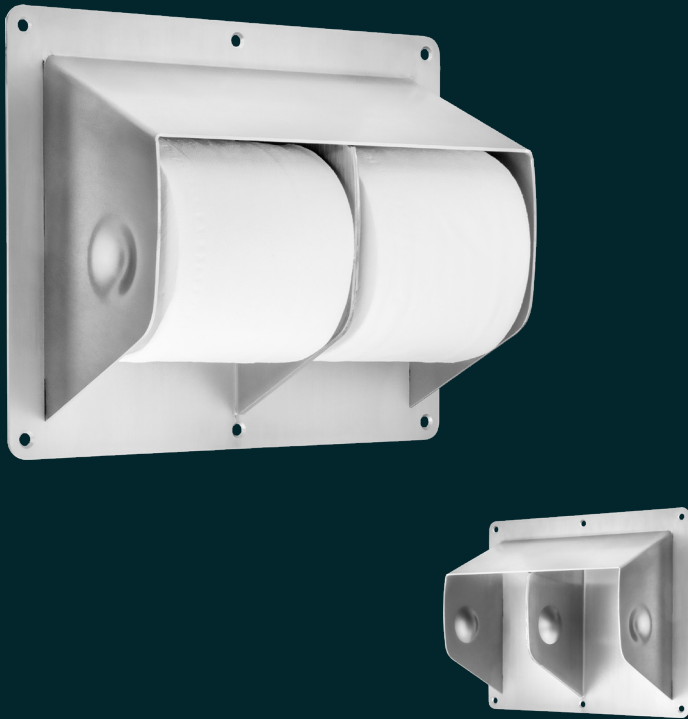

# KG23 Toilet Roll Holder

A ligature-resistant surface-mounted twin toilet roll holder designed for use in behavioral health washrooms to improve patient safety. The surface-mounted unit is manufactured from 14GA 316 grade stainless steel, providing durable performance and maximum corrosion resistance. Models available to suit 4" wide and 4.5" wide rolls and secured with tamper-resistant screws.

## Installation Description

- Place the unit on the wall and mark out the screw hole locations
- Drill holes for the provided screws and insert suitable anchors
- Secure the toilet roll holder to the wall using the security screws provided

### Operation

Place a toilet roll in to the opening and locate it so that it is locked in both dimples, allowing the toilet roll to rotate. Care should be taken that the correct size roll is purchased, otherwise it will result in poor performance.