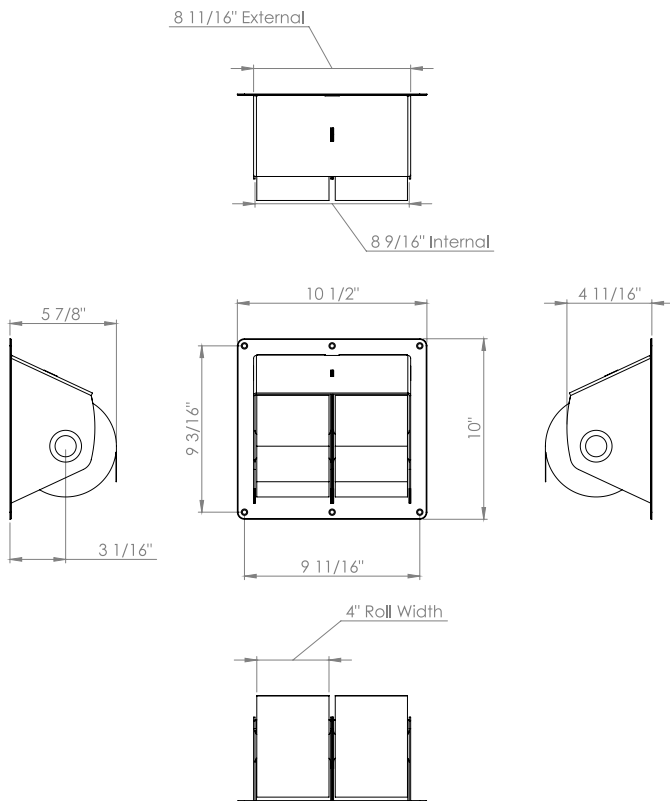

PRODUCT DIAGRAM

KG23 Toilet Roll Holder

KG23.4 Toilet Roll Holder
- to suit 4" rolls