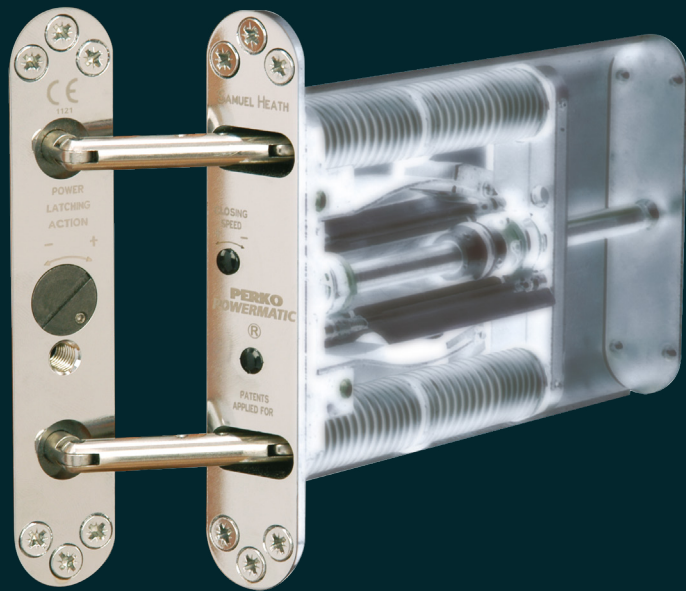

PRODUCT DATASHEET

KG21 Recessed Side Closer

The Kingsway recessed side closer is a fully concealed unit when closed and has an adjustable closing speed and latching action.

Terms and conditions:

To see our full terms and conditions, please visit:
kingswaygroupglobal.com/en-us/terms

Your Partner in Patient Safety

Compatible Hinges

- KG201C (specify 'C' for closer prep)
- KG210 (no closer prep required)

Installation Description

The KG21 is supplied only as part of a Kingsway Complete Door System or replacement.

Operation and Maintenance

Operation

The recessed side closer has been designed for doors up to 37" wide and up to 175lbs in weight with a maximum opening of 105°.

Maintenance

Frequent checks should be made to ensure that the chains are well greased and that the latching and closing speeds are suitable.