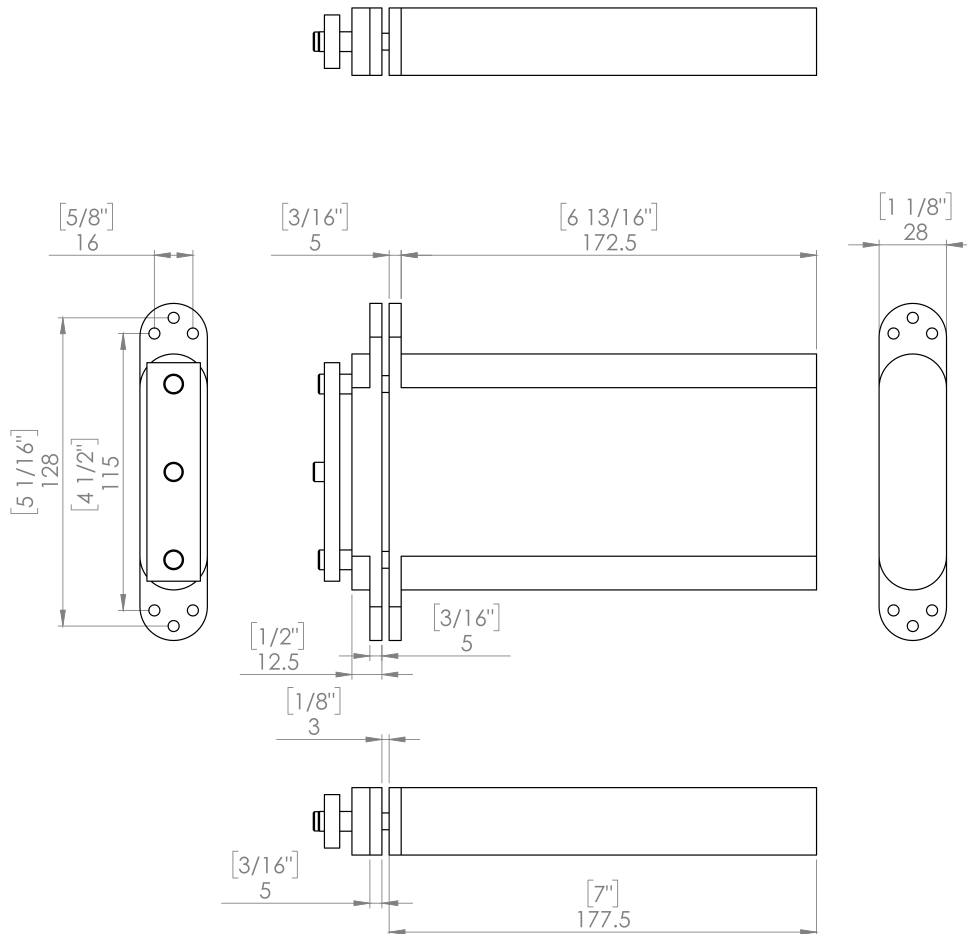

PRODUCT DATASHEET

KG21 Recessed Side Closer

The Kingsway recessed side closer is a fully concealed unit when closed and has an adjustable closing speed and latching action.

Terms and conditions:

To see our full terms and conditions, please visit:
kingswaygroupglobal.com/en-us/terms

Your Partner in Patient Safety

Compatible Hinges

- KG201C (specify 'C' for closer prep)
- KG210 (no closer prep required)

Installation Description

The KG21 is supplied only as part of a Kingsway Complete Door System or replacement.

Operation and Maintenance

Operation

The recessed side closer has been designed for doors up to 37" wide and up to 175lbs in weight with a maximum opening of 105°.

Maintenance

Frequent checks should be made to ensure that the chains are well greased and that the latching and closing speeds are suitable.

Guarantee

3 Year Guarantee*

*For faulty manufacture and not for damage

Specification

KG21 Recessed Door Closer

PRODUCT DIAGRAM

KG21 Recessed Side Closer

Terms and conditions: