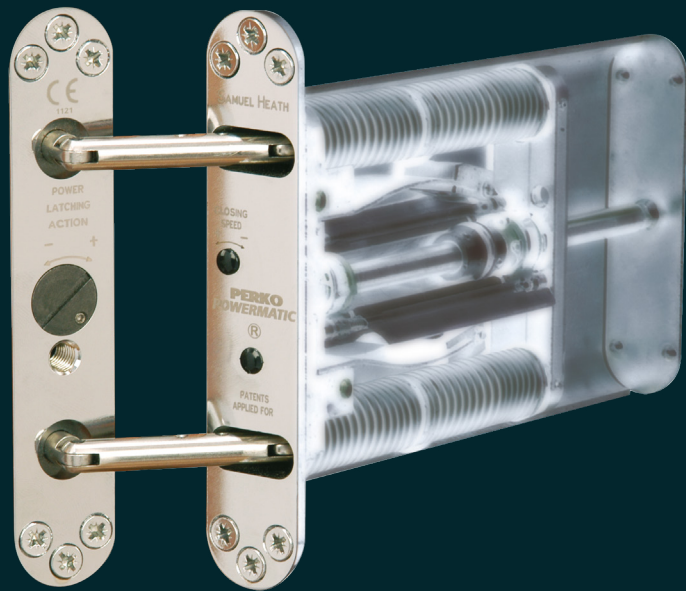

# KG21 Recessed Side Closer

The Kingsway recessed side closer is a fully concealed unit when closed and has an adjustable closing speed and latching action.

**Terms and conditions:**

To see our full terms and conditions, please visit:  
[kingswaygroupglobal.com/en-us/terms](https://kingswaygroupglobal.com/en-us/terms)

## Compatible Hinges

- KG201C (specify 'C' for closer prep)
- KG210 (no closer prep required)

## Installation Description

The KG21 is supplied only as part of a Kingsway Complete Door System or replacement.

### Operation

The recessed side closer has been designed for doors up to 37" wide and up to 175lbs in weight with a maximum opening of 105°.