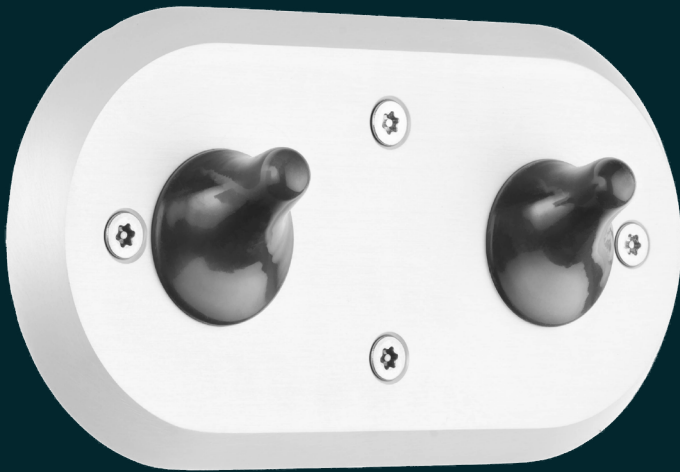

PRODUCT DATASHEET

KG177 Ligature Resistant Dual Coat Hook Rack

The KG177 is a ligature-resistant dual coat & towel rack featuring two flexible hooks with low release thresholds. The flexible hooks are made from a low shore rating rubber with a high silicone content and are secured by a stainless steel surround, fixed by four security screws that pass through both the surround and the rubber. Available in a selection of colors to suit your environment.

Terms and conditions:

To see our full terms and conditions, please visit:
kingswaygroupglobal.com/en-us/terms

Your Partner in Patient Safety

Installation Description

- Mark out the (4) fixing holes using the template provided
- Drill the (4) fixing holes for the provided security screws and insert suitable anchors
- Secure in place using the (4) security screws

We recommend that you apply tamper proof caulking around the perimeter of the unit.

Operation and Maintenance

Operation

Designed for use with garments and towels and will release under load. Load release tested to meet National Standards.