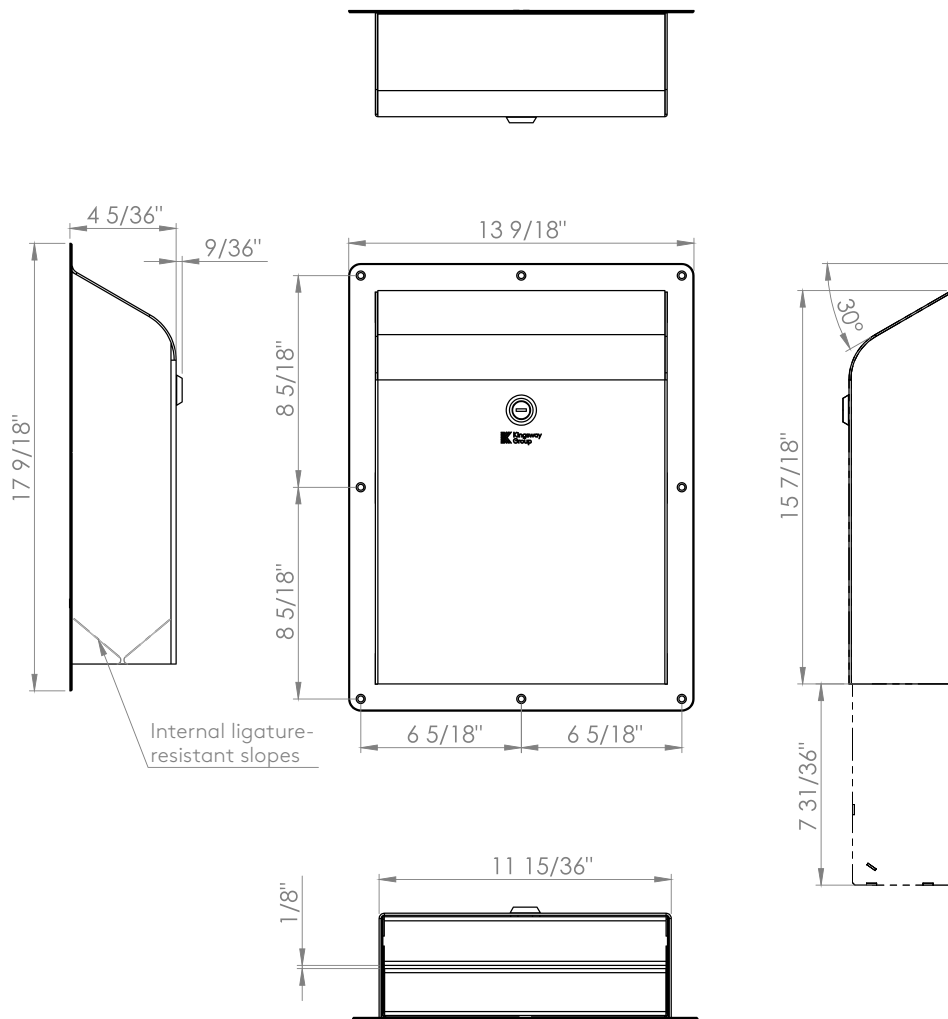

PRODUCT DIAGRAM

KG02 Paper Towel Dispenser

Terms and conditions:

To see our full terms and conditions, please visit: kingswaygroupglobal.com/en-us/terms