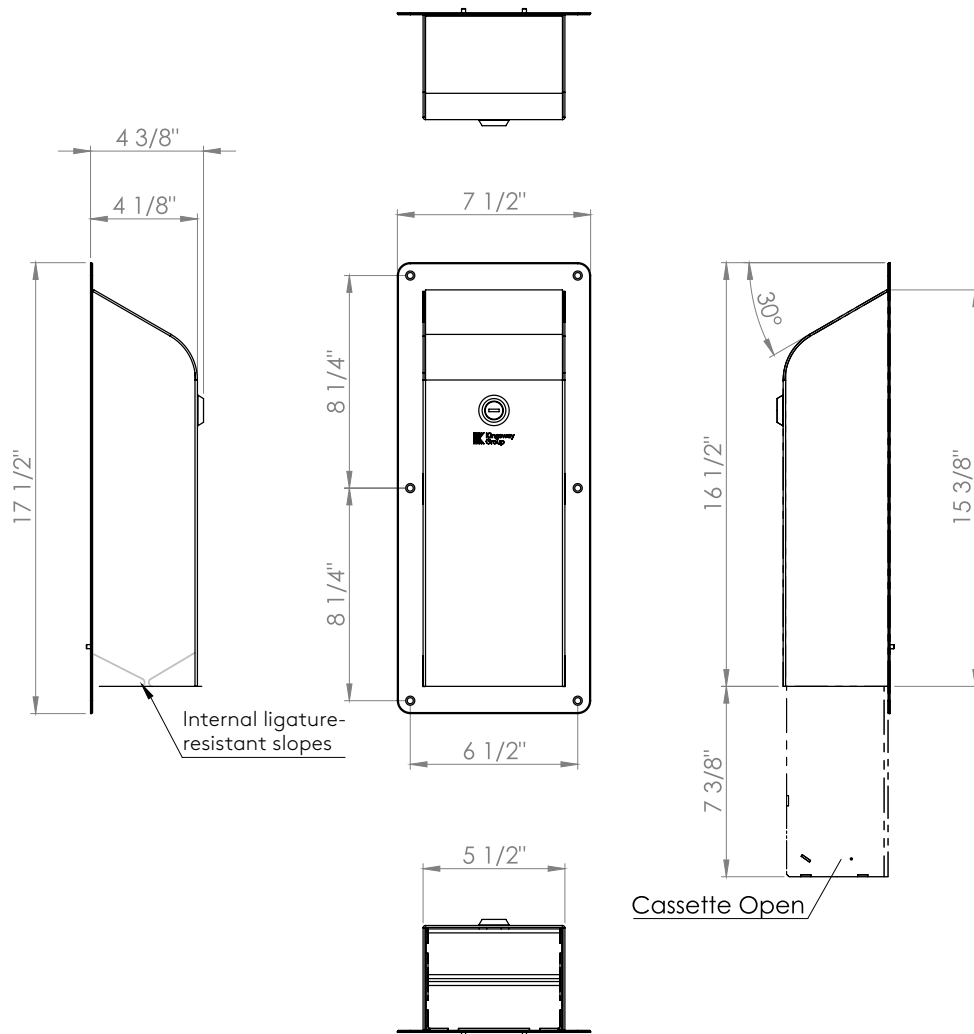

PRODUCT DIAGRAM

KG01 Toilet Tissue Dispenser

Terms and conditions:

To see our full terms and conditions, please visit: kingswaygroupglobal.com/en-us/terms