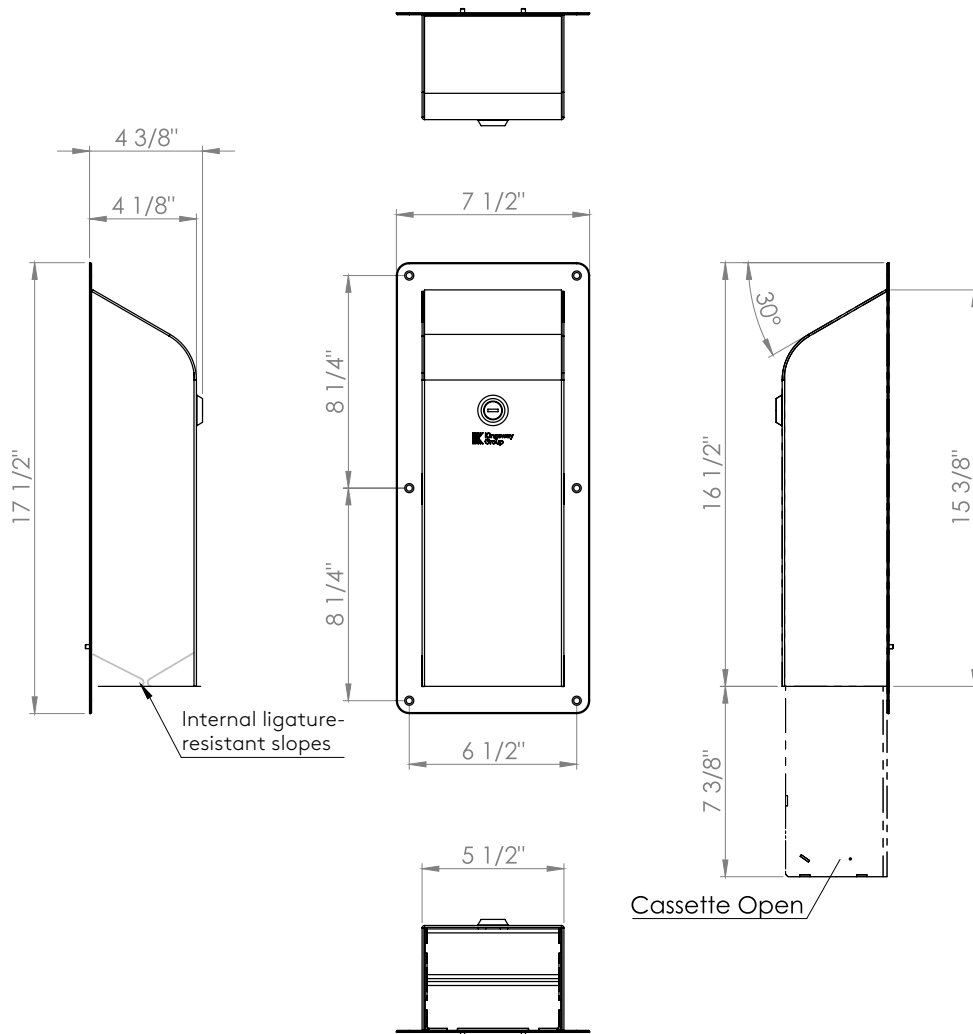

PRODUCT DIAGRAM

KG01 Toilet Tissue Dispenser

Terms and conditions:

To see our full terms and conditions, please visit: kingswaygroupglobal.com/en-us/terms