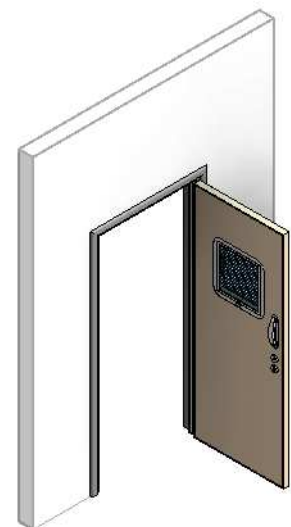

Ironmongery options

<b>KG280 Folding Anti-Barricade Hinge</b>	Required.
<b>KG35 Transom Closer</b>	Optional.
<b>KG37 Free-Swing Transom Closer</b>	Optional.
<b>KG500 Door Top Monitor</b>	Optional.
<b>KG1100 Bedroom Lockset</b>	Optional.
<b>KG1200 Bedroom Lockset with Override</b>	Optional.
<b>KG1300 Auto-Locking Lockset</b>	Optional.
<b>KG1400 Auto-Locking Lockset with Override</b>	Optional.
<b>KG1500 Indicator Lockset with Override</b>	Optional.
<b>KG1600 Communal Deadlock Lockset</b>	Optional.
<b>KG1700 Communal Auto-Locking Deadlock Lockset</b>	Optional.

Fig.1 - 3D view of the Kingsway Switch Doorset.

Fig.2 - 3D view of the Kingsway Switch Doorset in the open position. The family provides the ability to view the door in closed or open positions in 3D views without the need for creating additional family types.

Family Name: Kingsway Switch Doorset - Single Leaf