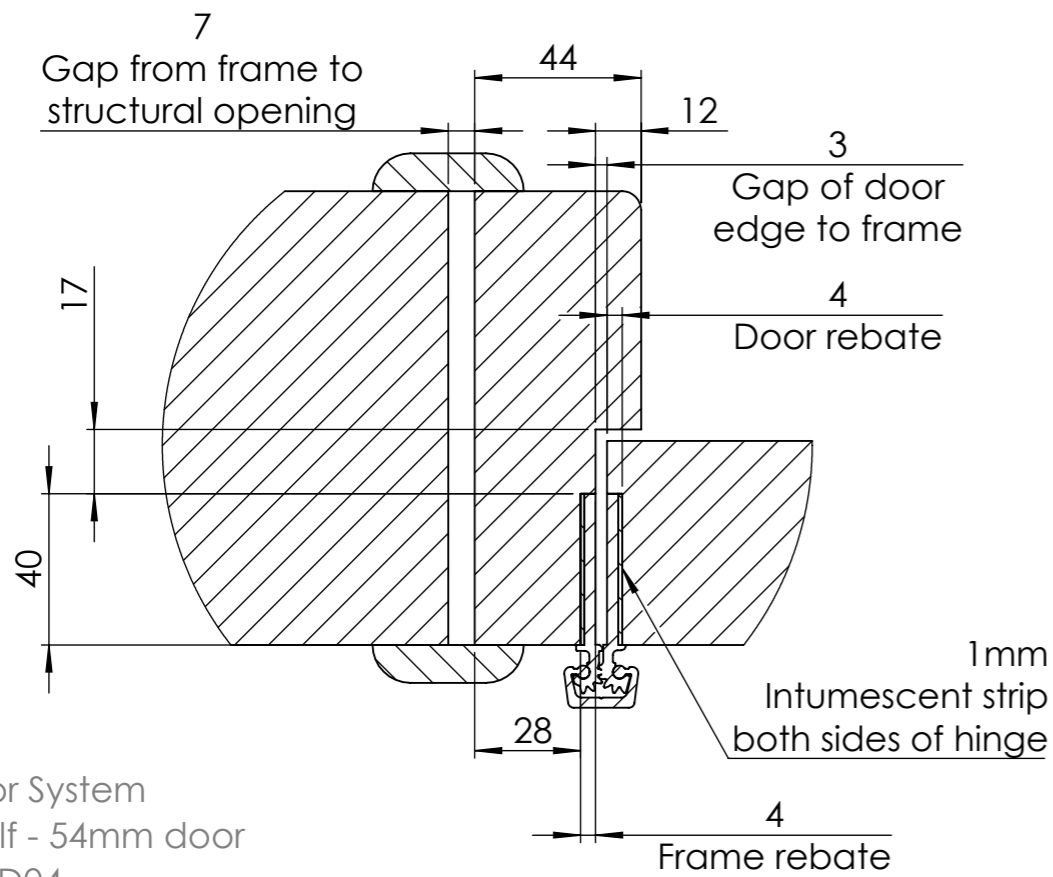

SOLO Door System - Opening Details

Dimensions in mm unless otherwise stated

44mm Door

908
Clear opening with door at 180°

SOLO Door System Single Leaf
SOD01-SOD06

54mm Door

908
Clear opening with door at 180°

SOLO - 44mm Leaf and Half Door

Dimensions in mm unless otherwise stated

SECTION E-E
44mm Door

DETAIL H
44mm Door

DETAIL G
44mm Door

SECTION F-F
44mm Door

SOLO Door System
Leaf & Half - 44mm door
Code: SOD03

sales@kingswaygroup.co.uk
www.kingswaygroup.co.uk

SOLO - 54mm Leaf and Half Door

Dimensions in mm unless otherwise stated

SECTION E-E
54mm Door

DETAIL H
54mm Door

DETAIL G
54mm Door

SECTION F-F
54mm Door

SOLO Door System
Leaf & Half - 54mm door
Code: SOD04

sales@kingswaygroup.co.uk
www.kingswaygroup.co.uk

SOLO - Leaf and Half Door Opening Details

Dimensions in mm unless otherwise stated

44mm Door

54mm Door

1408
Clear opening with door at 180

1408
Clear opening with door at 180°