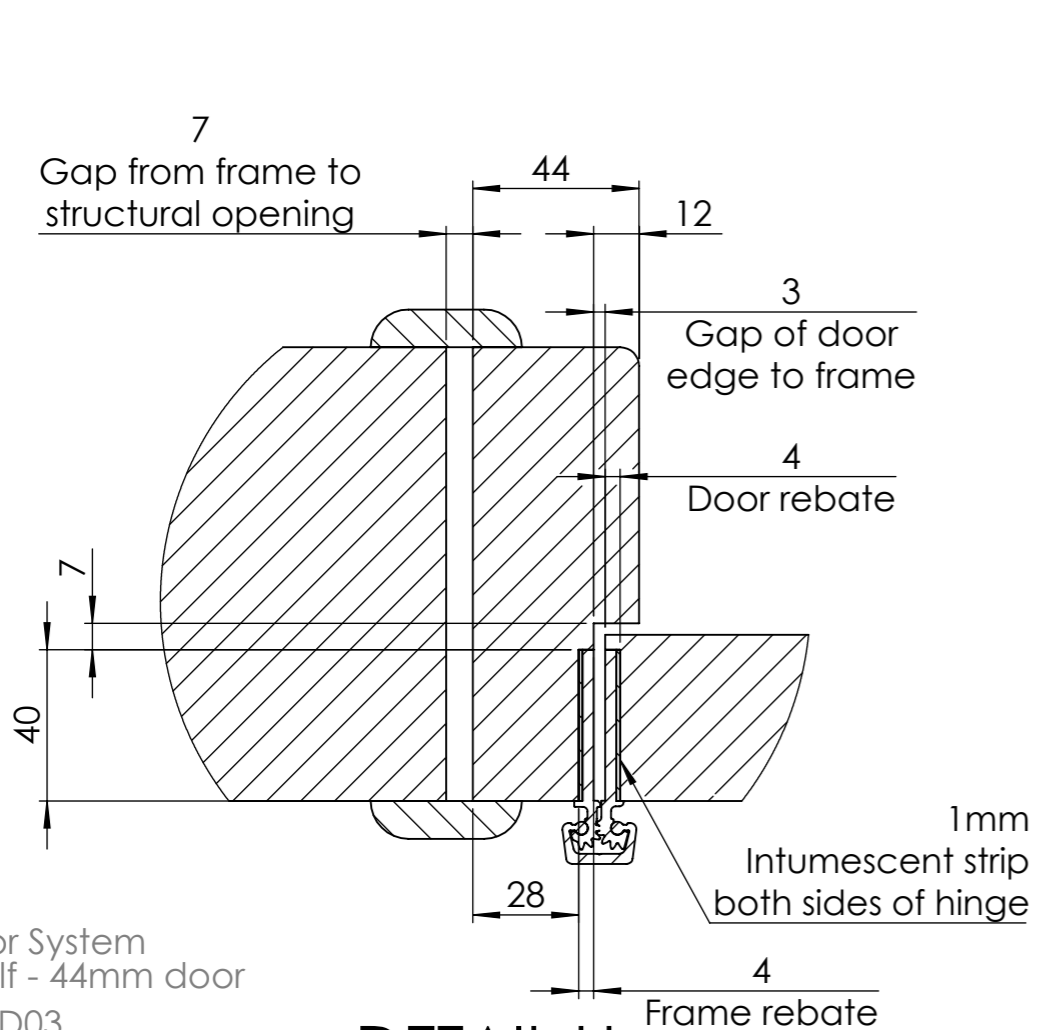

SOLO Door System - Opening Details

Dimensions in mm unless otherwise stated

44mm Door

908
Clear opening with door at 180°

SOLO Door System Single Leaf
SOD01-SOD06

54mm Door

908
Clear opening with door at 180°

SOLO - 44mm Leaf and Half Door

Dimensions in mm unless otherwise stated

SECTION E-E
44mm Door

DETAIL H
44mm Door

DETAIL G
44mm Door

SECTION F-F
44mm Door

SOLO Door System
Leaf & Half - 44mm door
Code: SOD03

sales@kingswaygroup.co.uk
www.kingswaygroup.co.uk

SOLO - 54mm Leaf and Half Door

Dimensions in mm unless otherwise stated

SECTION E-E
54mm Door

DETAIL H
54mm Door

DETAIL G
54mm Door

SECTION F-F
54mm Door

SOLO Door System
Leaf & Half - 54mm door
Code: SOD04

sales@kingswaygroup.co.uk
www.kingswaygroup.co.uk

SOLO - Leaf and Half Door Opening Details

Dimensions in mm unless otherwise stated

44mm Door

54mm Door

1408
Clear opening with door at 180

1408
Clear opening with door at 180°