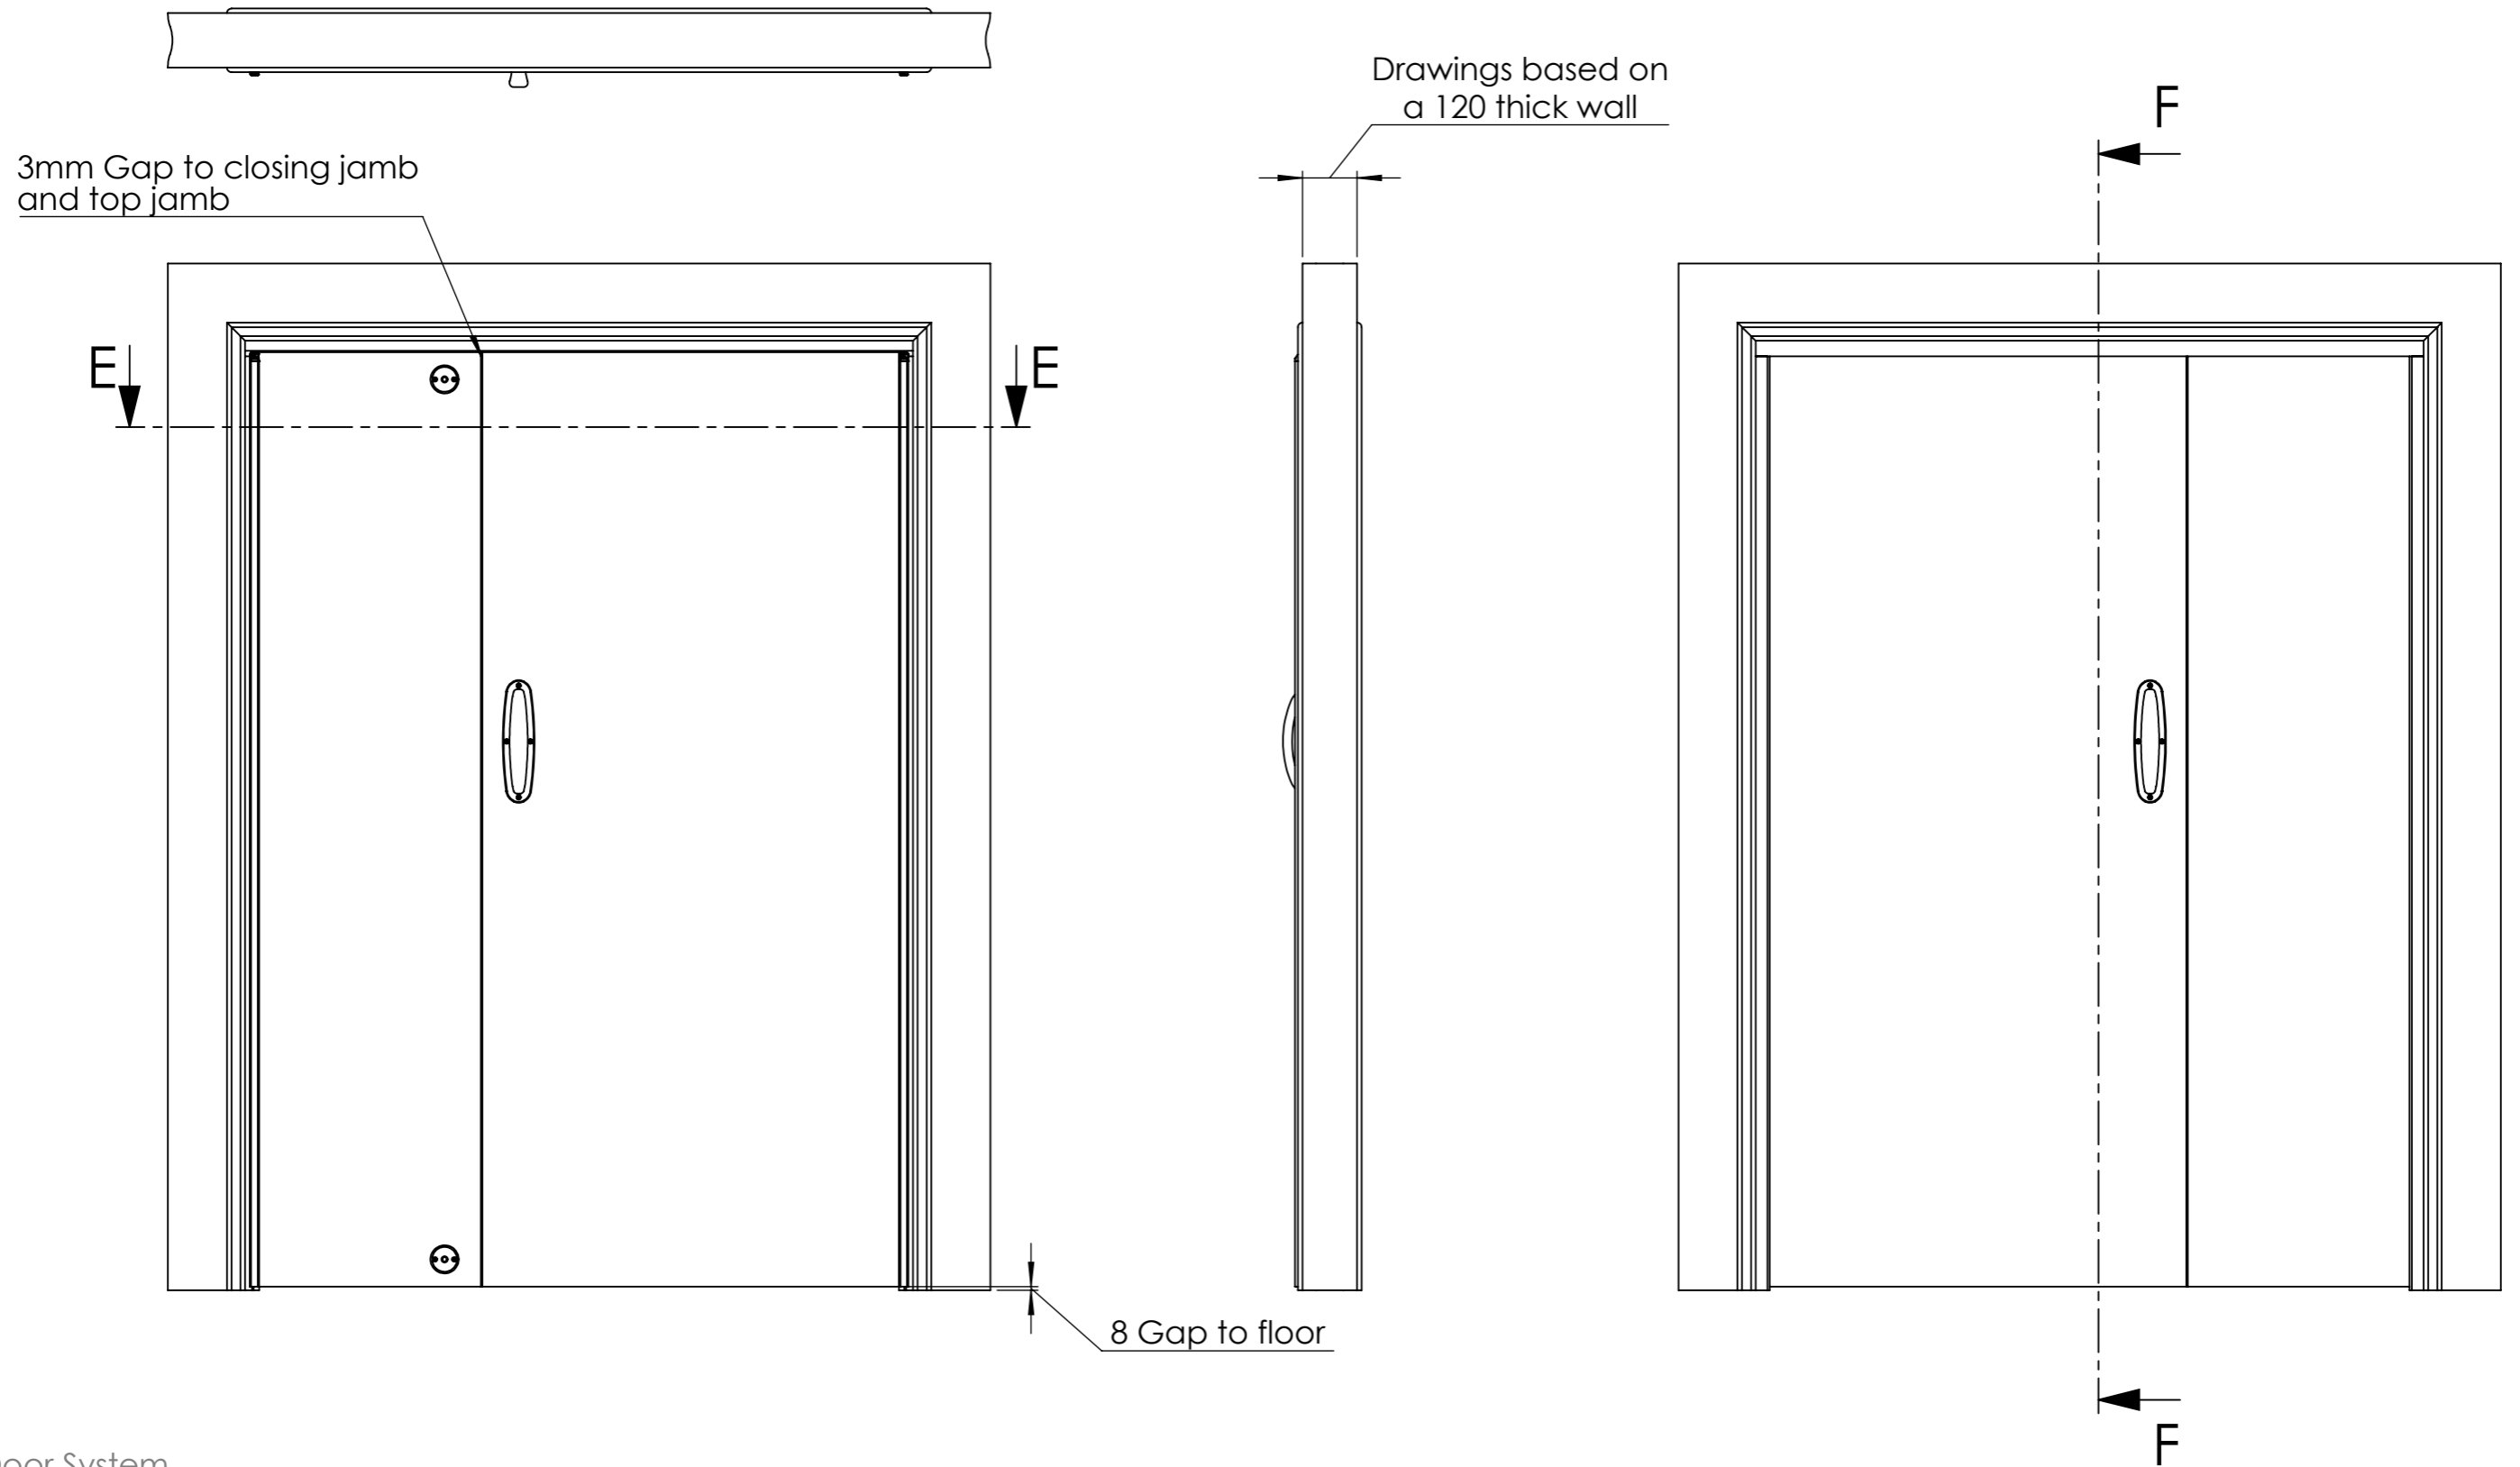

SOLO Door System - Leaf and Half Door

Dimensions in mm unless otherwise stated

SOLO Door System
Code: SOD01-SOD06

Kingsway
Group

sales@kingswaygroup.co.uk
www.kingswaygroup.co.uk