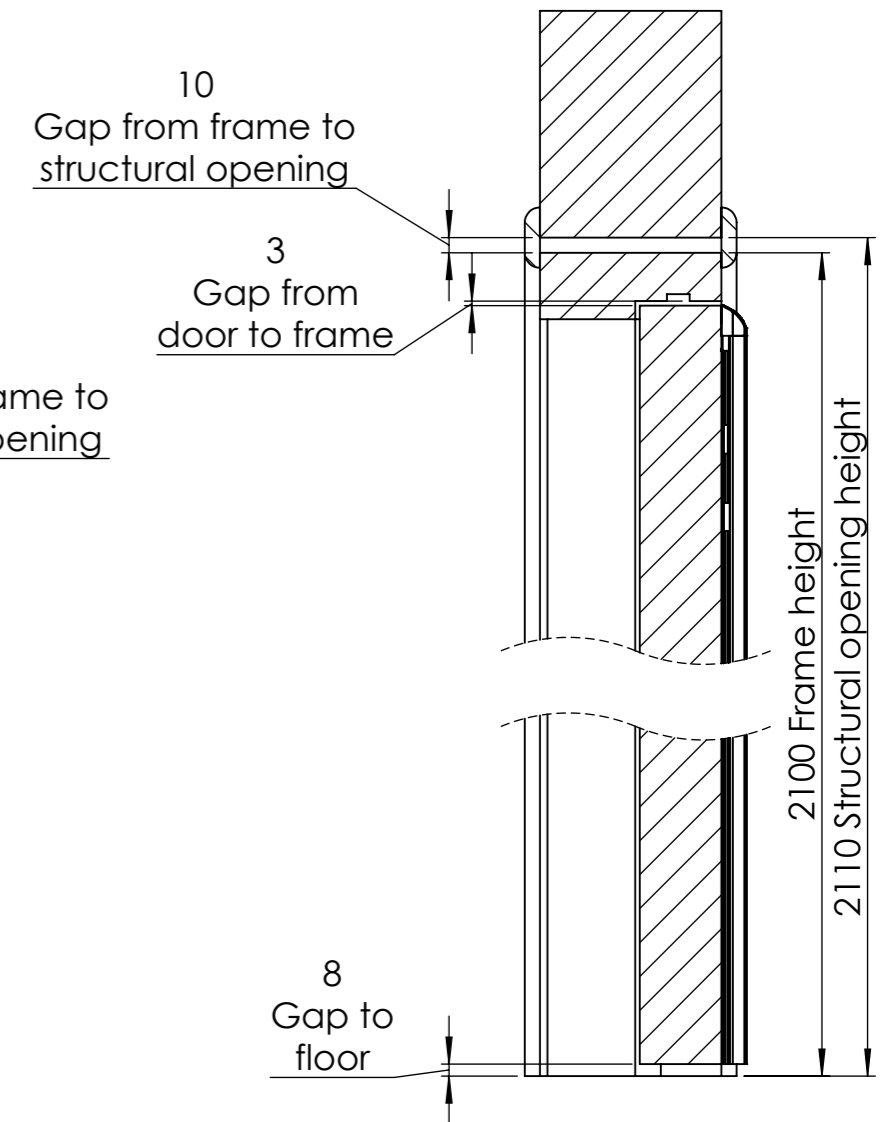

SOLO - 44mm Single Door

Dimensions in mm unless otherwise stated

SECTION A-A 44mm Door

DETAIL D
44mm Door

DETAIL C
44mm Door

SECTION B-B
44mm Door

SOLO Door System
Code: SOD01-SOD06

sales@kingswaygroup.co.uk
www.kingswaygroup.co.uk

SOLO - 54mm Single Door

Dimensions in mm unless otherwise stated

SECTION A-A 54mm Door

DETAIL D
54mm Door

DETAIL C
54mm Door

SECTION B-B
54mm Door

SOLO Door System
Code: SOD01-SOD06

sales@kingswaygroup.co.uk
www.kingswaygroup.co.uk

SOLO Door System - Opening Details

Dimensions in mm unless otherwise stated

44mm Door

908
Clear opening with door at 180°

SOLO Door System Single Leaf
SOD01-SOD06

54mm Door

908
Clear opening with door at 180°

sales@kingswaygroup.co.uk
www.kingswaygroup.co.uk

SOLO - Leaf and Half Door Opening Details

Dimensions in mm unless otherwise stated

44mm Door

54mm Door

1408
Clear opening with door at 180

1408
Clear opening with door at 180°