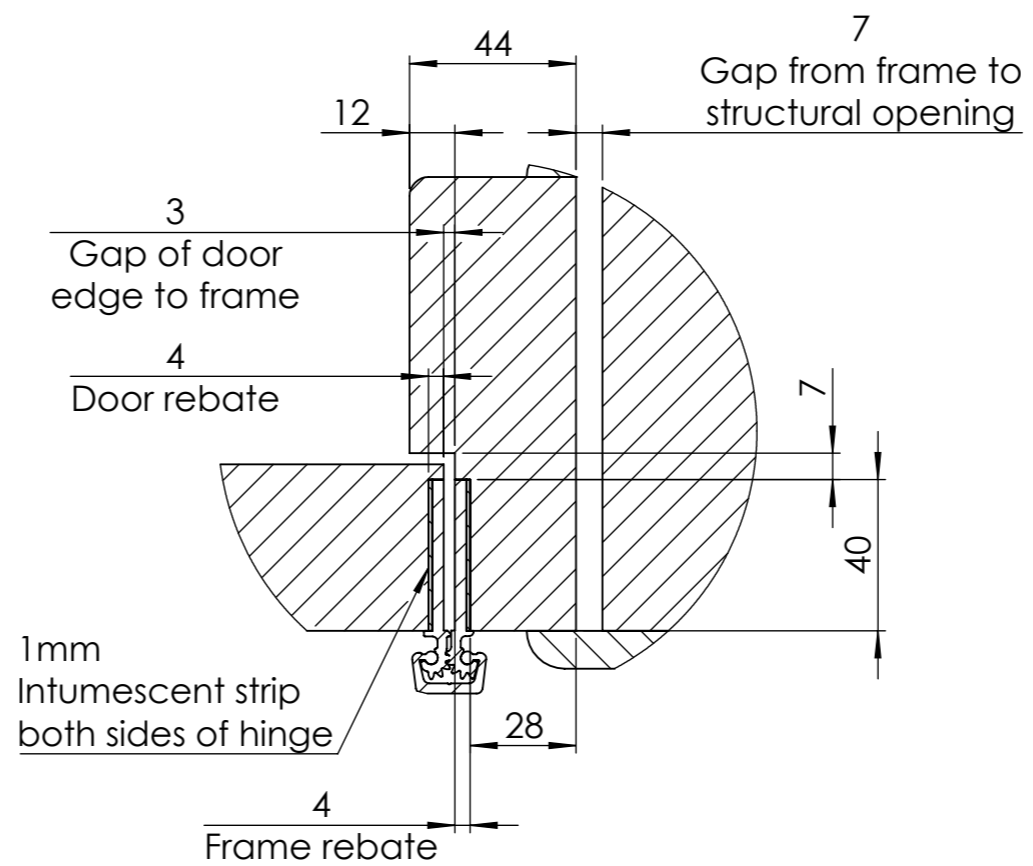

SOLO - 44mm Single Door

Dimensions in mm unless otherwise stated

SECTION A-A 44mm Door

DETAIL D
44mm Door

DETAIL C
44mm Door

SECTION B-B
44mm Door

SOLO Door System
Code: SOD01-SOD06

sales@kingswaygroup.co.uk
www.kingswaygroup.co.uk

SOLO - 54mm Single Door

Dimensions in mm unless otherwise stated

SECTION A-A 54mm Door

DETAIL D
54mm Door

DETAIL C
54mm Door

SECTION B-B
54mm Door

SOLO Door System
Code: SOD01-SOD06

sales@kingswaygroup.co.uk
www.kingswaygroup.co.uk

SOLO Door System - Opening Details

Dimensions in mm unless otherwise stated

44mm Door

908
Clear opening with door at 180°

SOLO Door System Single Leaf
SOD01-SOD06

54mm Door

908
Clear opening with door at 180°

sales@kingswaygroup.co.uk
www.kingswaygroup.co.uk

SOLO - Leaf and Half Door Opening Details

Dimensions in mm unless otherwise stated

44mm Door

54mm Door

1408
Clear opening with door at 180

1408
Clear opening with door at 180°