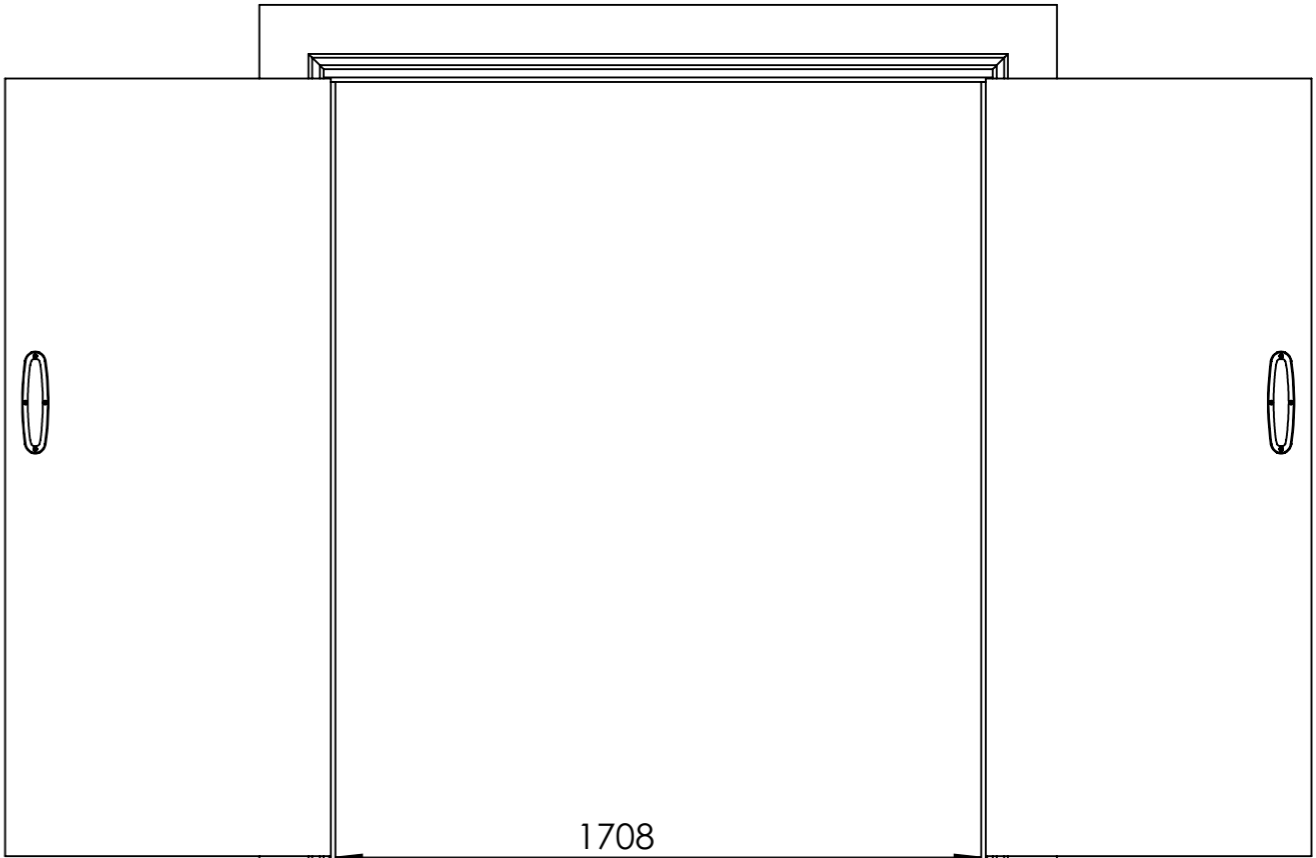

1708
Clear opening with
door at 180°

SOLO Door System
Double Leaf - 44mm & 54mm door
Code: SOD05 & SOD06

sales@kingswaygroup.co.uk
www.kingswaygroup.co.uk