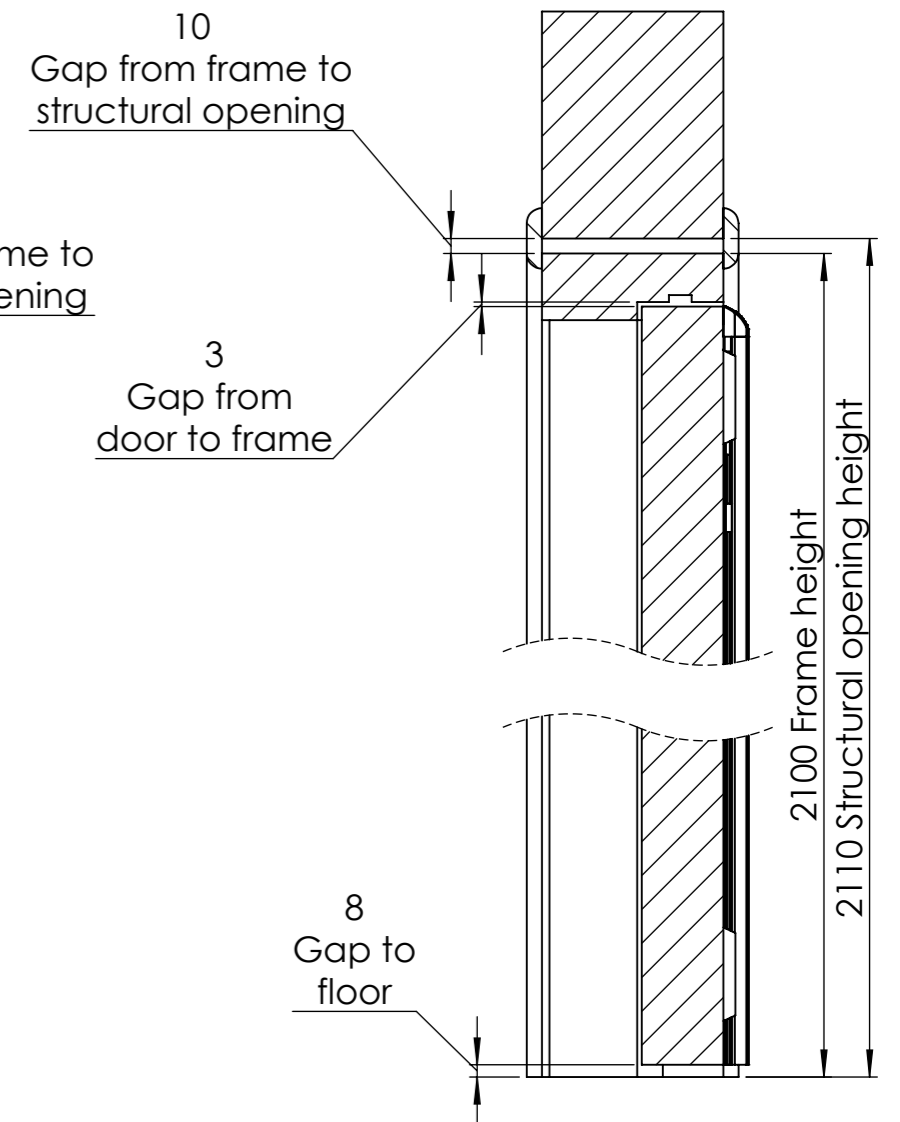

SOLO Door System - Opening Details

Dimensions in mm unless otherwise stated

44mm Door

908
Clear opening with door at 180°

SOLO Door System Single Leaf
SOD01-SOD06

54mm Door

908
Clear opening with door at 180°

sales@kingswaygroup.co.uk
www.kingswaygroup.co.uk

SOLO - 44mm Double Door

Dimensions in mm unless otherwise stated

SOLO Door System
Double Leaf - 44mm door
Code: SOD05

sales@kingswaygroup.co.uk
www.kingswaygroup.co.uk

SOLO - 54mm Double Door

Dimensions in mm unless otherwise stated

SOLO Door System
Double Leaf - 54mm door
Code: SOD06

sales@kingswaygroup.co.uk
www.kingswaygroup.co.uk

SOLO - Double Door Opening Details

Dimensions in mm unless otherwise stated

44mm Door

54mm Door

1708
Clear opening with
door at 180°

1708
Clear opening with
door at 180°

SOLO Door System
Double Leaf - 44mm & 54mm door
Code: SOD05 & SOD06

sales@kingswaygroup.co.uk
www.kingswaygroup.co.uk