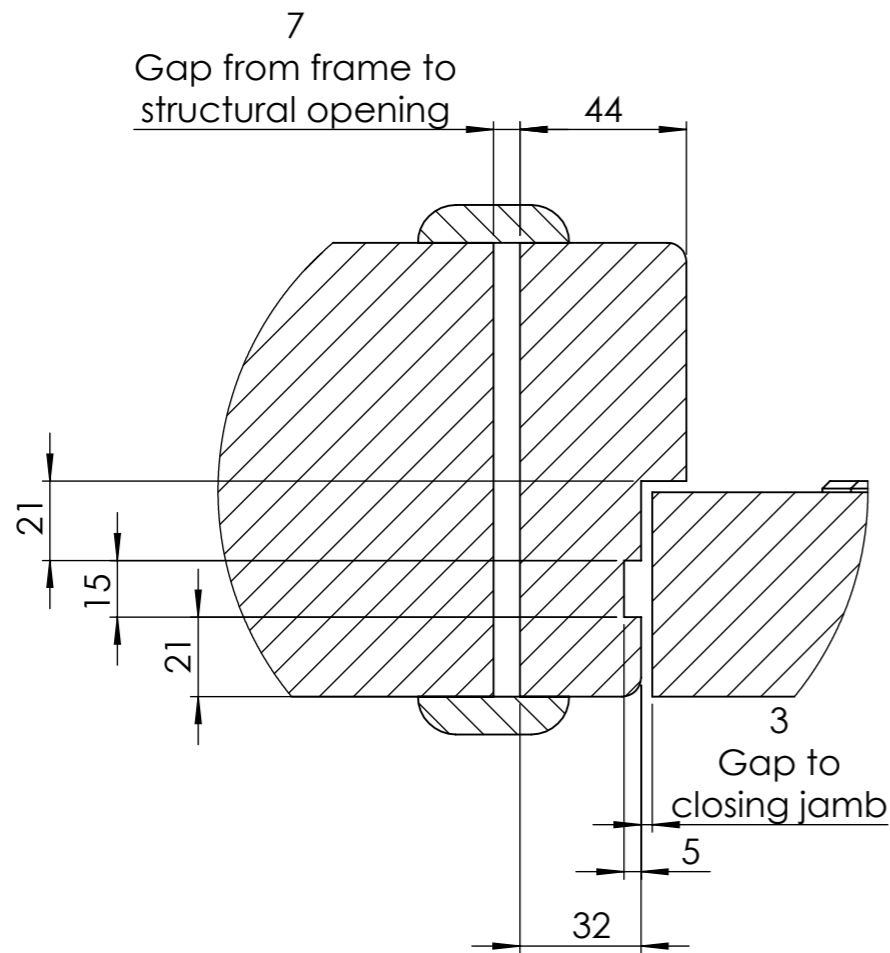

SOLO - 44mm Single Door

Dimensions in mm unless otherwise stated

SECTION A-A 44mm Door

DETAIL D
44mm Door

DETAIL C
44mm Door

SECTION B-B
44mm Door

SOLO Door System
Code: SOD01-SOD06

sales@kingswaygroup.co.uk
www.kingswaygroup.co.uk

SOLO - 54mm Single Door

Dimensions in mm unless otherwise stated

SECTION A-A 54mm Door

DETAIL D
54mm Door

DETAIL C
54mm Door

SECTION B-B
54mm Door

SOLO Door System
Code: SOD01-SOD06

sales@kingswaygroup.co.uk
www.kingswaygroup.co.uk

SOLO Door System - Opening Details

Dimensions in mm unless otherwise stated

44mm Door

908
Clear opening with door at 180°

SOLO Door System Single Leaf
SOD01-SOD06

54mm Door

908
Clear opening with door at 180°

sales@kingswaygroup.co.uk
www.kingswaygroup.co.uk

SOLO - Leaf and Half Door Opening Details

Dimensions in mm unless otherwise stated

44mm Door

54mm Door

1408
Clear opening with door at 180

1408
Clear opening with door at 180°