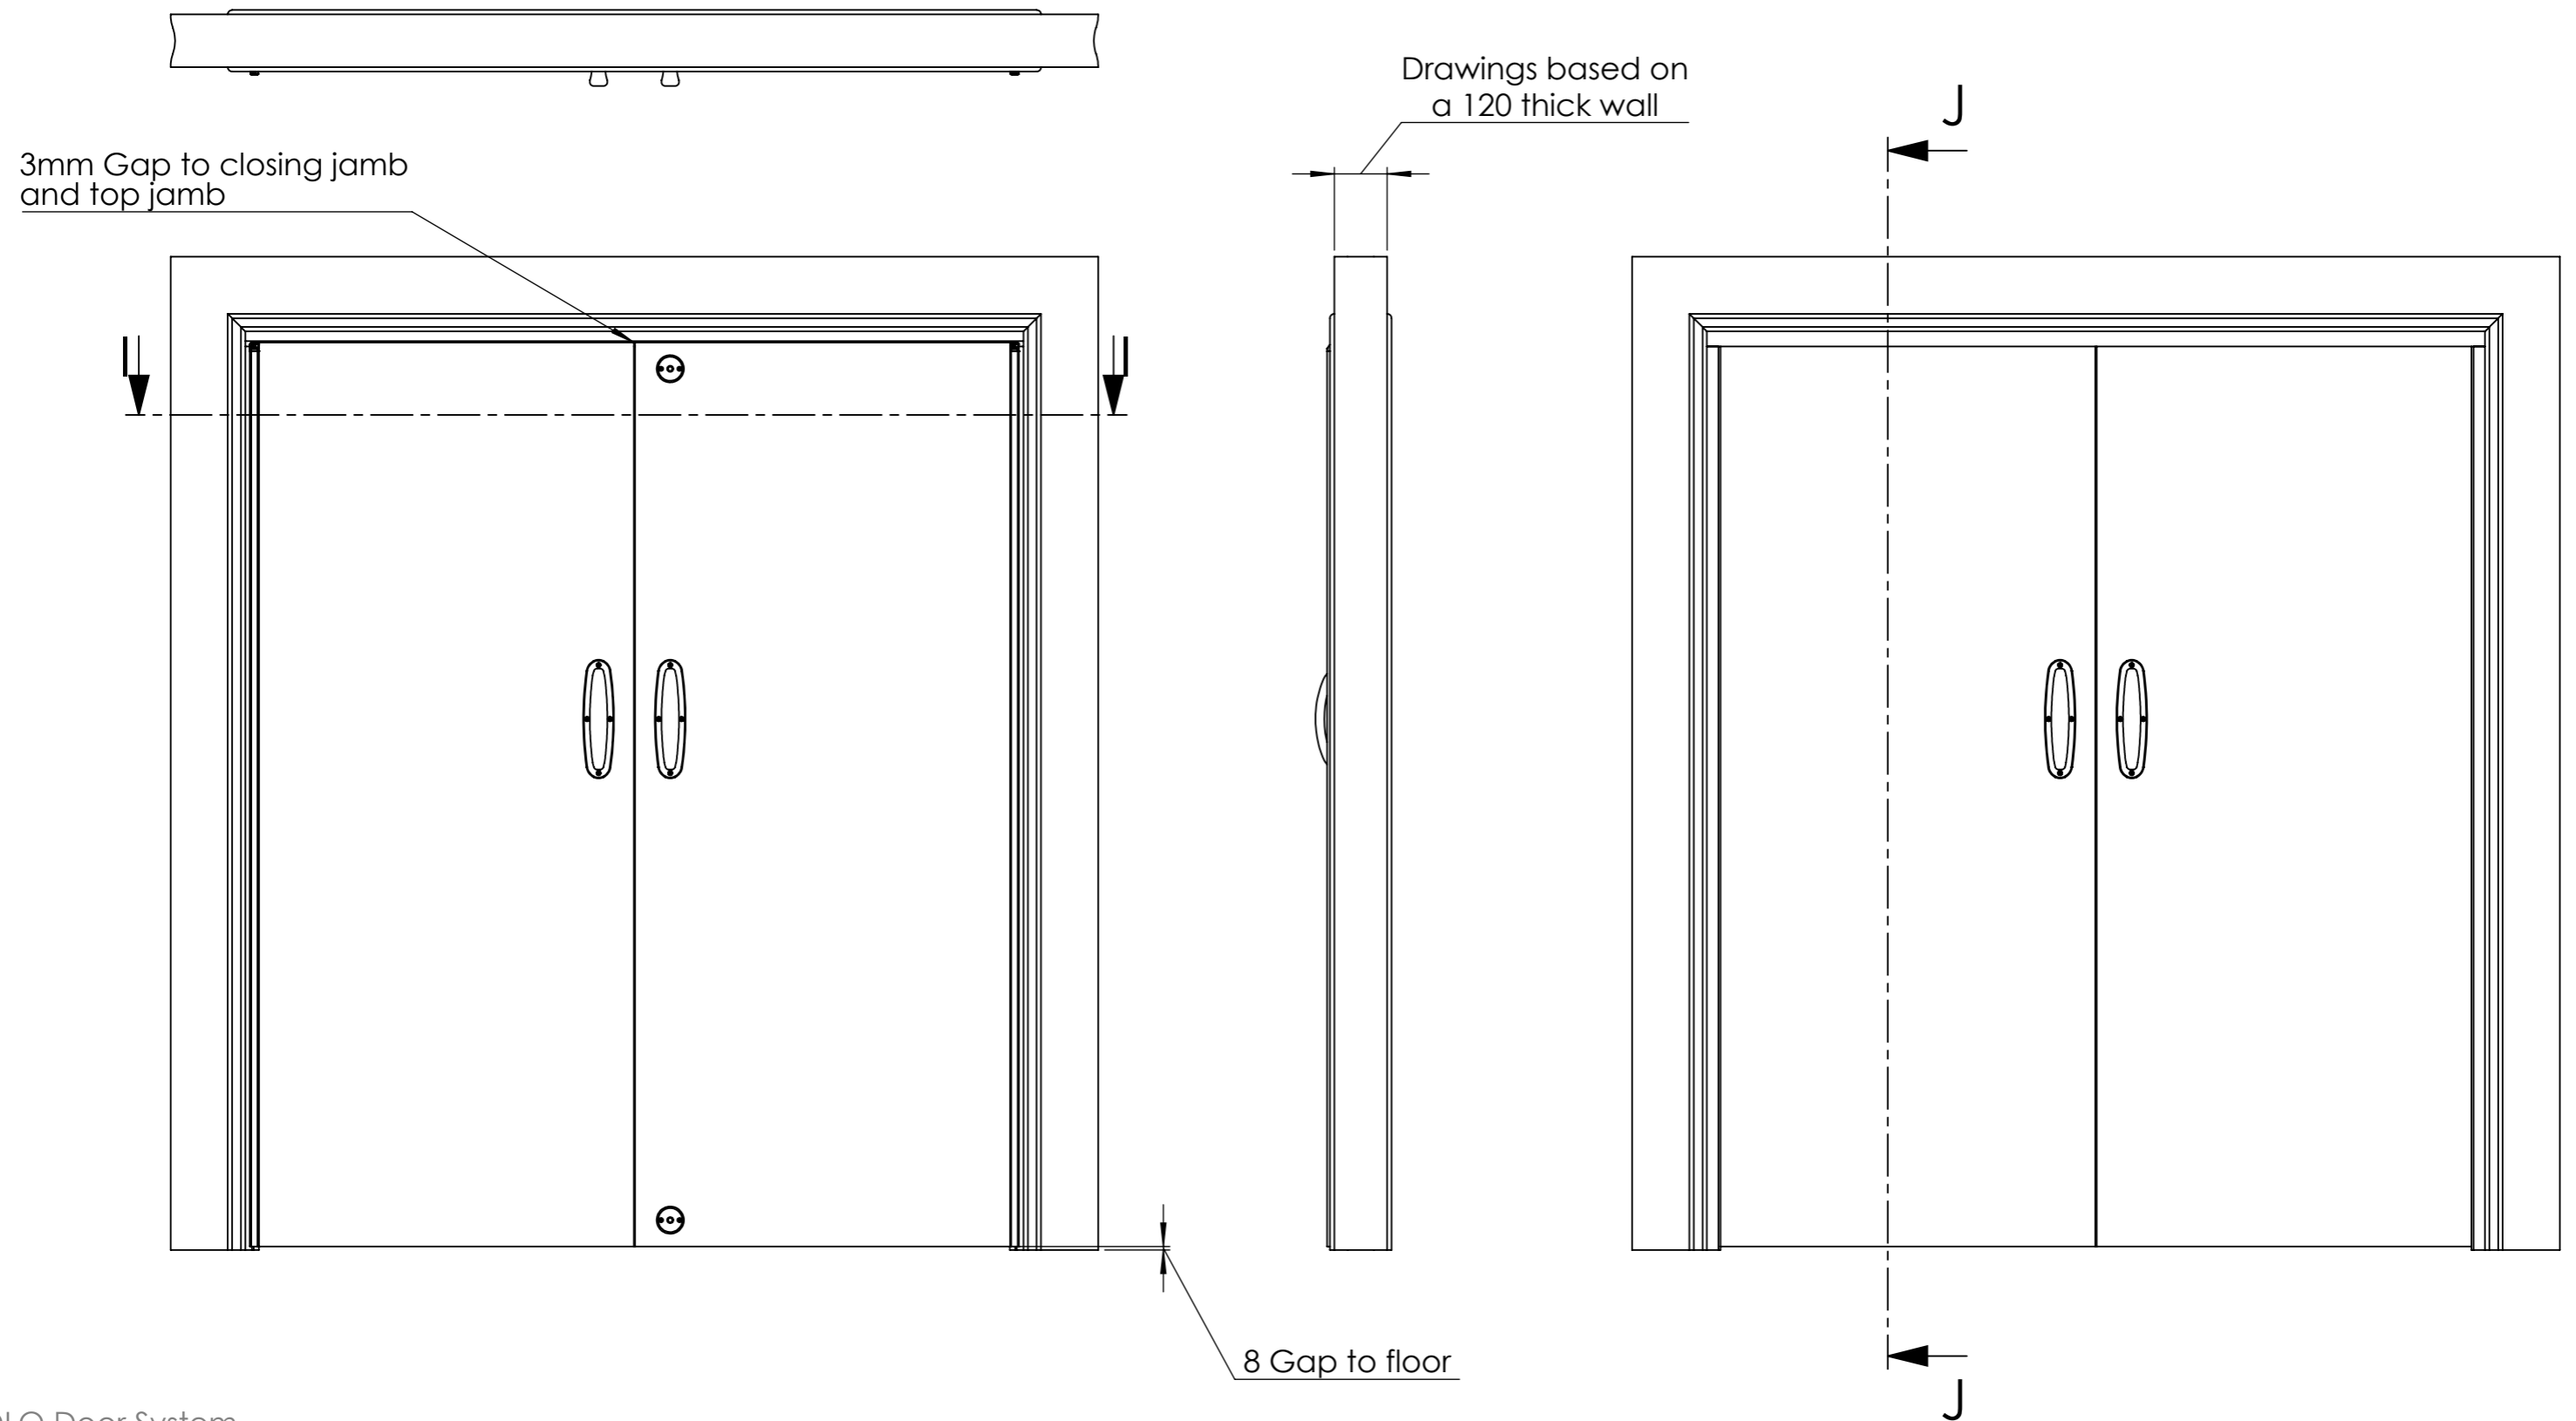

SOLO Door System - Opening Details

Dimensions in mm unless otherwise stated

44mm Door

908
Clear opening with door at 180°

SOLO Door System Single Leaf
SOD01-SOD06

54mm Door

908
Clear opening with door at 180°

sales@kingswaygroup.co.uk
www.kingswaygroup.co.uk

SOLO - Leaf and Half Door Opening Details

Dimensions in mm unless otherwise stated

44mm Door

54mm Door

1408
Clear opening with door at 180

1408
Clear opening with door at 180°

SOLO Door System
Leaf & Half - 44mm & 54mm doors

Code: SOD03 & SOD04

sales@kingswaygroup.co.uk
www.kingswaygroup.co.uk

SOLO Door System - Double Door

Dimensions in mm unless otherwise stated

SOLO Door System
Double Leaf - 44mm & 54mm doors
Code: SOD05 & SOD06

SOLO - 54mm Double Door

Dimensions in mm unless otherwise stated

SOLO Door System
Double Leaf - 54mm door
Code: SOD06

sales@kingswaygroup.co.uk
www.kingswaygroup.co.uk

SOLO - Double Door Opening Details

Dimensions in mm unless otherwise stated