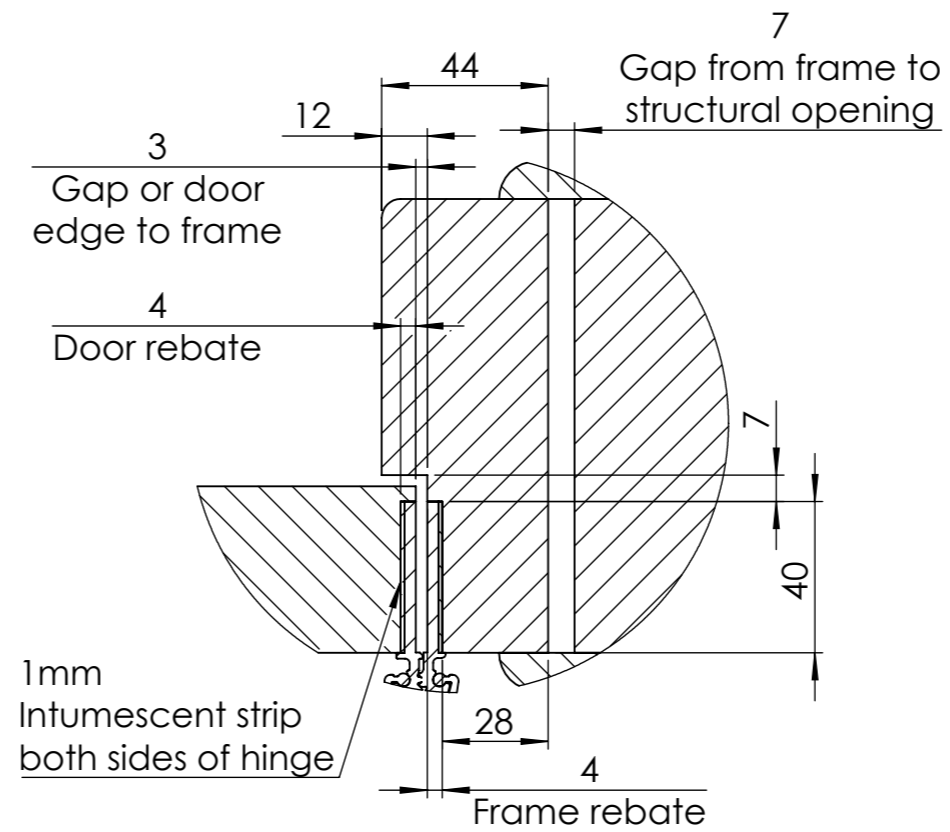

SOLO - 44mm Double Door

Dimensions in mm unless otherwise stated

SOLO Door System
Double Leaf - 44mm door
Code: SOD05

sales@kingswaygroup.co.uk
www.kingswaygroup.co.uk