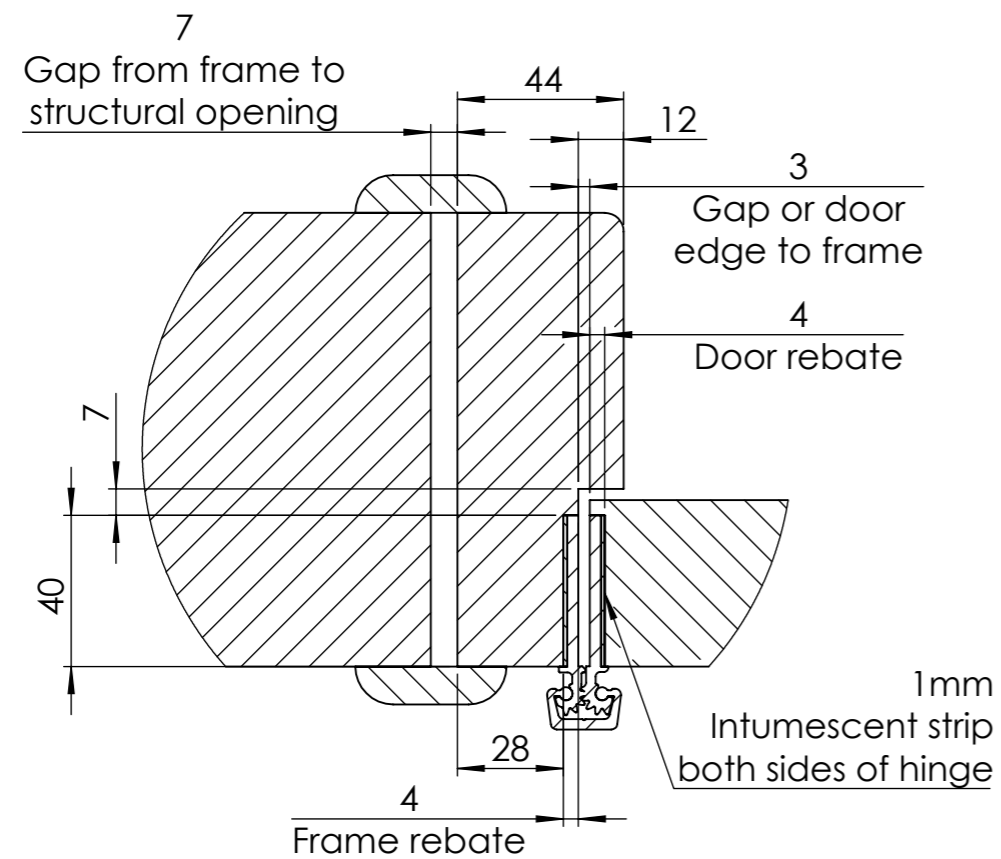

SOLO - 44mm Double Door

Dimensions in mm unless otherwise stated

SOLO Door System
Double Leaf - 44mm door
Code: SOD05

sales@kingswaygroup.co.uk
www.kingswaygroup.co.uk