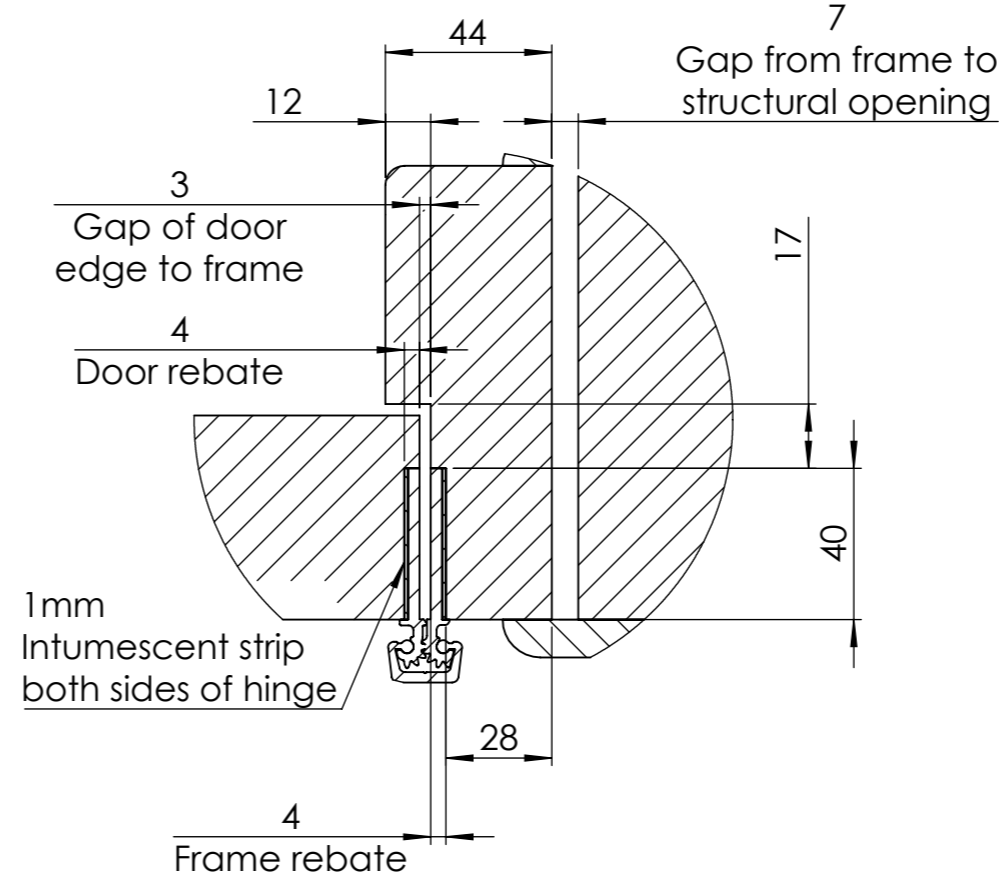

SOLO - 44mm Single Door

Dimensions in mm unless otherwise stated

SECTION A-A 44mm Door

DETAIL D
44mm Door

DETAIL C
44mm Door

SECTION B-B
44mm Door

SOLO Door System
Code: SOD01-SOD06

sales@kingswaygroup.co.uk
www.kingswaygroup.co.uk

SOLO - 54mm Single Door

Dimensions in mm unless otherwise stated

SECTION A-A 54mm Door

DETAIL D
54mm Door

DETAIL C
54mm Door

SECTION B-B
54mm Door

SOLO Door System
Code: SOD01-SOD06

sales@kingswaygroup.co.uk
www.kingswaygroup.co.uk

SOLO Door System - Opening Details

Dimensions in mm unless otherwise stated

44mm Door

908
Clear opening with door at 180°

SOLO Door System Single Leaf
SOD01-SOD06

54mm Door

908
Clear opening with door at 180°

sales@kingswaygroup.co.uk
www.kingswaygroup.co.uk

SOLO - Leaf and Half Door Opening Details

Dimensions in mm unless otherwise stated

44mm Door

54mm Door

1408
Clear opening with door at 180

1408
Clear opening with door at 180°