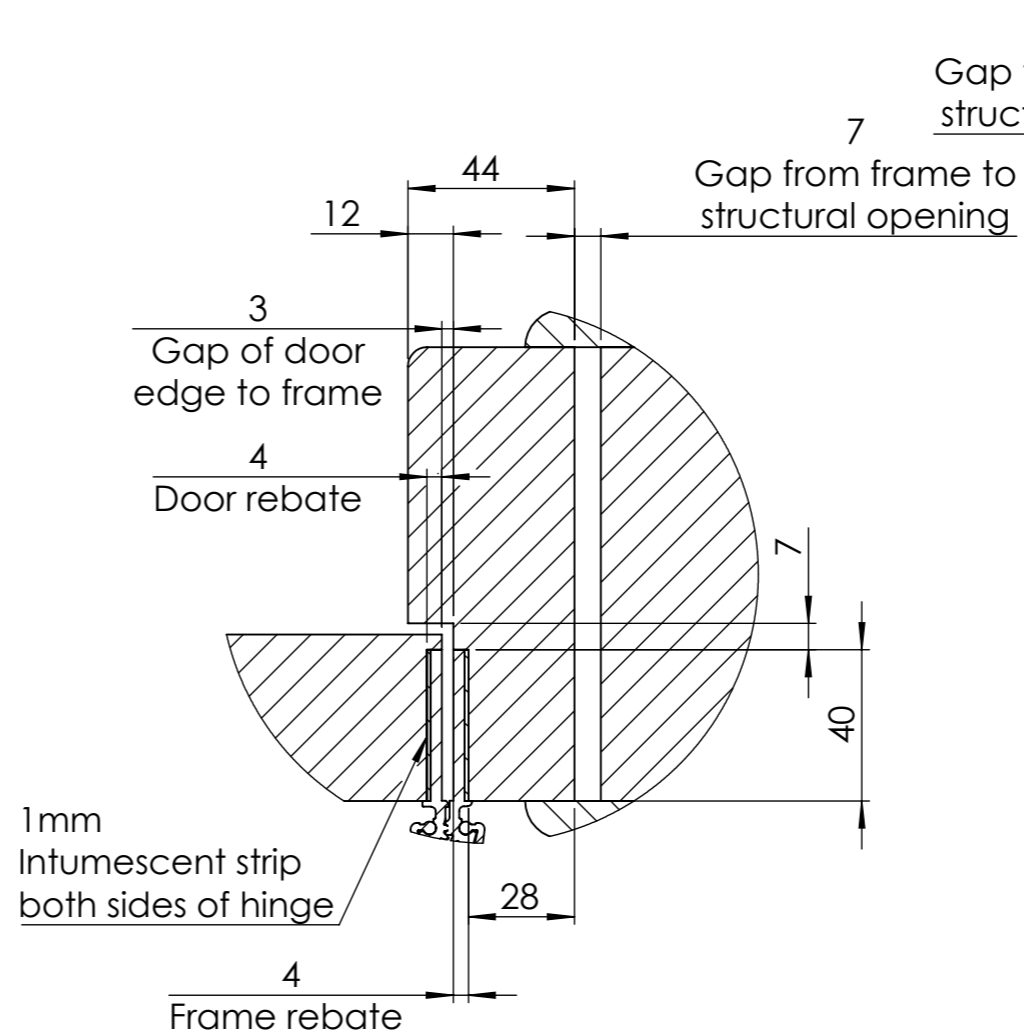

SOLO Door System - Opening Details

Dimensions in mm unless otherwise stated

44mm Door

908
Clear opening with door at 180°

SOLO Door System Single Leaf
SOD01-SOD06

54mm Door

908
Clear opening with door at 180°

SOLO - 44mm Leaf and Half Door

Dimensions in mm unless otherwise stated

SECTION E-E
44mm Door

DETAIL H
44mm Door

DETAIL G
44mm Door

SECTION F-F
44mm Door

SOLO Door System
Leaf & Half - 44mm door
Code: SOD03

sales@kingswaygroup.co.uk
www.kingswaygroup.co.uk

SOLO - 54mm Leaf and Half Door

Dimensions in mm unless otherwise stated

SECTION E-E
54mm Door

DETAIL H
54mm Door

DETAIL G
54mm Door

SECTION F-F
54mm Door

SOLO Door System
Leaf & Half - 54mm door
Code: SOD04

sales@kingswaygroup.co.uk
www.kingswaygroup.co.uk

SOLO - Leaf and Half Door Opening Details

Dimensions in mm unless otherwise stated

44mm Door

54mm Door

1408
Clear opening with door at 180

1408
Clear opening with door at 180°