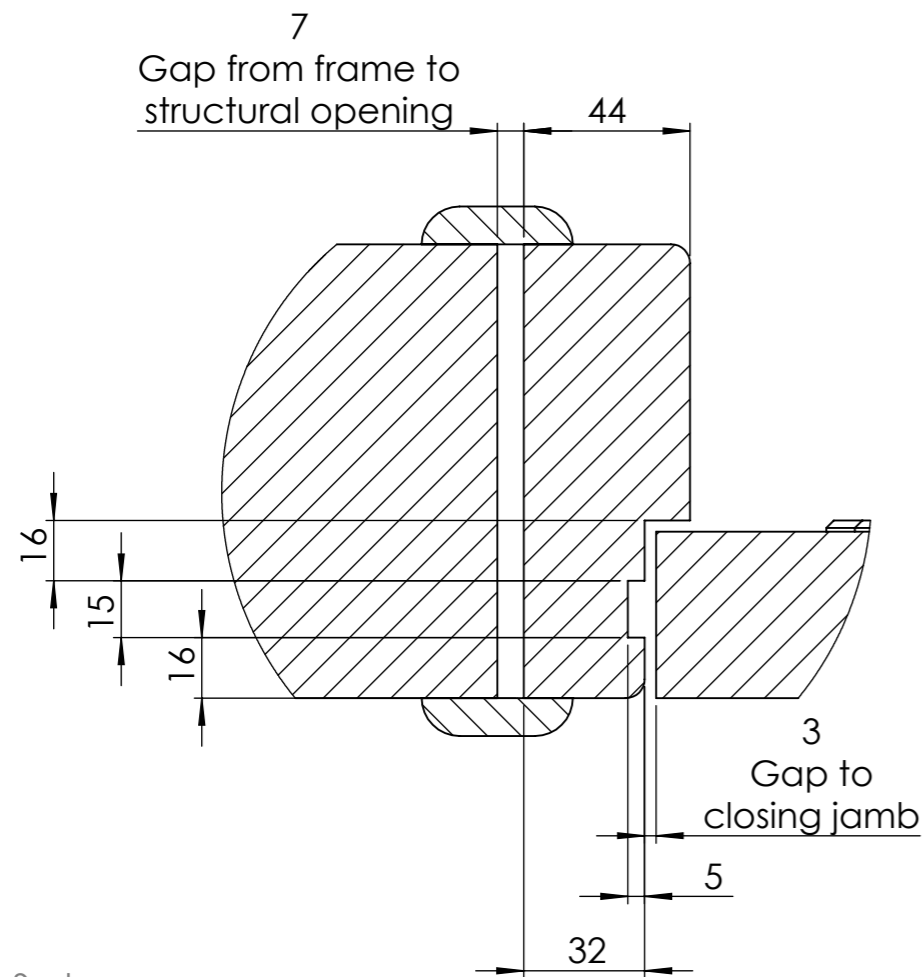

SOLO Door System

Dimensions in mm unless otherwise stated

3mm Gap to closing jamb
and top jamb

Drawings based on
a 120 thick wall

8
Gap to floor

SOLO Door System
Code: SOD01-SOD06

sales@kingswaygroup.co.uk
www.kingswaygroup.co.uk

SOLO - 44mm Single Door

Dimensions in mm unless otherwise stated

SECTION A-A 44mm Door

DETAIL D
44mm Door

DETAIL C
44mm Door

SECTION B-B
44mm Door

SOLO Door System
Code: SOD01-SOD06

sales@kingswaygroup.co.uk
www.kingswaygroup.co.uk

SOLO - 54mm Single Door

Dimensions in mm unless otherwise stated

SECTION A-A 54mm Door

DETAIL D
54mm Door

DETAIL C
54mm Door

SECTION B-B
54mm Door

SOLO Door System
Code: SOD01-SOD06

sales@kingswaygroup.co.uk
www.kingswaygroup.co.uk

SOLO Door System - Opening Details

Dimensions in mm unless otherwise stated

44mm Door

908
Clear opening with door at 180°

SOLO Door System Single Leaf
SOD01-SOD06

54mm Door

908
Clear opening with door at 180°