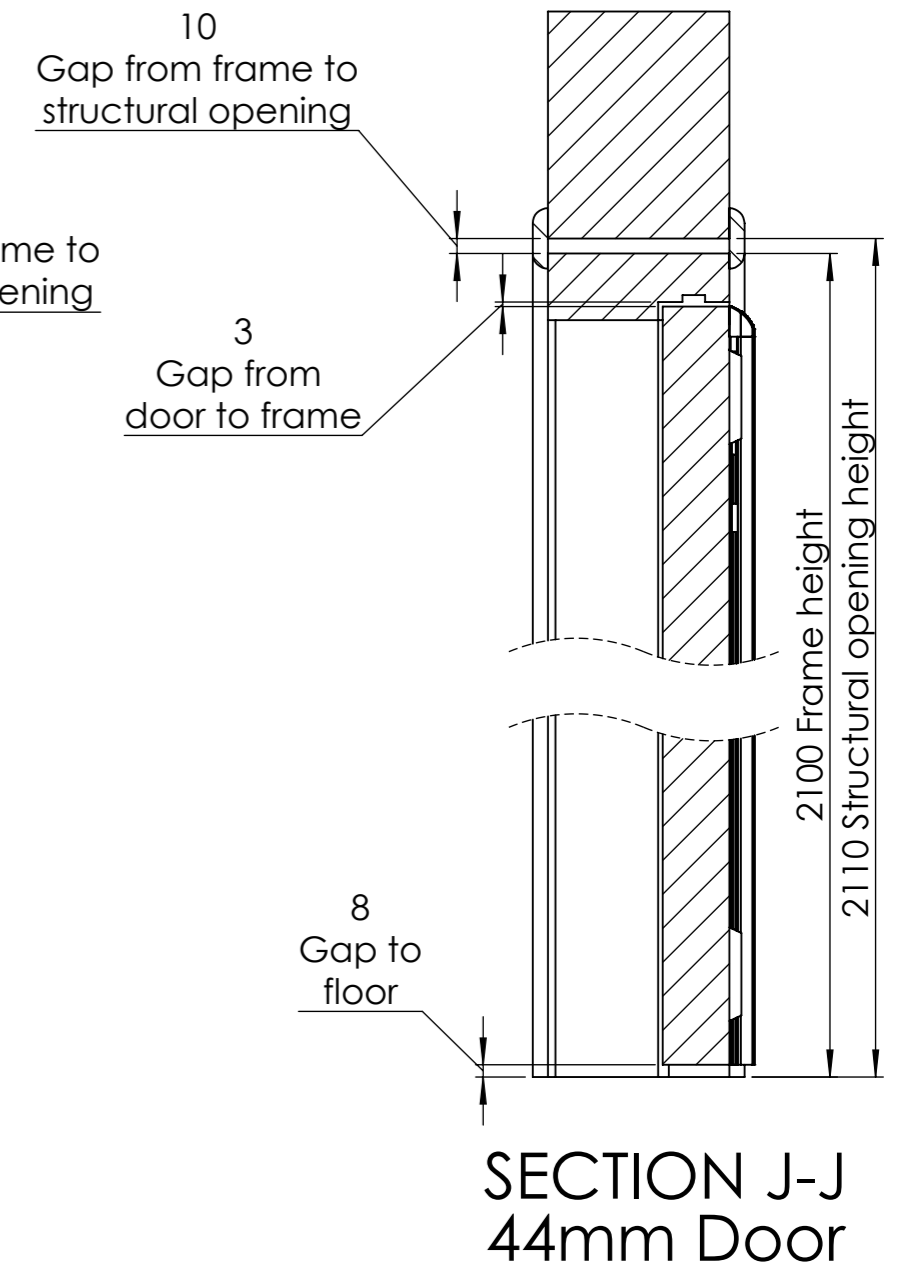

SOLO - 44mm Double Door

Dimensions in mm unless otherwise stated

SOLO Door System
Double Leaf - 44mm door
Code: SOD05

sales@kingswaygroup.co.uk
www.kingswaygroup.co.uk