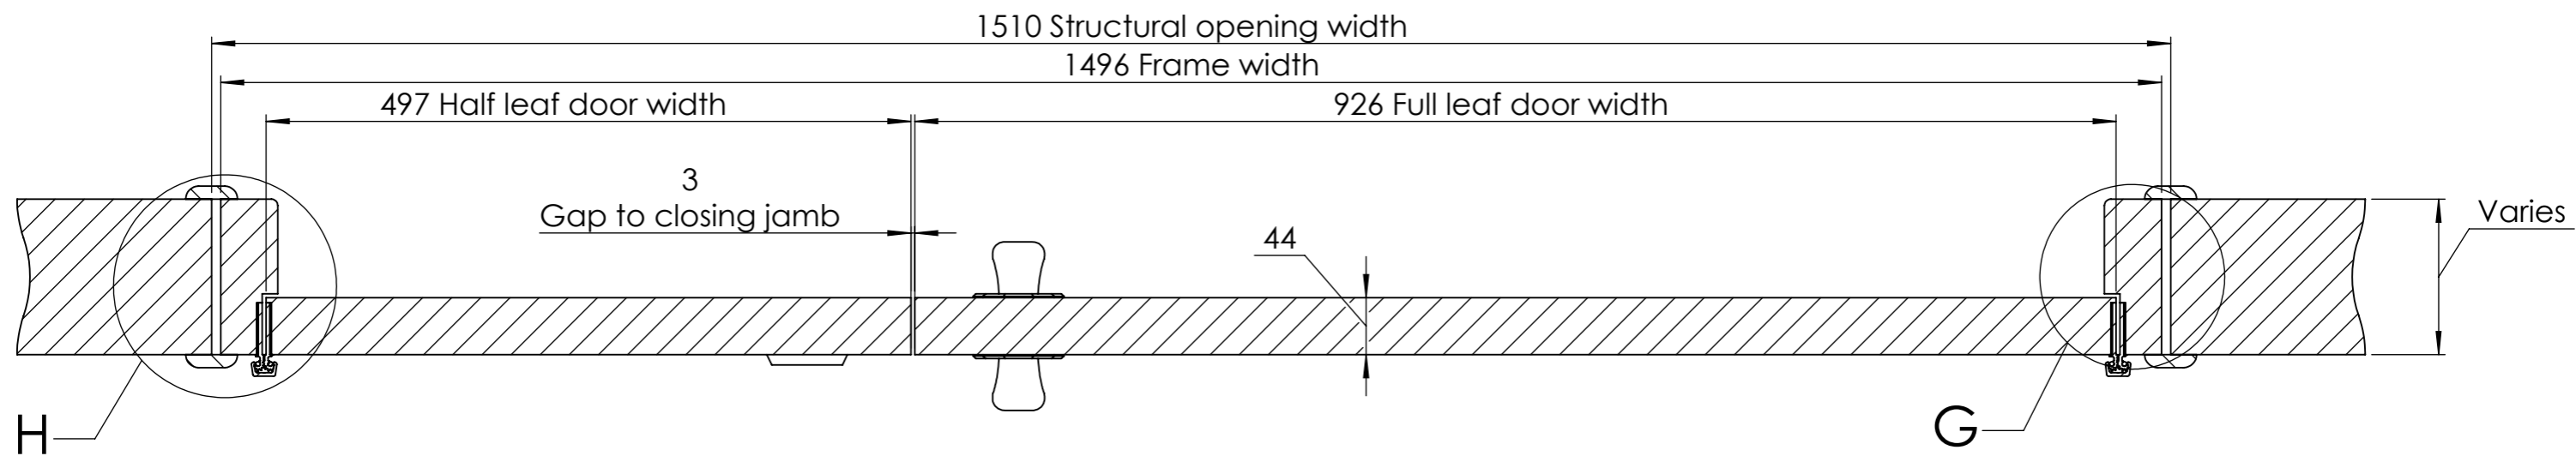

SOLO - 44mm Leaf and Half Door

Dimensions in mm unless otherwise stated

SECTION E-E
44mm Door