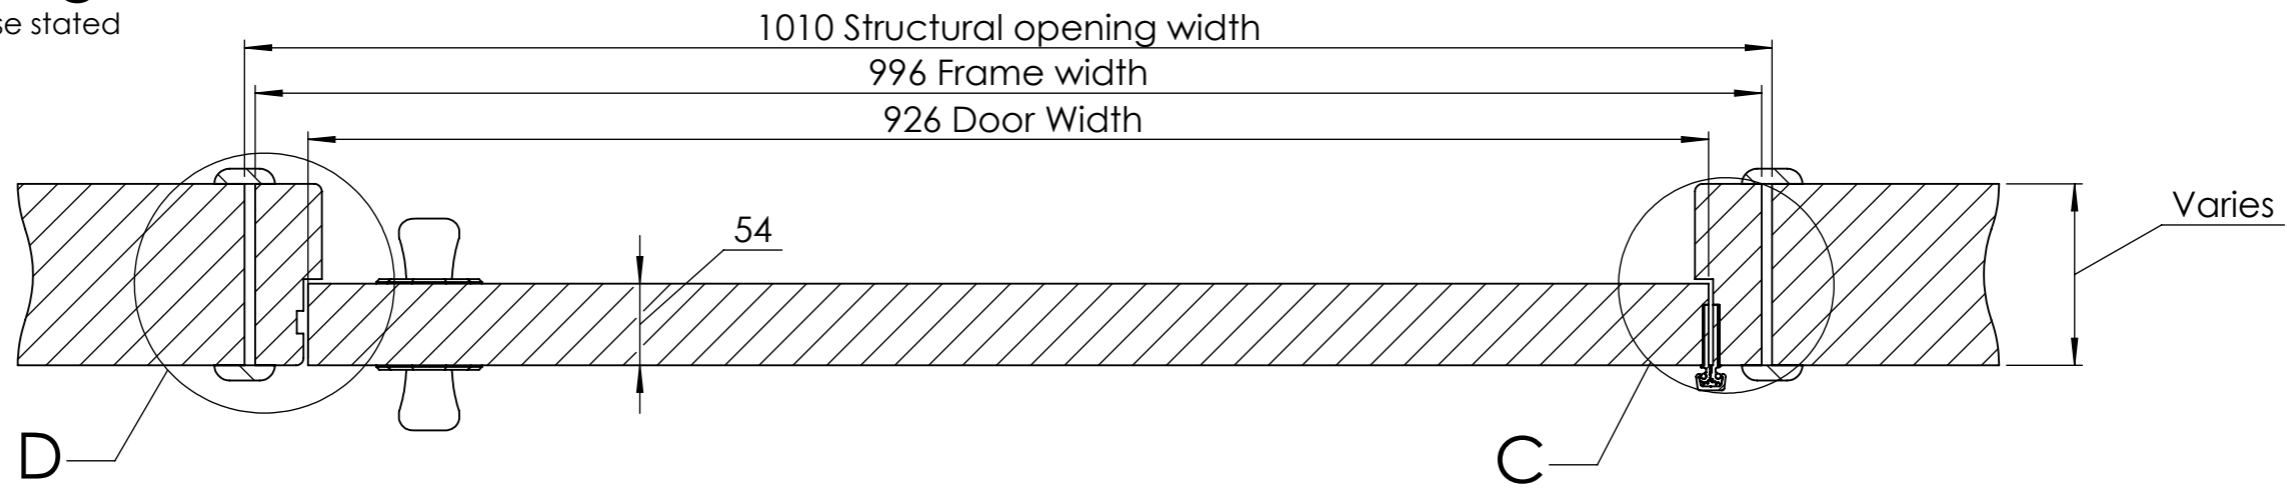

SOLO - 44mm Single Door

Dimensions in mm unless otherwise stated

SECTION A-A 44mm Door

DETAIL D
44mm Door

DETAIL C
44mm Door

SECTION B-B
44mm Door

SOLO Door System
Code: SOD01-SOD06

sales@kingswaygroup.co.uk
www.kingswaygroup.co.uk

SOLO - 54mm Single Door

Dimensions in mm unless otherwise stated

SECTION A-A 54mm Door

DETAIL D
54mm Door

DETAIL C
54mm Door

SECTION B-B
54mm Door

SOLO Door System
Code: SOD01-SOD06

sales@kingswaygroup.co.uk
www.kingswaygroup.co.uk

SOLO Door System - Opening Details

Dimensions in mm unless otherwise stated

44mm Door

908
Clear opening with door at 180°

SOLO Door System Single Leaf
SOD01-SOD06

54mm Door

908
Clear opening with door at 180°