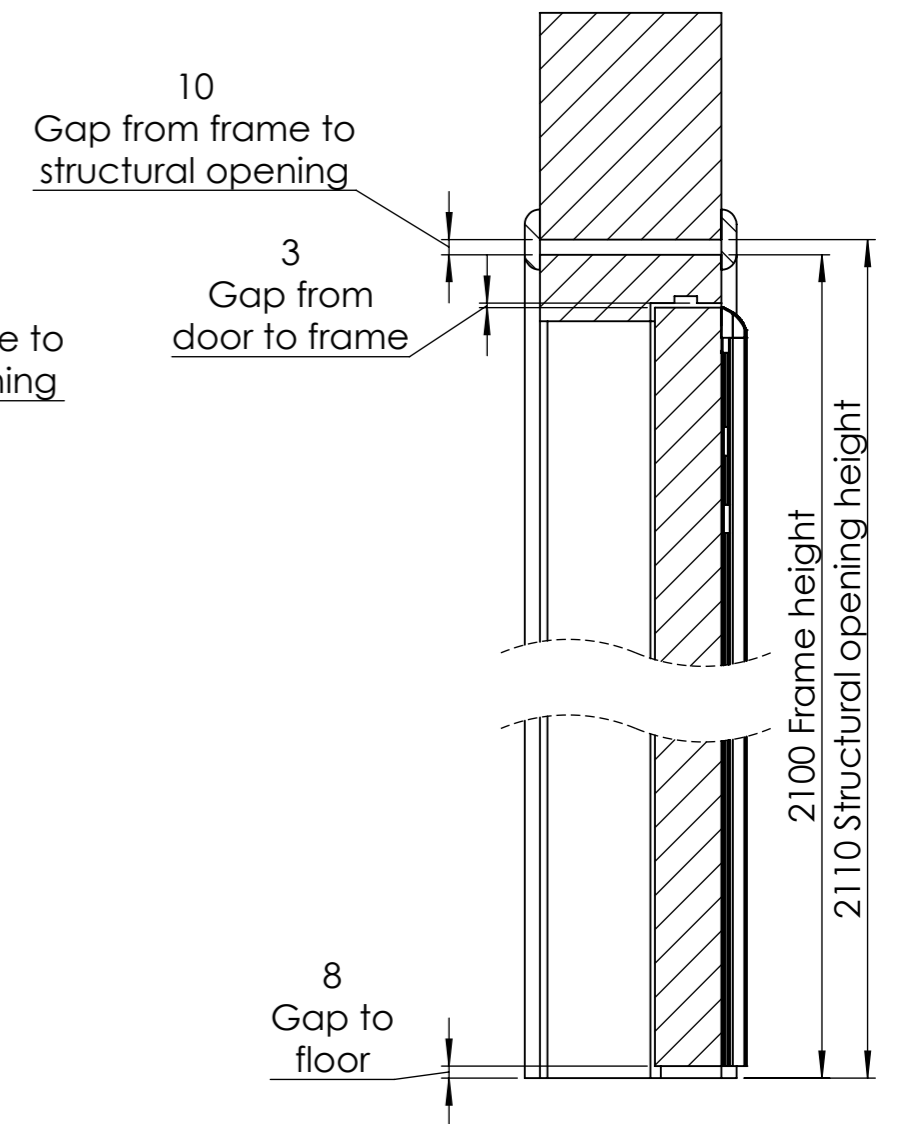

SOLO Door System

Dimensions in mm unless otherwise stated

3mm Gap to closing jamb
and top jamb

Drawings based on
a 120 thick wall

8
Gap to floor

SOLO Door System
Code: SOD01-SOD06

sales@kingswaygroup.co.uk
www.kingswaygroup.co.uk

SOLO - 44mm Single Door

Dimensions in mm unless otherwise stated

SECTION A-A 44mm Door

DETAIL D
44mm Door

DETAIL C
44mm Door

SECTION B-B
44mm Door

SOLO Door System
Code: SOD01-SOD06

sales@kingswaygroup.co.uk
www.kingswaygroup.co.uk

SOLO - 54mm Single Door

Dimensions in mm unless otherwise stated

SECTION A-A 54mm Door

DETAIL D
54mm Door

DETAIL C
54mm Door

SECTION B-B
54mm Door

SOLO Door System
Code: SOD01-SOD06

sales@kingswaygroup.co.uk
www.kingswaygroup.co.uk

SOLO Door System - Opening Details

Dimensions in mm unless otherwise stated

44mm Door

908
Clear opening with door at 180°

SOLO Door System Single Leaf
SOD01-SOD06

54mm Door

908
Clear opening with door at 180°