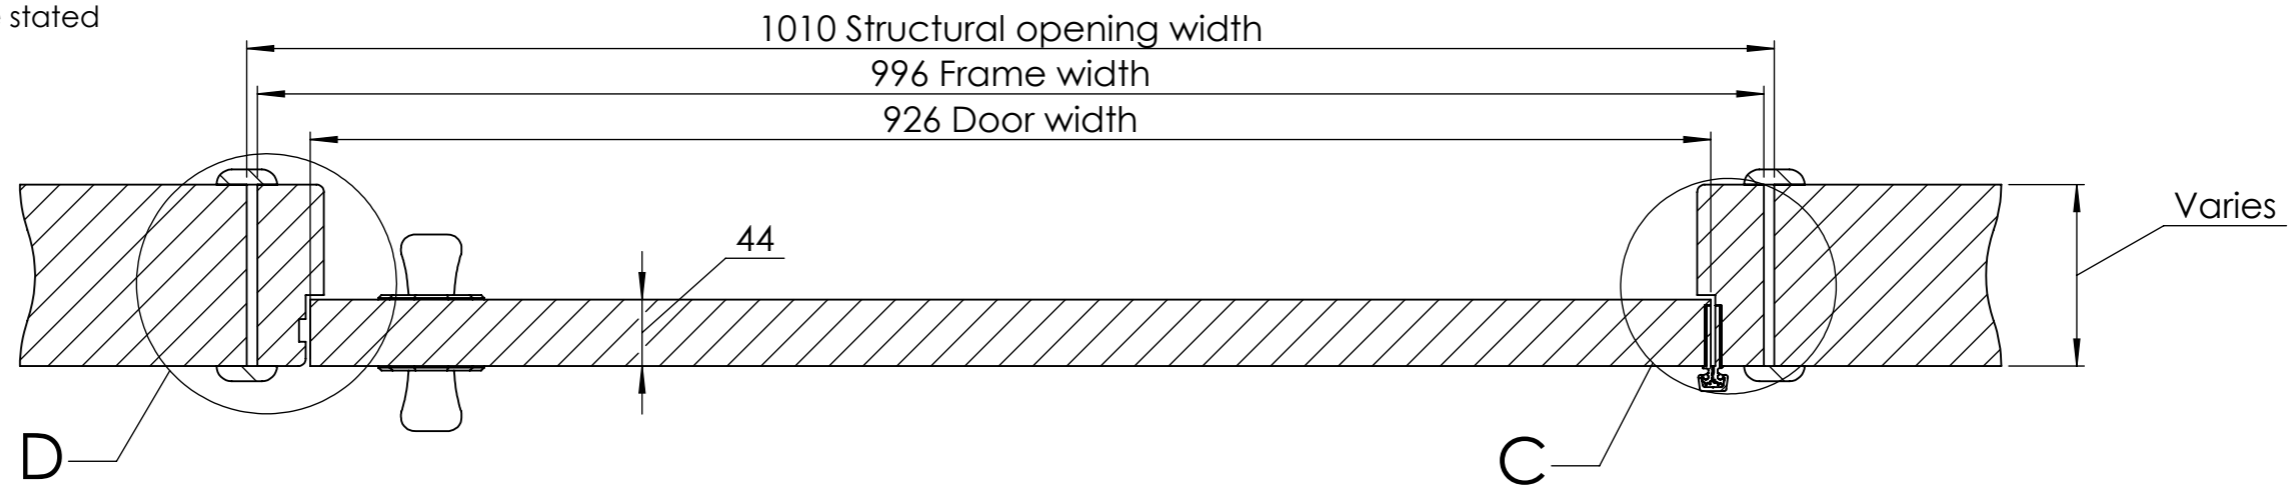

SOLO Door System

Dimensions in mm unless otherwise stated

3mm Gap to closing jamb
and top jamb

Drawings based on
a 120 thick wall

8
Gap to floor

SOLO Door System
Code: SOD01-SOD06

sales@kingswaygroup.co.uk
www.kingswaygroup.co.uk

SOLO - 44mm Single Door

Dimensions in mm unless otherwise stated

SECTION A-A 44mm Door

DETAIL D
44mm Door

DETAIL C
44mm Door

SECTION B-B
44mm Door

SOLO Door System
Code: SOD01-SOD06

sales@kingswaygroup.co.uk
www.kingswaygroup.co.uk

SOLO Door System - Opening Details

Dimensions in mm unless otherwise stated

44mm Door

908
Clear opening with door at 180°

SOLO Door System Single Leaf
SOD01-SOD06

54mm Door

908
Clear opening with door at 180°