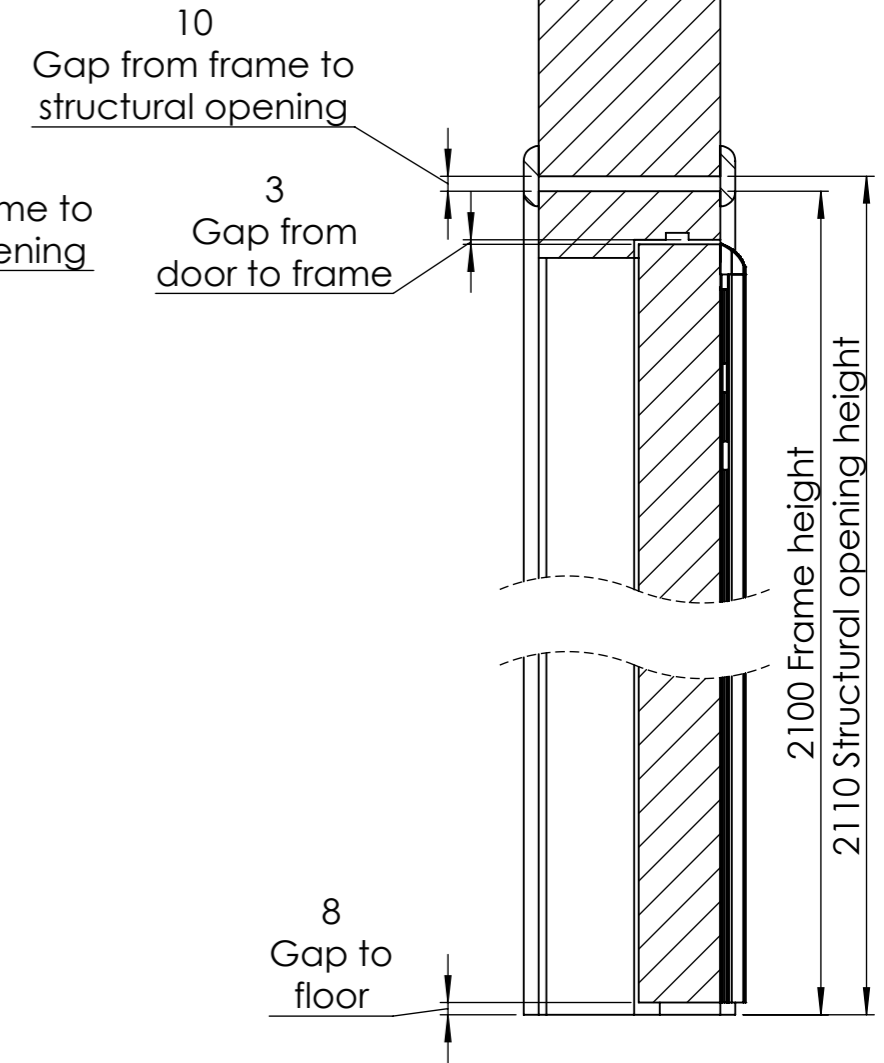

SOLO Door System - Opening Details

Dimensions in mm unless otherwise stated

44mm Door

908
Clear opening with door at 180°

SOLO Door System Single Leaf
SOD01-SOD06

54mm Door

908
Clear opening with door at 180°

SOLO - 44mm Leaf and Half Door

Dimensions in mm unless otherwise stated

SECTION E-E
44mm Door

DETAIL H
44mm Door

DETAIL G
44mm Door

SECTION F-F
44mm Door

SOLO Door System
Leaf & Half - 44mm door
Code: SOD03

sales@kingswaygroup.co.uk
www.kingswaygroup.co.uk

SOLO - 54mm Leaf and Half Door

Dimensions in mm unless otherwise stated

SECTION E-E
54mm Door

DETAIL H
54mm Door

DETAIL G
54mm Door

SECTION F-F
54mm Door

SOLO Door System
Leaf & Half - 54mm door
Code: SOD04

sales@kingswaygroup.co.uk
www.kingswaygroup.co.uk

SOLO - Leaf and Half Door Opening Details

Dimensions in mm unless otherwise stated

44mm Door

54mm Door

1408
Clear opening with door at 180

1408
Clear opening with door at 180°