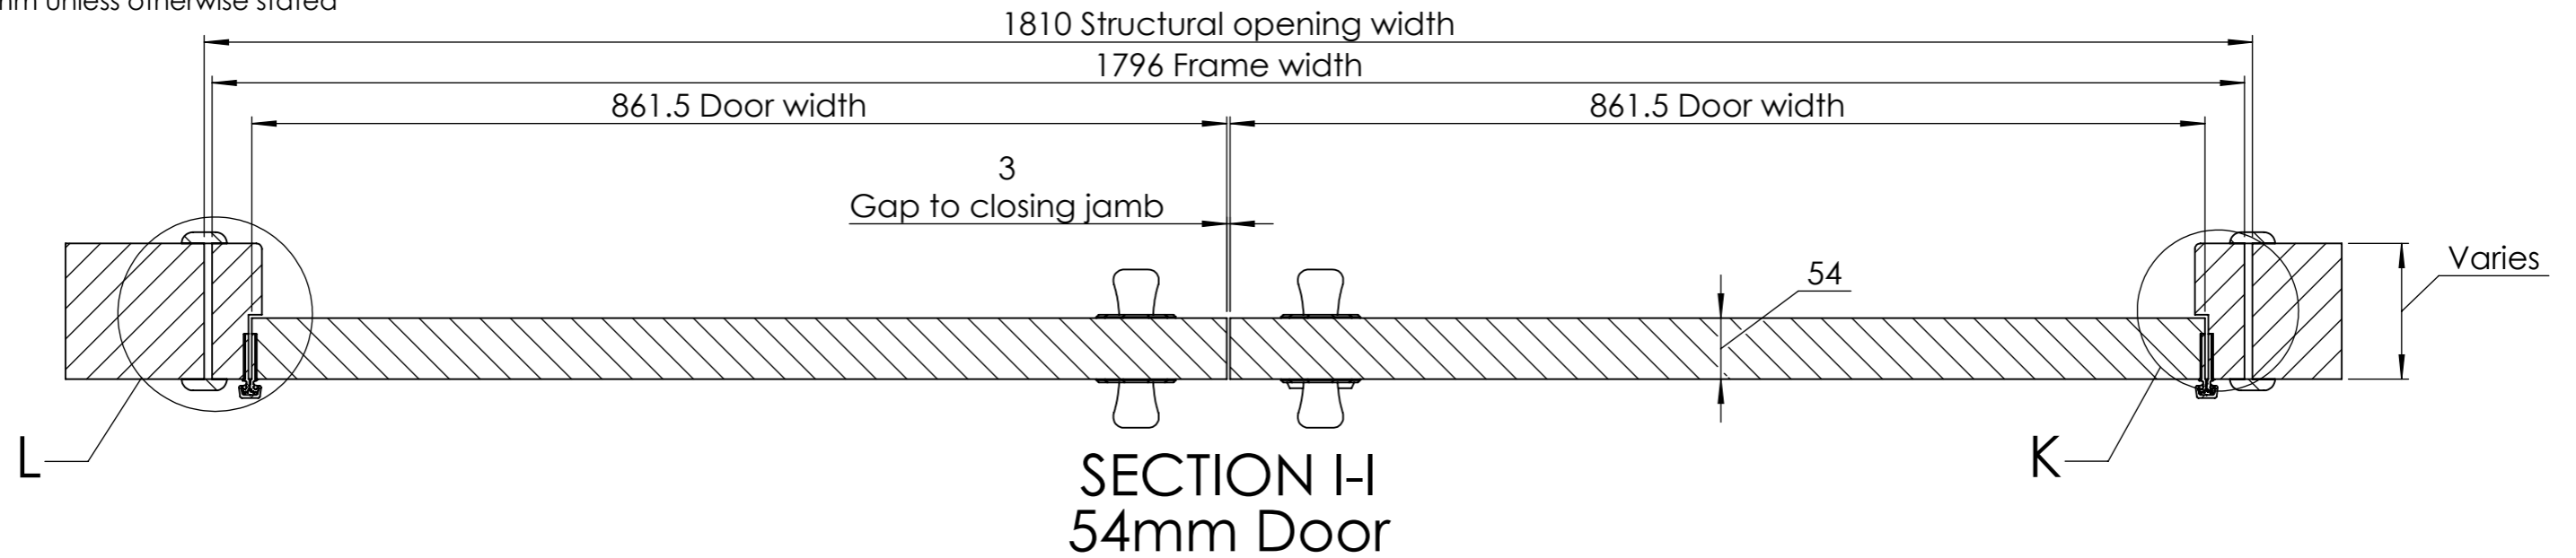

SOLO - 54mm Double Door

Dimensions in mm unless otherwise stated

SOLO Door System
Double Leaf - 54mm door
Code: SOD06

sales@kingswaygroup.co.uk
www.kingswaygroup.co.uk

SOLO - Double Door Opening Details

Dimensions in mm unless otherwise stated