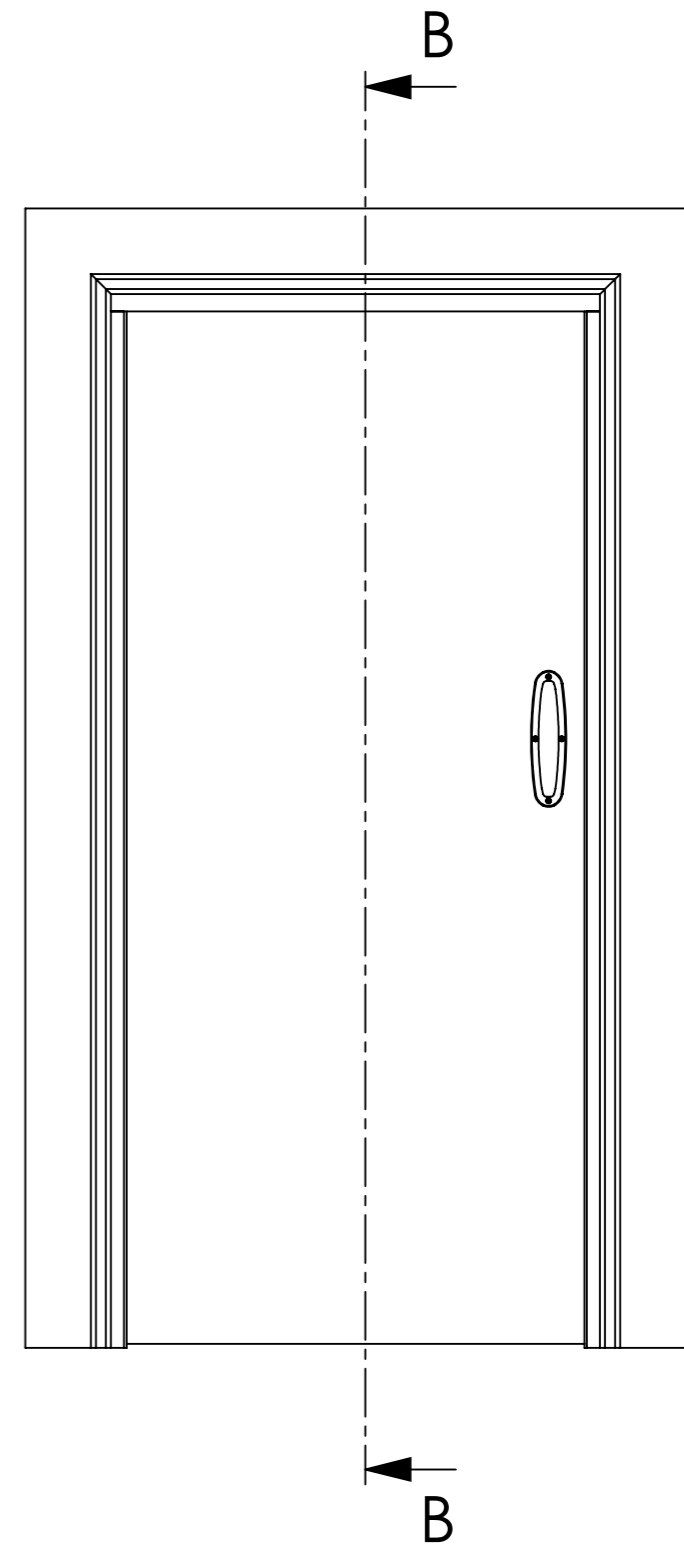

SOLO Door System

Dimensions in mm unless otherwise stated

3mm Gap to closing jamb
and top jamb

Drawings based on
a 120 thick wall

8
Gap to floor

SOLO Door System
Code: SOD01-SOD06

sales@kingswaygroup.co.uk
www.kingswaygroup.co.uk

SOLO - 44mm Single Door

Dimensions in mm unless otherwise stated

SECTION A-A 44mm Door

DETAIL D
44mm Door

DETAIL C
44mm Door

SECTION B-B
44mm Door

SOLO Door System
Code: SOD01-SOD06

sales@kingswaygroup.co.uk
www.kingswaygroup.co.uk

SOLO - 54mm Single Door

Dimensions in mm unless otherwise stated

SECTION A-A 54mm Door

DETAIL D
54mm Door

DETAIL C
54mm Door

SECTION B-B
54mm Door

SOLO Door System
Code: SOD01-SOD06

sales@kingswaygroup.co.uk
www.kingswaygroup.co.uk

SOLO Door System - Opening Details

Dimensions in mm unless otherwise stated

44mm Door

908
Clear opening with door at 180°

SOLO Door System Single Leaf
SOD01-SOD06

54mm Door

908
Clear opening with door at 180°