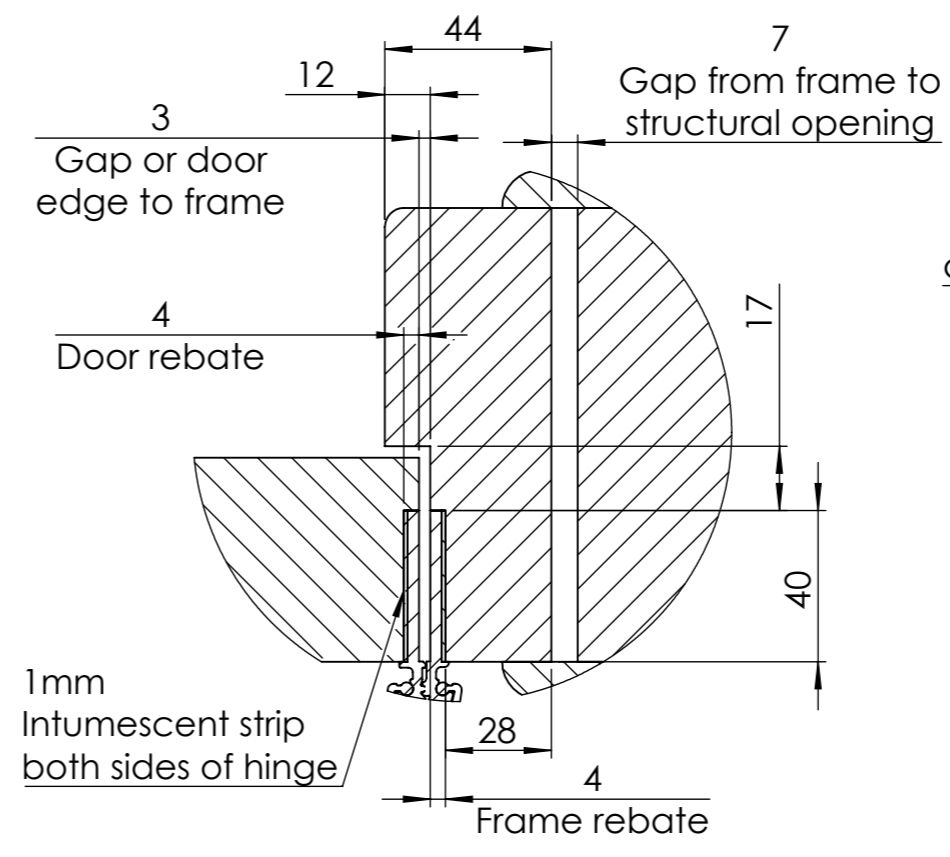

SOLO Door System - Opening Details

Dimensions in mm unless otherwise stated

44mm Door

908
Clear opening with door at 180°

SOLO Door System Single Leaf
SOD01-SOD06

54mm Door

908
Clear opening with door at 180°

sales@kingswaygroup.co.uk
www.kingswaygroup.co.uk

SOLO - Leaf and Half Door Opening Details

Dimensions in mm unless otherwise stated

44mm Door

54mm Door

1408
Clear opening with door at 180

1408
Clear opening with door at 180°

sales@kingswaygroup.co.uk
www.kingswaygroup.co.uk

SOLO - 44mm Double Door

Dimensions in mm unless otherwise stated

SOLO Door System
Double Leaf - 44mm door
Code: SOD05

sales@kingswaygroup.co.uk
www.kingswaygroup.co.uk

SOLO - 54mm Double Door

Dimensions in mm unless otherwise stated

SOLO Door System
Double Leaf - 54mm door
Code: SOD06

sales@kingswaygroup.co.uk
www.kingswaygroup.co.uk

SOLO - Double Door Opening Details

Dimensions in mm unless otherwise stated