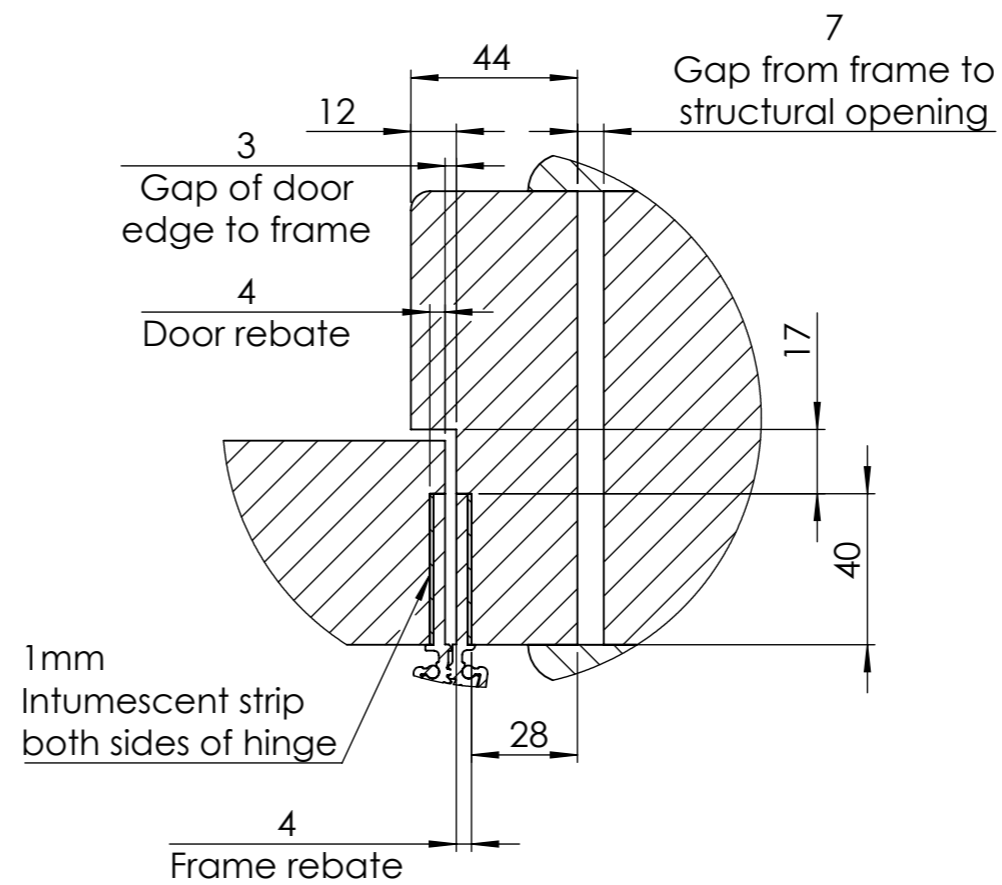

SOLO Door System - Opening Details

Dimensions in mm unless otherwise stated

44mm Door

908
Clear opening with door at 180°

SOLO Door System Single Leaf
SOD01-SOD06

54mm Door

908
Clear opening with door at 180°

SOLO - 44mm Leaf and Half Door

Dimensions in mm unless otherwise stated

SECTION E-E
44mm Door

DETAIL H
44mm Door

DETAIL G
44mm Door

SECTION F-F
44mm Door

SOLO Door System
Leaf & Half - 44mm door
Code: SOD03

sales@kingswaygroup.co.uk
www.kingswaygroup.co.uk

SOLO - 54mm Leaf and Half Door

Dimensions in mm unless otherwise stated

SECTION E-E
54mm Door

DETAIL H
54mm Door

DETAIL G
54mm Door

SECTION F-F
54mm Door

SOLO Door System
Leaf & Half - 54mm door
Code: SOD04

sales@kingswaygroup.co.uk
www.kingswaygroup.co.uk

SOLO - Leaf and Half Door Opening Details

Dimensions in mm unless otherwise stated

44mm Door

54mm Door

1408
Clear opening with door at 180

1408
Clear opening with door at 180°