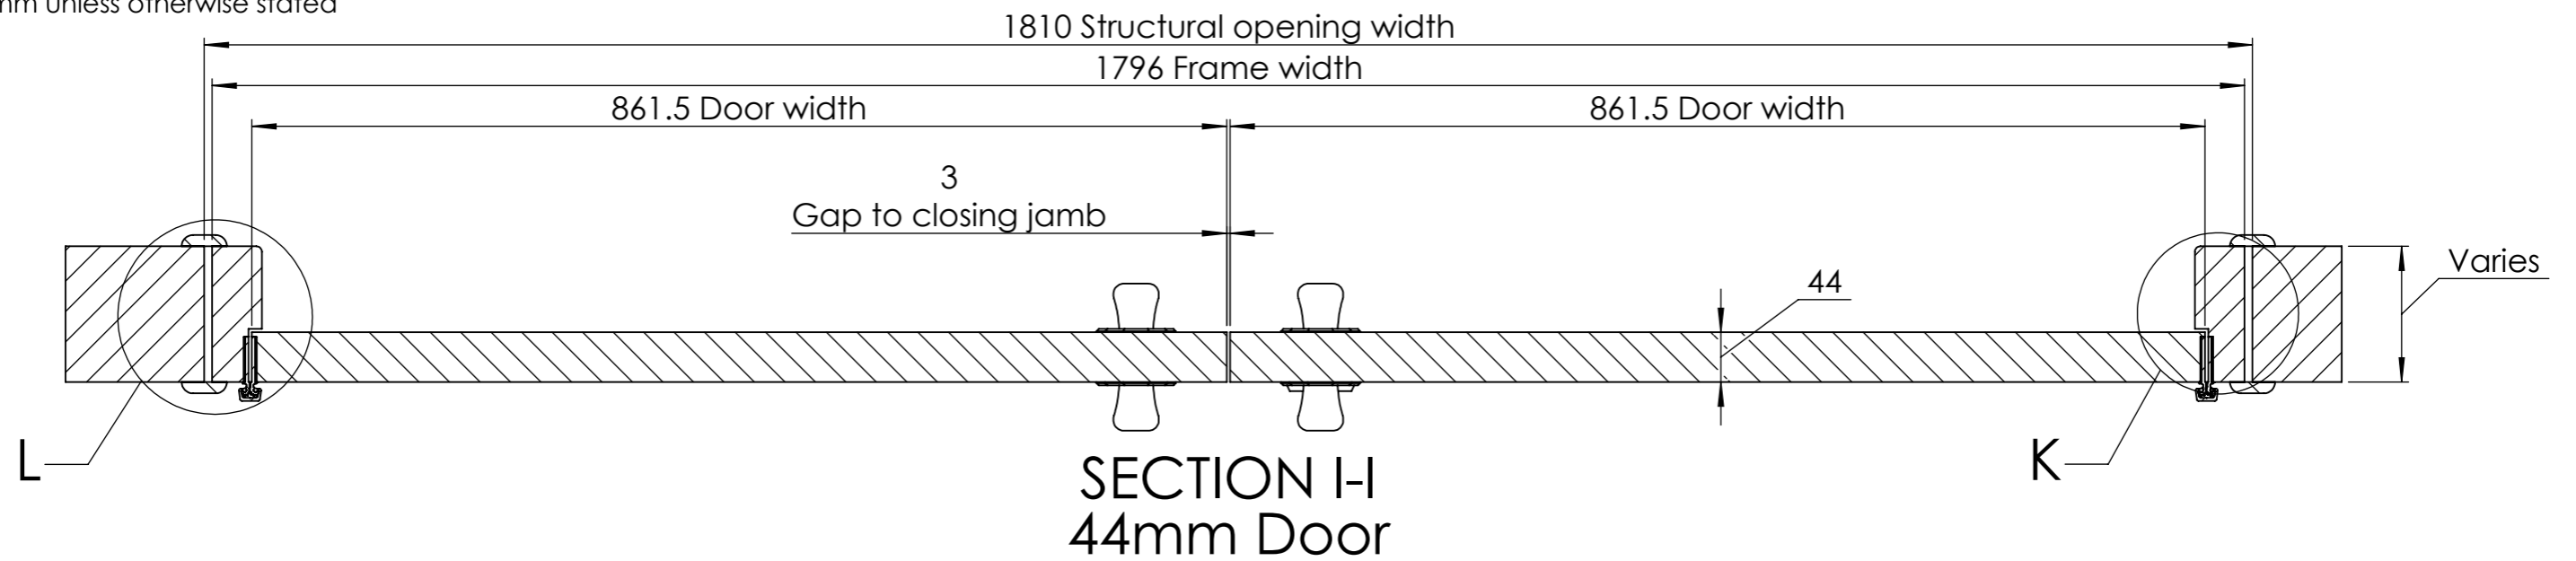

SOLO - 44mm Double Door

Dimensions in mm unless otherwise stated

SOLO Door System
Double Leaf - 44mm door
Code: SOD05

sales@kingswaygroup.co.uk
www.kingswaygroup.co.uk