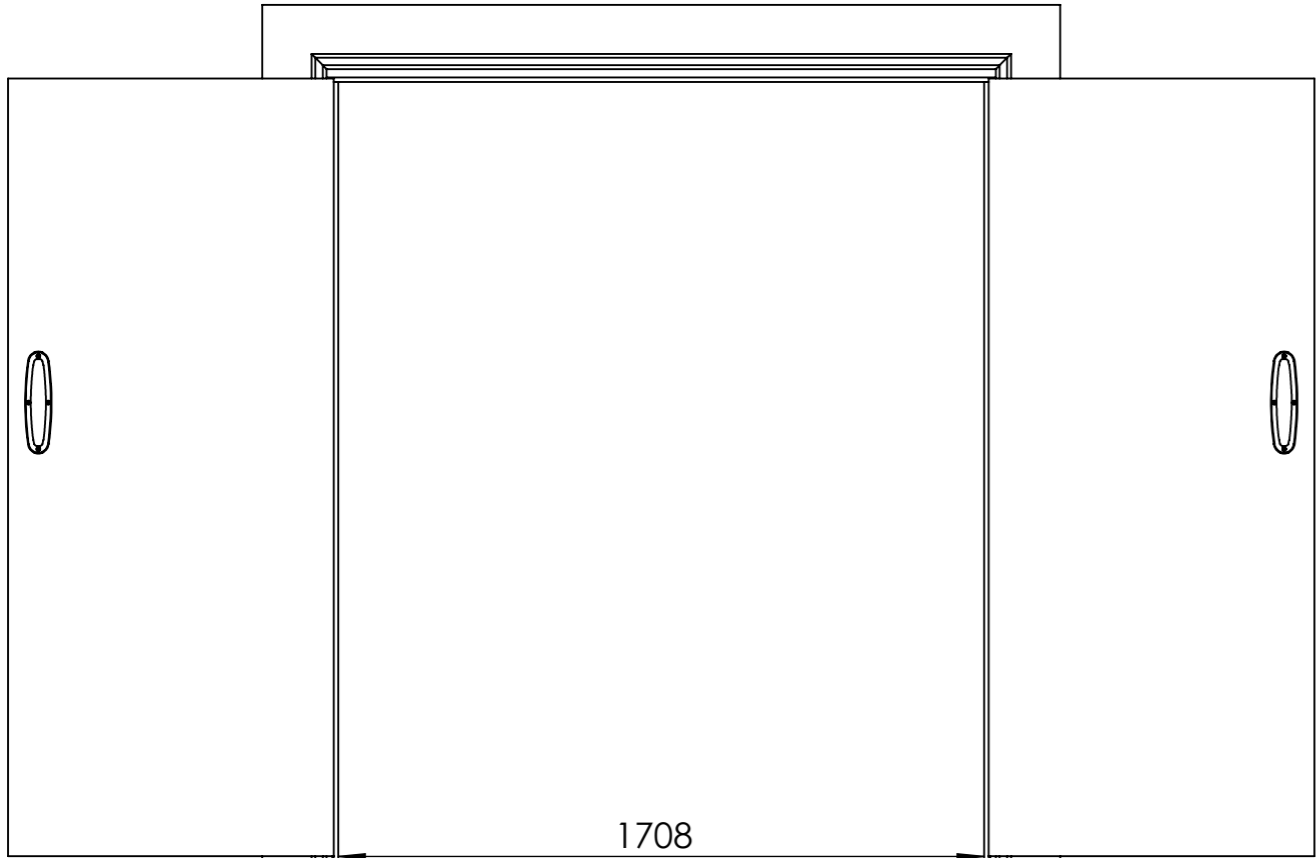

1708
Clear opening with
door at 180°