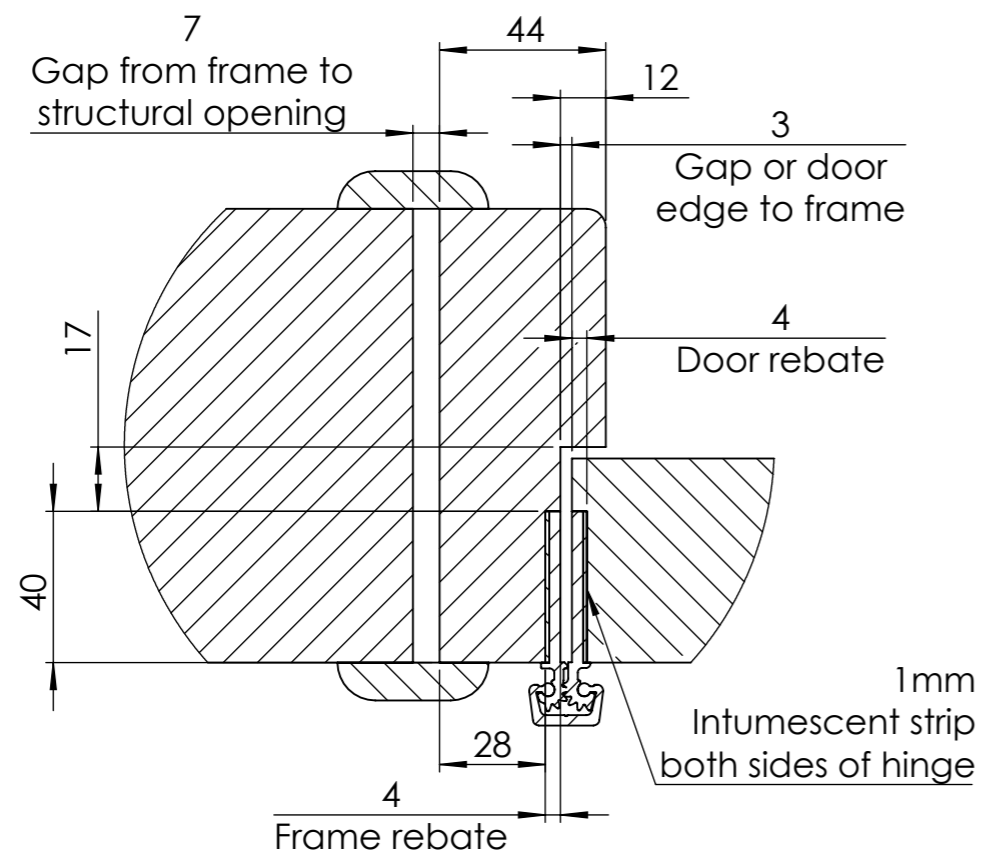

SOLO Door System - Opening Details

Dimensions in mm unless otherwise stated

44mm Door

908
Clear opening with door at 180°

SOLO Door System Single Leaf
SOD01-SOD06

54mm Door

908
Clear opening with door at 180°

sales@kingswaygroup.co.uk
www.kingswaygroup.co.uk

SOLO - Leaf and Half Door Opening Details

Dimensions in mm unless otherwise stated

44mm Door

54mm Door

1408
Clear opening with door at 180

1408
Clear opening with door at 180°

sales@kingswaygroup.co.uk
www.kingswaygroup.co.uk

SOLO - 44mm Double Door

Dimensions in mm unless otherwise stated

SOLO Door System
Double Leaf - 44mm door
Code: SOD05

sales@kingswaygroup.co.uk
www.kingswaygroup.co.uk

SOLO - 54mm Double Door

Dimensions in mm unless otherwise stated

SOLO Door System
Double Leaf - 54mm door
Code: SOD06

sales@kingswaygroup.co.uk
www.kingswaygroup.co.uk

SOLO - Double Door Opening Details

Dimensions in mm unless otherwise stated