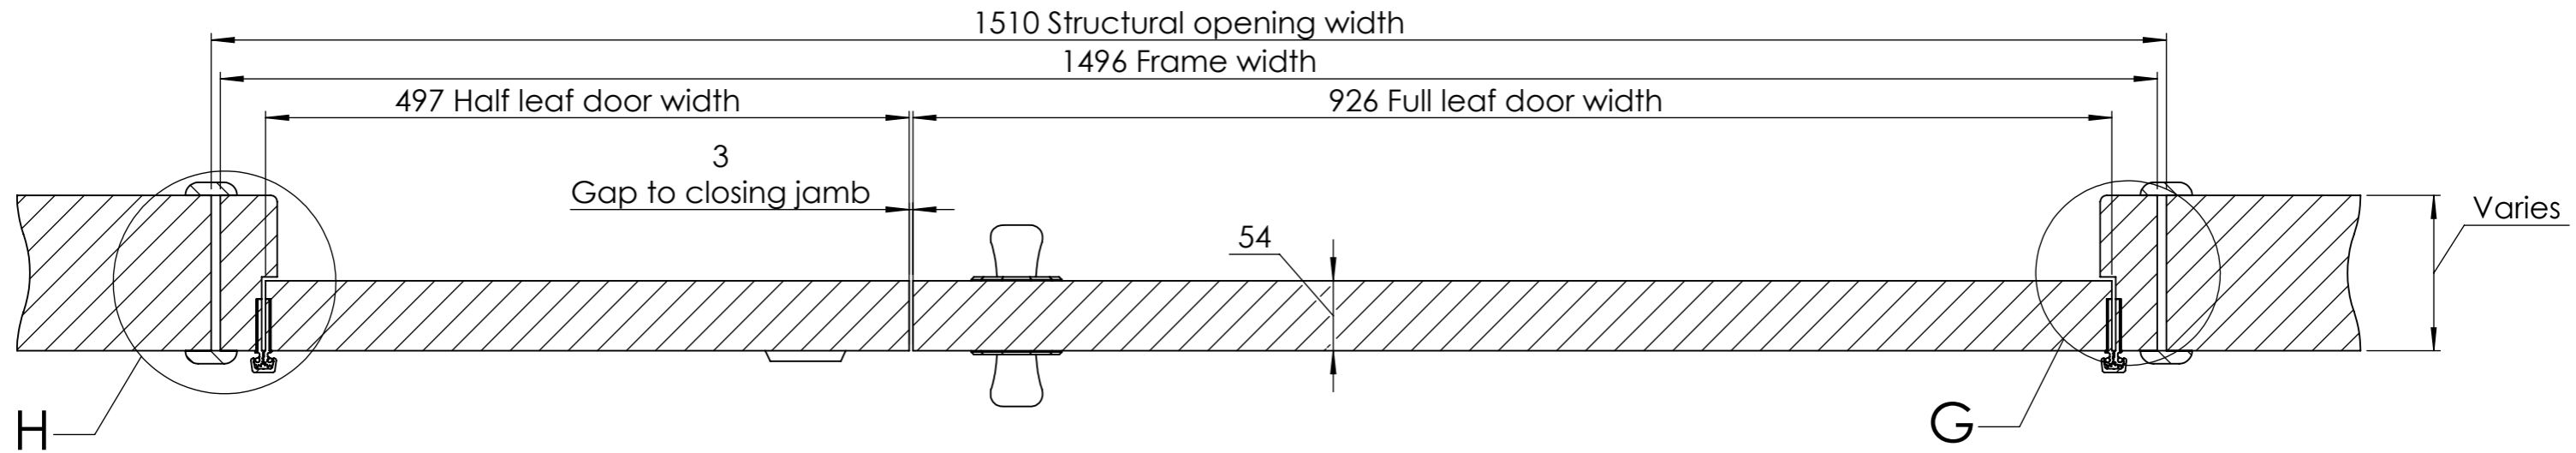

SOLO - 54mm Leaf and Half Door

Dimensions in mm unless otherwise stated

SECTION E-E
54mm Door