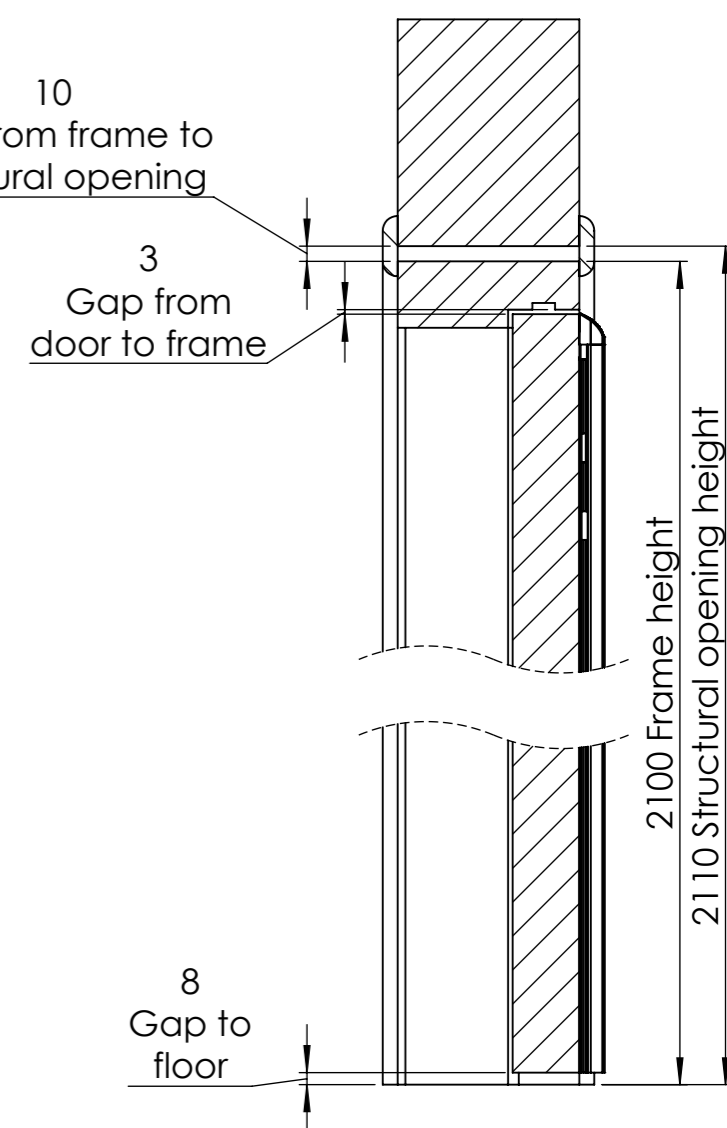

SOLO Door System - Opening Details

Dimensions in mm unless otherwise stated

44mm Door

908
Clear opening with door at 180°

SOLO Door System Single Leaf
SOD01-SOD06

54mm Door

908
Clear opening with door at 180°

SOLO - 44mm Leaf and Half Door

Dimensions in mm unless otherwise stated

SECTION E-E
44mm Door

DETAIL H
44mm Door

DETAIL G
44mm Door

SECTION F-F
44mm Door

SOLO Door System
Leaf & Half - 44mm door
Code: SOD03

sales@kingswaygroup.co.uk
www.kingswaygroup.co.uk

SOLO - 54mm Leaf and Half Door

Dimensions in mm unless otherwise stated

SECTION E-E
54mm Door

DETAIL H
54mm Door

DETAIL G
54mm Door

SECTION F-F
54mm Door

SOLO Door System
Leaf & Half - 54mm door
Code: SOD04

sales@kingswaygroup.co.uk
www.kingswaygroup.co.uk

SOLO - Leaf and Half Door Opening Details

Dimensions in mm unless otherwise stated

44mm Door

54mm Door

1408
Clear opening with door at 180

1408
Clear opening with door at 180°