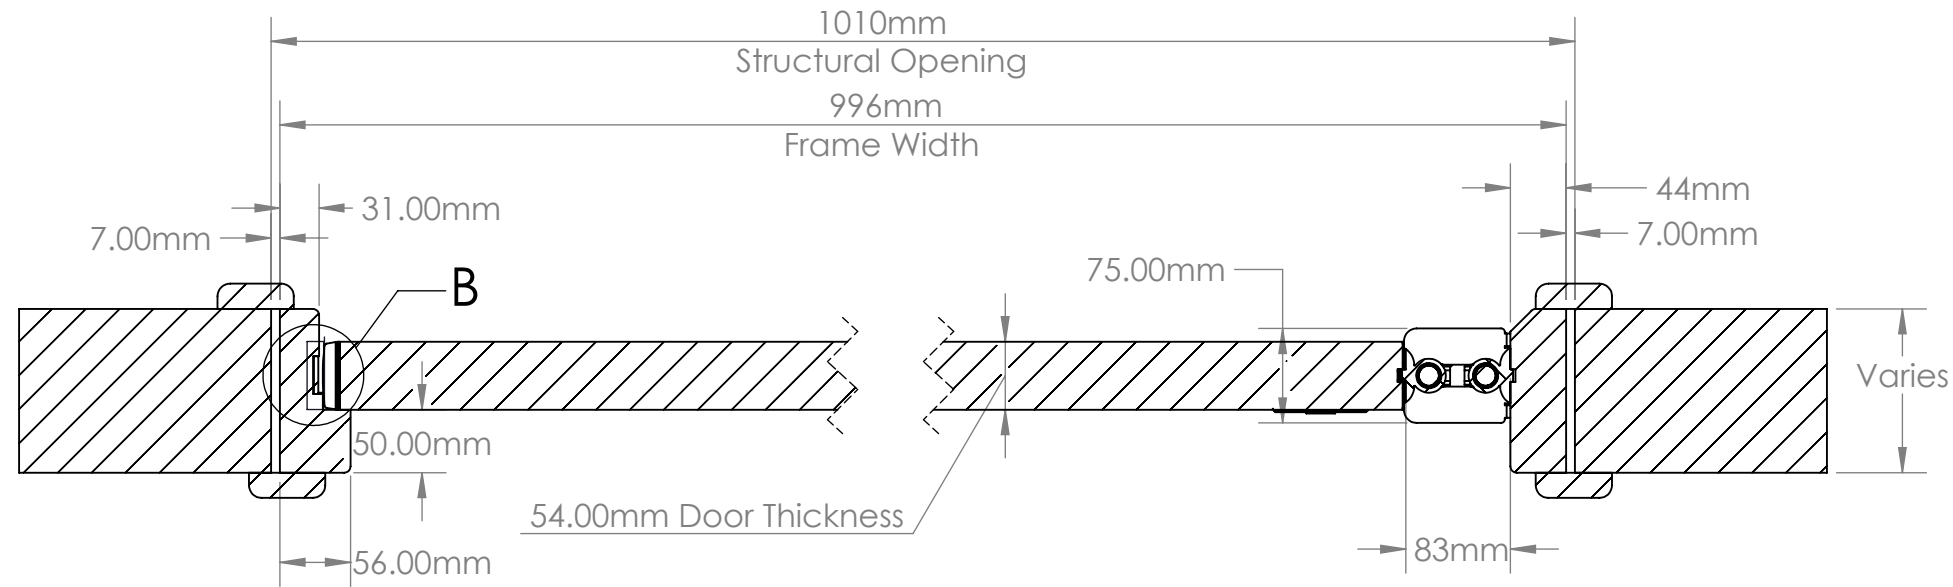

Corridor Side

Bedroom Side

SENTRY Door System Drawing  
Code: SEN02 (54mm Only)

sales@kingswaygroup.co.uk  
www.kingswaygroup.co.uk

Notes:

- 1. Dimensions shown are for a 1010 x 2110mm structural opening

SECTION A-A

DETAIL B  
SCALE 1 : 1

SECTION C-C  
SCALE 1 : 8

SENTRY Door System Drawing  
Code: SEN02 (54mm Only)

sales@kingswaygroup.co.uk  
www.kingswaygroup.co.uk

Notes:

1. Dimensions shown are for a 1010 x 2110mm structural opening

### Inward Opening Function

### Anti Barricade Opening Stage 3

SENTRY Door System Drawing  
Code: SEN02 (54mm Only)

sales@kingswaygroup.co.uk  
www.kingswaygroup.co.uk

Notes:

1. Dimensions shown are for a 1010 x 2110mm structural opening