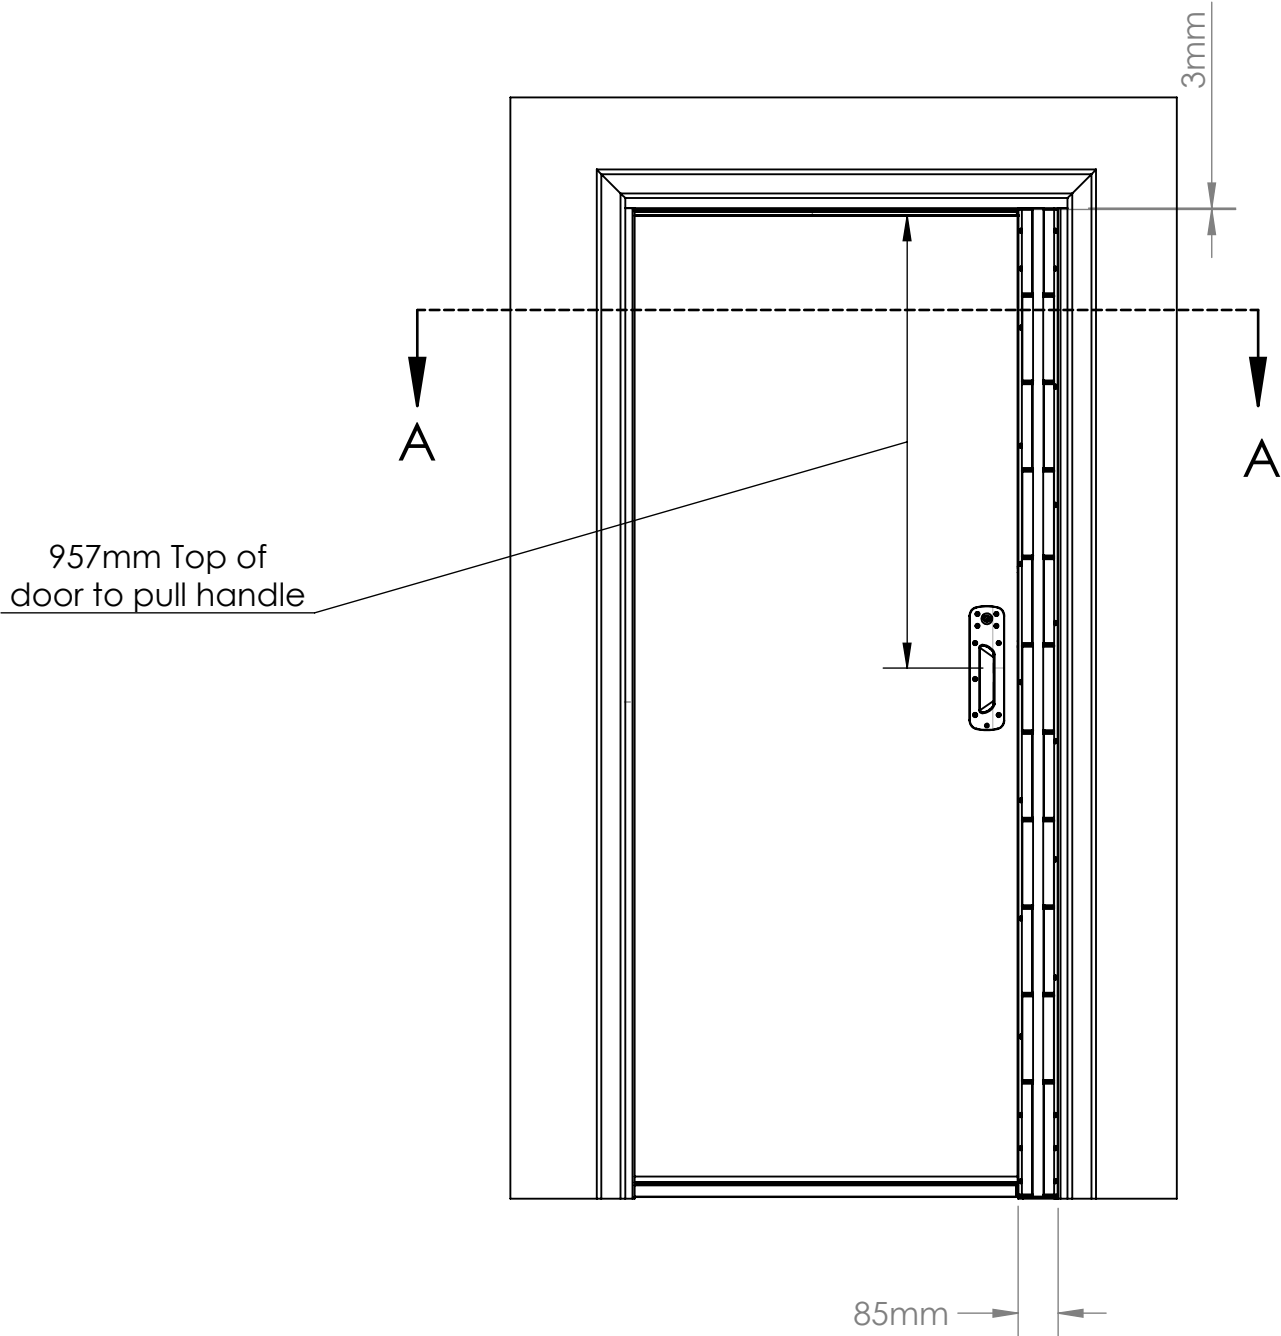

Corridor Side

Bedroom Side

SENTRY Door System Drawing  
Code: SEN02 (54mm Only)

sales@kingswaygroup.co.uk  
www.kingswaygroup.co.uk

Notes:

- 1. Dimensions shown are for a 1010 x 2110mm structural opening

SECTION A-A

DETAIL B  
SCALE 1 : 1

SECTION C-C  
SCALE 1 : 8

SENTRY Door System Drawing  
Code: SEN02 (54mm Only)

sales@kingswaygroup.co.uk  
www.kingswaygroup.co.uk

Notes:

1. Dimensions shown are for a 1010 x 2110mm structural opening

### Inward Opening Function

### Anti Barricade Opening Stage 3

SENTRY Door System Drawing  
Code: SEN02 (54mm Only)

sales@kingswaygroup.co.uk  
www.kingswaygroup.co.uk

Notes:

1. Dimensions shown are for a 1010 x 2110mm structural opening