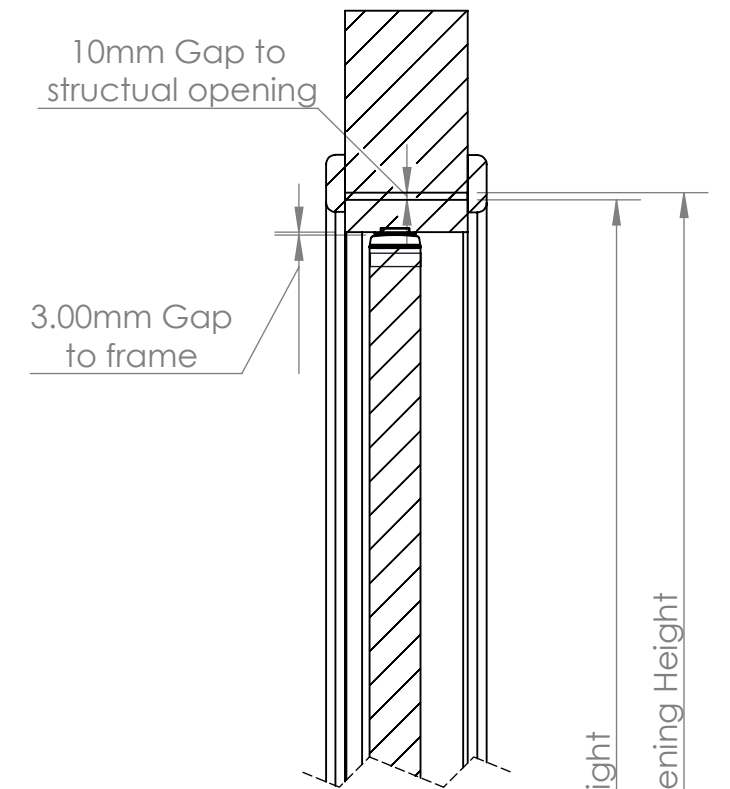

Corridor Side

Bedroom Side

SENTRY Door System Drawing  
Code: SEN02 (54mm Only)

sales@kingswaygroup.co.uk  
www.kingswaygroup.co.uk

Notes:

- 1. Dimensions shown are for a 1010 x 2110mm structural opening

SECTION A-A

DETAIL B  
SCALE 1 : 1

SECTION C-C  
SCALE 1 : 8

SENTRY Door System Drawing  
Code: SEN02 (54mm Only)

sales@kingswaygroup.co.uk  
www.kingswaygroup.co.uk

Notes:

1. Dimensions shown are for a 1010 x 2110mm structural opening

### Inward Opening Function

### Anti Barricade Opening Stage 3

SENTRY Door System Drawing  
Code: SEN02 (54mm Only)

sales@kingswaygroup.co.uk  
www.kingswaygroup.co.uk

Notes:

1. Dimensions shown are for a 1010 x 2110mm structural opening