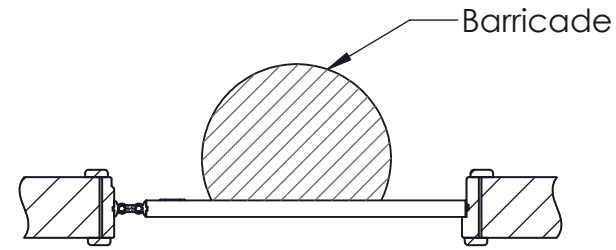

Anti Barricade Opening Stage 1