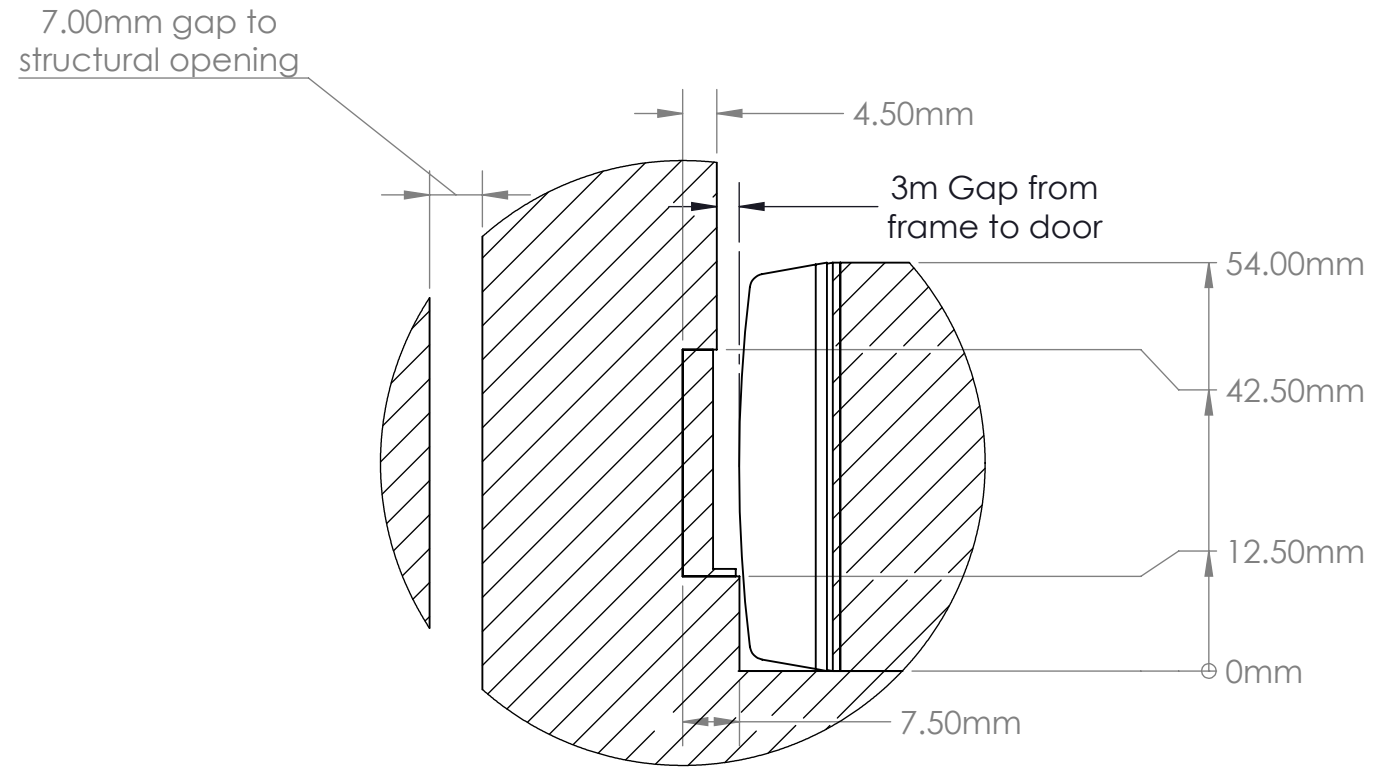

Corridor Side

Bedroom Side

SENTRY Door System Drawing  
Code: SEN02 (54mm Only)

sales@kingswaygroup.co.uk  
www.kingswaygroup.co.uk

Notes:

- 1. Dimensions shown are for a 1010 x 2110mm structural opening

SECTION A-A

DETAIL B  
SCALE 1 : 1

SECTION C-C  
SCALE 1 : 8

SENTRY Door System Drawing  
Code: SEN02 (54mm Only)

sales@kingswaygroup.co.uk  
www.kingswaygroup.co.uk

Notes:

1. Dimensions shown are for a 1010 x 2110mm structural opening

### Inward Opening Function

### Anti Barricade Opening Stage 3

SENTRY Door System Drawing  
Code: SEN02 (54mm Only)

sales@kingswaygroup.co.uk  
www.kingswaygroup.co.uk

Notes:

1. Dimensions shown are for a 1010 x 2110mm structural opening