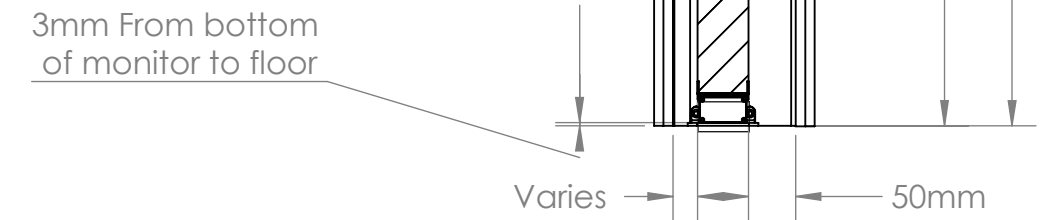

Corridor Side

Bedroom Side

SENTRY Door System Drawing  
Code: SEN02 (54mm Only)

sales@kingswaygroup.co.uk  
www.kingswaygroup.co.uk

Notes:

- 1. Dimensions shown are for a 1010 x 2110mm structural opening

SECTION A-A

DETAIL B  
SCALE 1 : 1

SECTION C-C  
SCALE 1 : 8

SENTRY Door System Drawing  
Code: SEN02 (54mm Only)

sales@kingswaygroup.co.uk  
www.kingswaygroup.co.uk

Notes:

1. Dimensions shown are for a 1010 x 2110mm structural opening

### Inward Opening Function