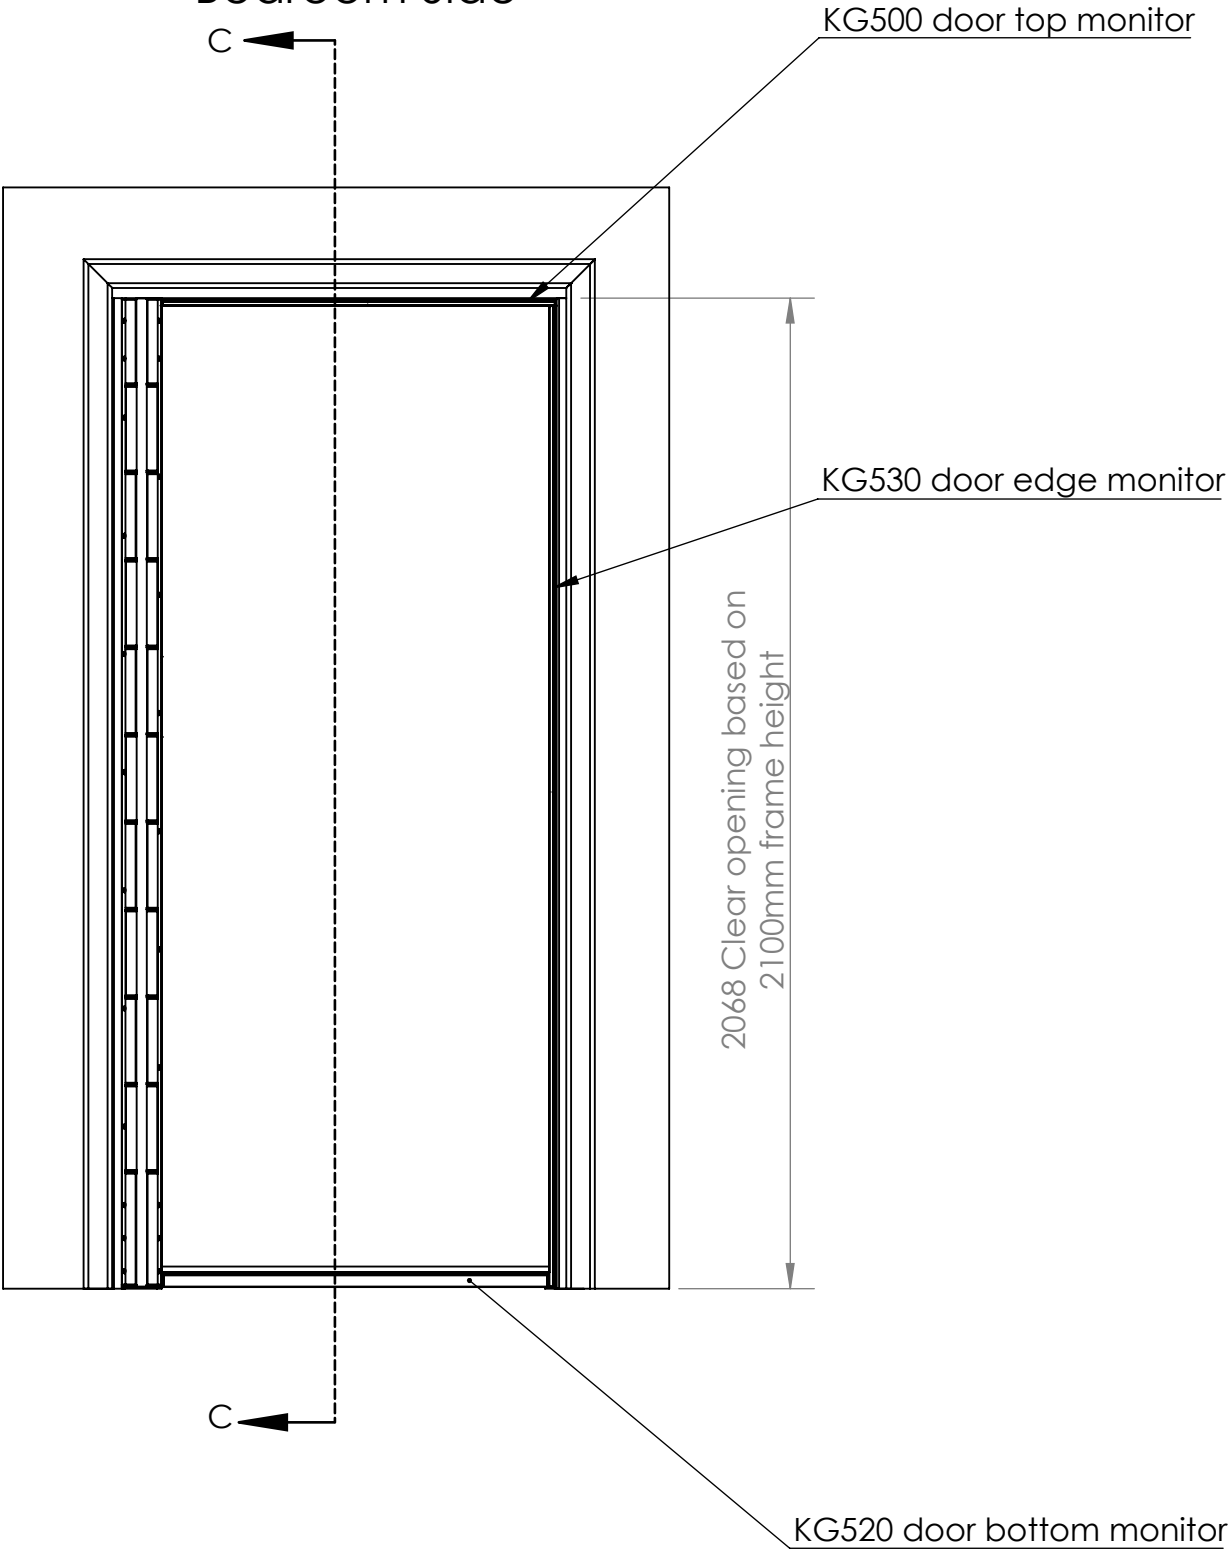

Corridor Side

Bedroom Side

SENTRY Door System Drawing  
Code: SEN02 (54mm Only)

sales@kingswaygroup.co.uk  
www.kingswaygroup.co.uk

Notes:

- 1. Dimensions shown are for a 1010 x 2110mm structural opening

SECTION A-A

DETAIL B  
SCALE 1 : 1

SECTION C-C  
SCALE 1 : 8

SENTRY Door System Drawing  
Code: SEN02 (54mm Only)

sales@kingswaygroup.co.uk  
www.kingswaygroup.co.uk

Notes:

1. Dimensions shown are for a 1010 x 2110mm structural opening

### Inward Opening Function

### Anti Barricade Opening Stage 3

SENTRY Door System Drawing  
Code: SEN02 (54mm Only)

sales@kingswaygroup.co.uk  
www.kingswaygroup.co.uk

Notes:

1. Dimensions shown are for a 1010 x 2110mm structural opening