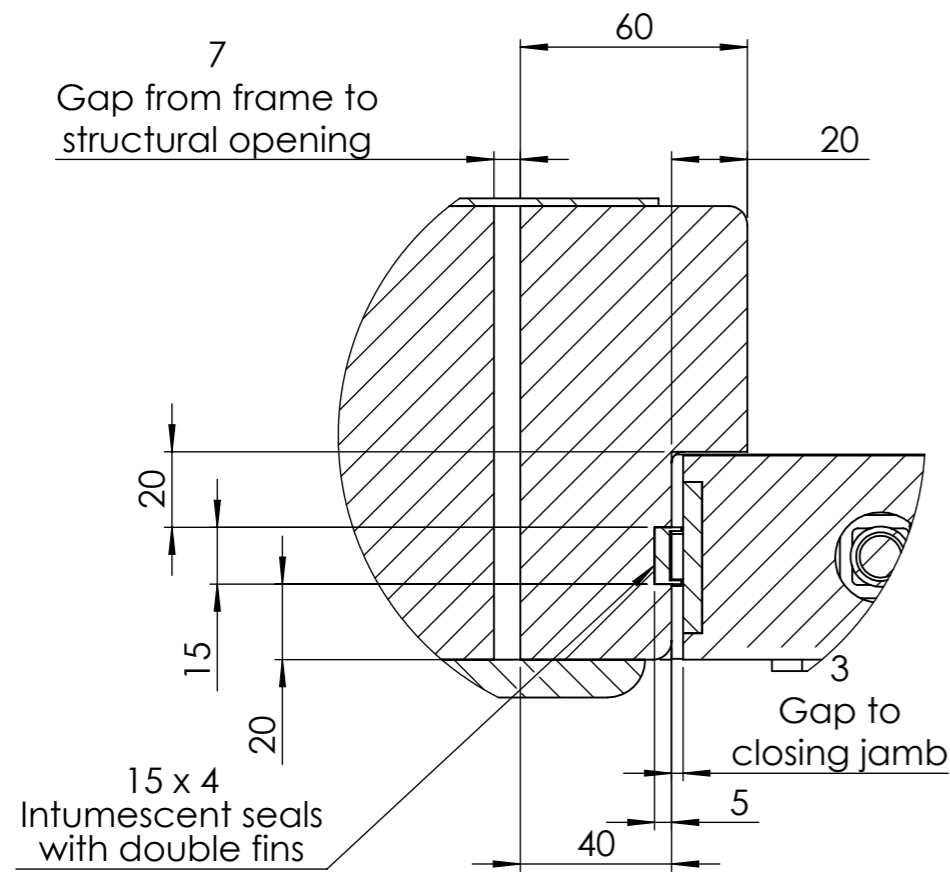

SEC01 SECLUSION Door System

Dimensions in mm unless otherwise stated

SECLUSION Door System
Code: SEC01

sales@kingswaygroup.co.uk
www.kingswaygroup.co.uk

Door frame details

Dimensions in mm unless otherwise stated

DETAIL G
54mm Door

DETAIL F
54mm Door

SECTION E-E
54mm Door

Kingsway SECLUSION High Strength Door System
Code: SEC01

sales@kingswaygroupglobal.co.uk
www.kingswaygroupglobal.co.uk

SEC01 SECLUSION Door System

Dimensions in mm unless otherwise stated

54mm Door

876
Clear opening with
door at 180°

SECLUSION Door System
Code: SEC01

sales@kingswaygroup.co.uk
www.kingswaygroup.co.uk