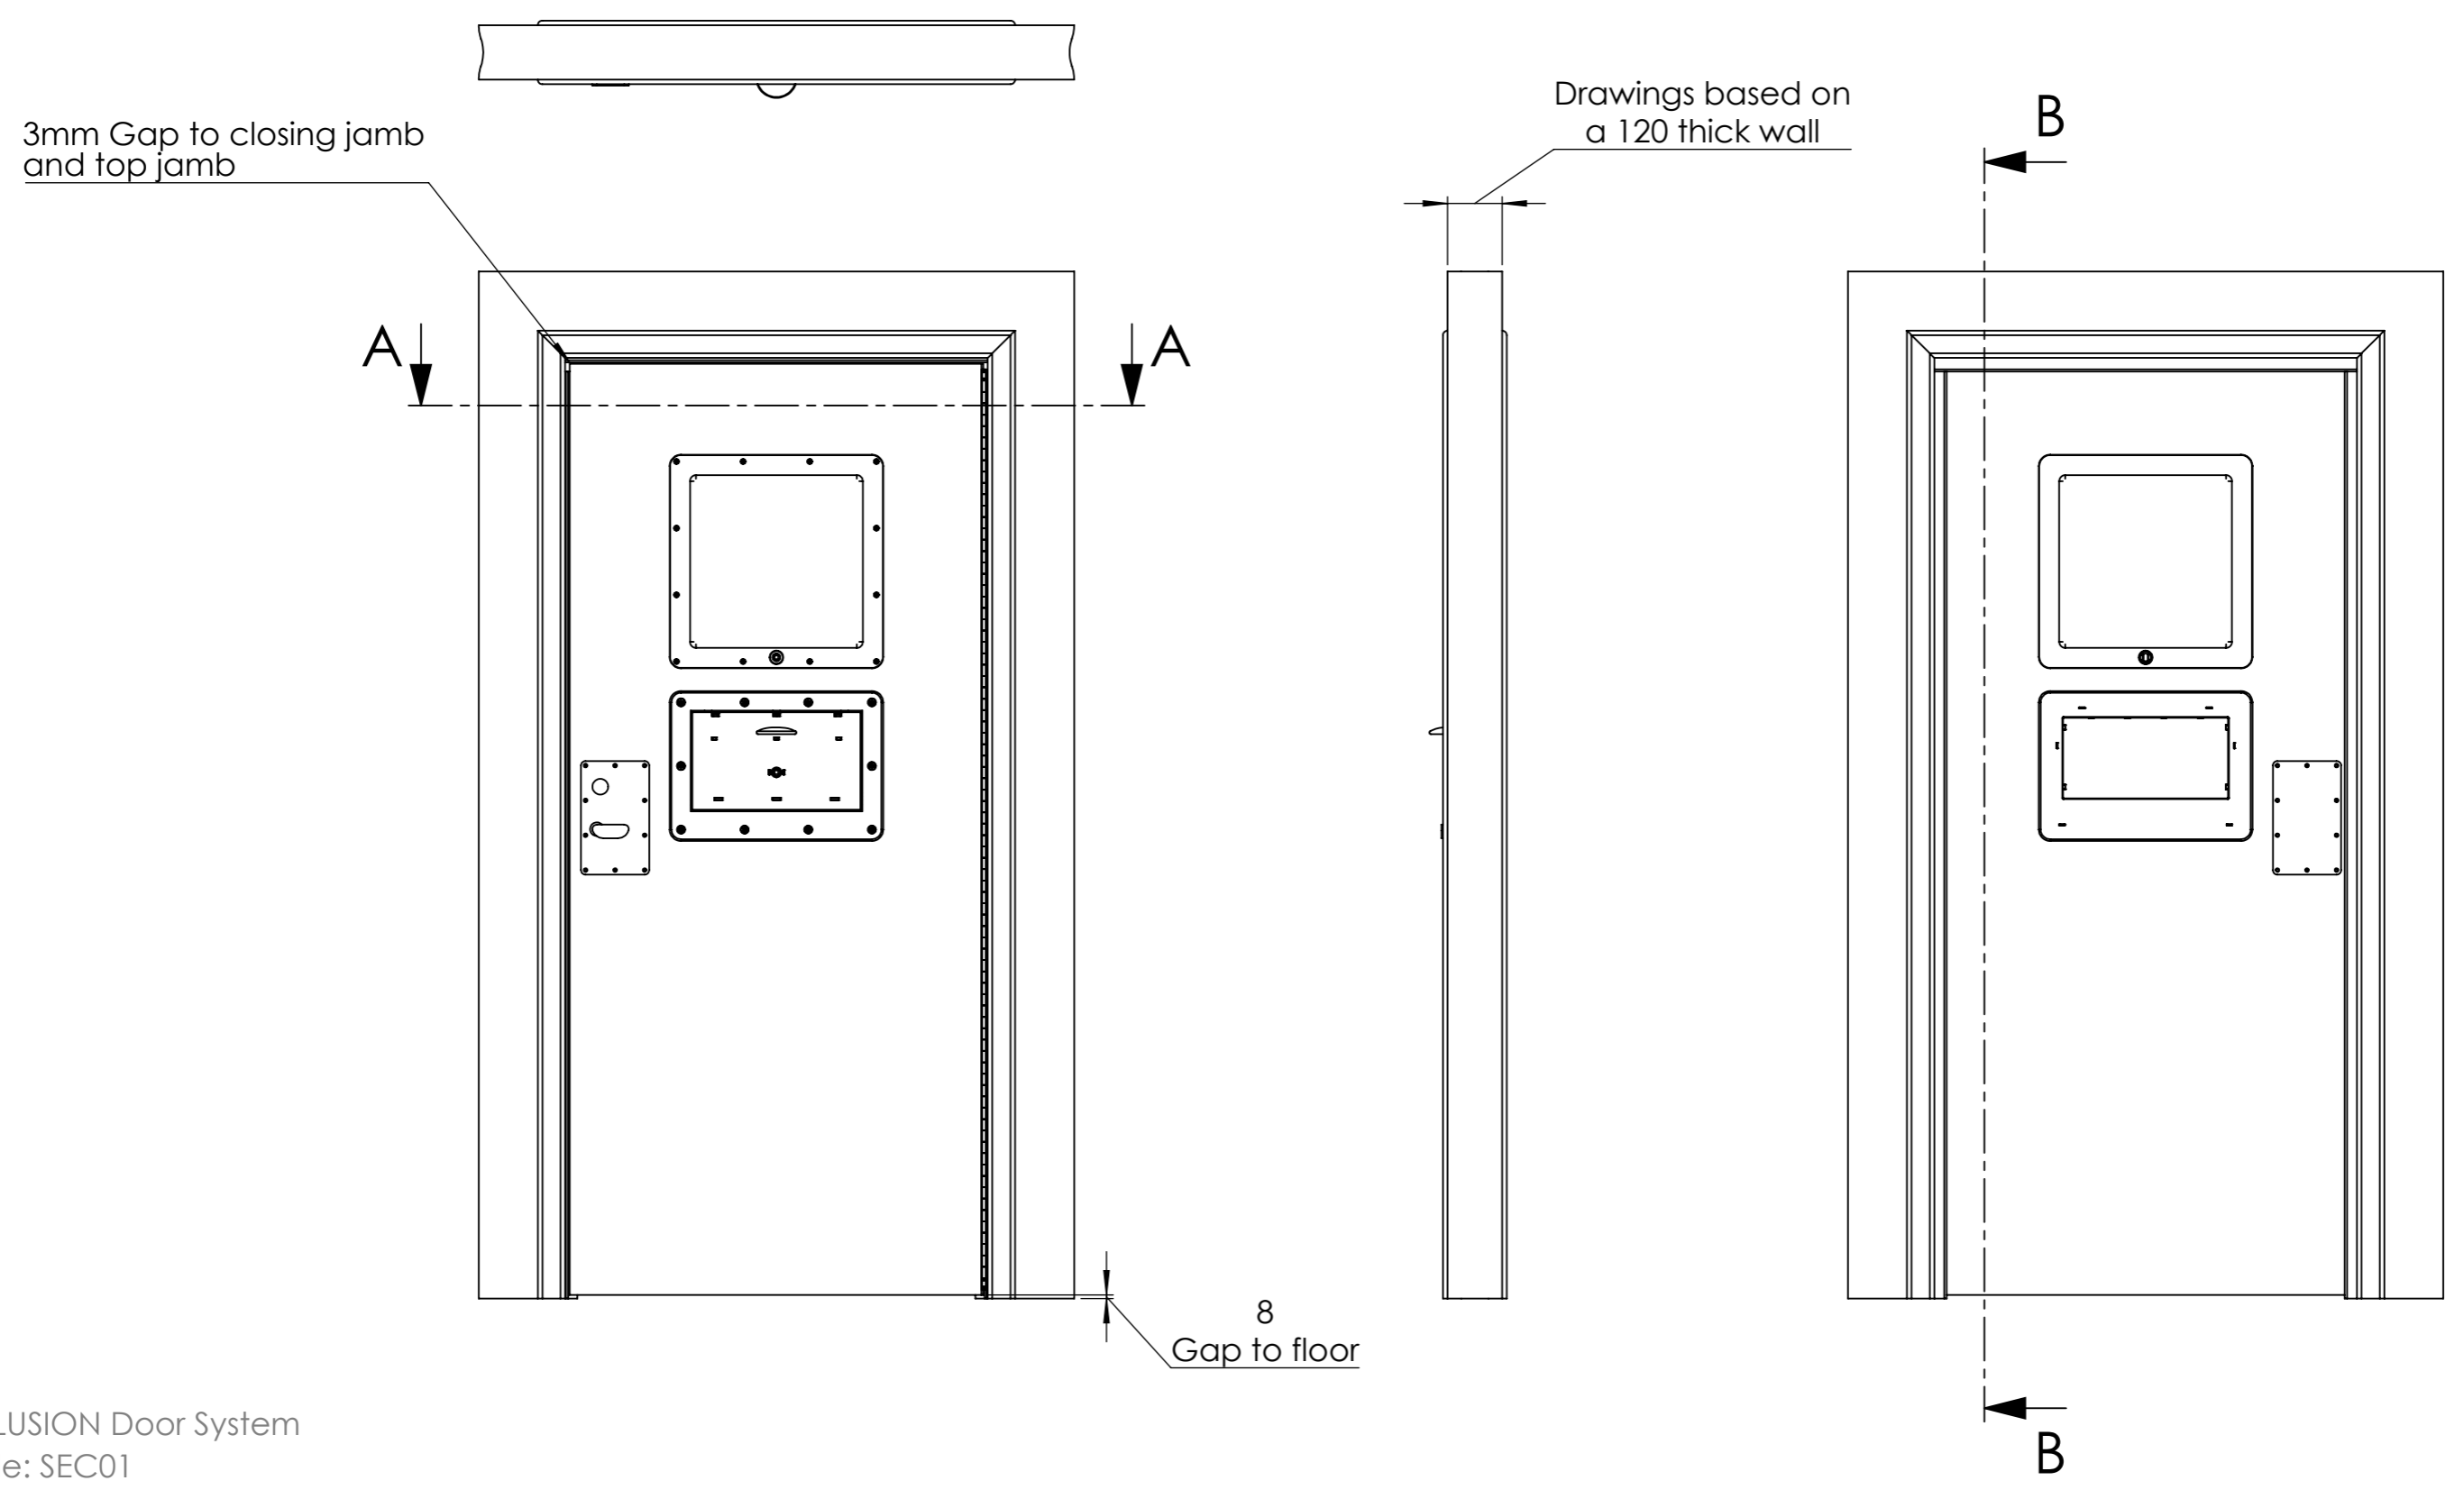

SEC01 SECLUSION Door System

Dimensions in mm unless otherwise stated

SECLUSION Door System
Code: SEC01

sales@kingswaygroup.co.uk
www.kingswaygroup.co.uk

Door frame details

Dimensions in mm unless otherwise stated

DETAIL G
54mm Door

DETAIL F
54mm Door

SECTION E-E
54mm Door

Kingsway SECLUSION High Strength Door System
Code: SEC01

sales@kingswaygroupglobal.co.uk
www.kingswaygroupglobal.co.uk

SEC01 SECLUSION Door System

Dimensions in mm unless otherwise stated

54mm Door

876
Clear opening with
door at 180°

SECLUSION Door System
Code: SEC01

sales@kingswaygroup.co.uk
www.kingswaygroup.co.uk