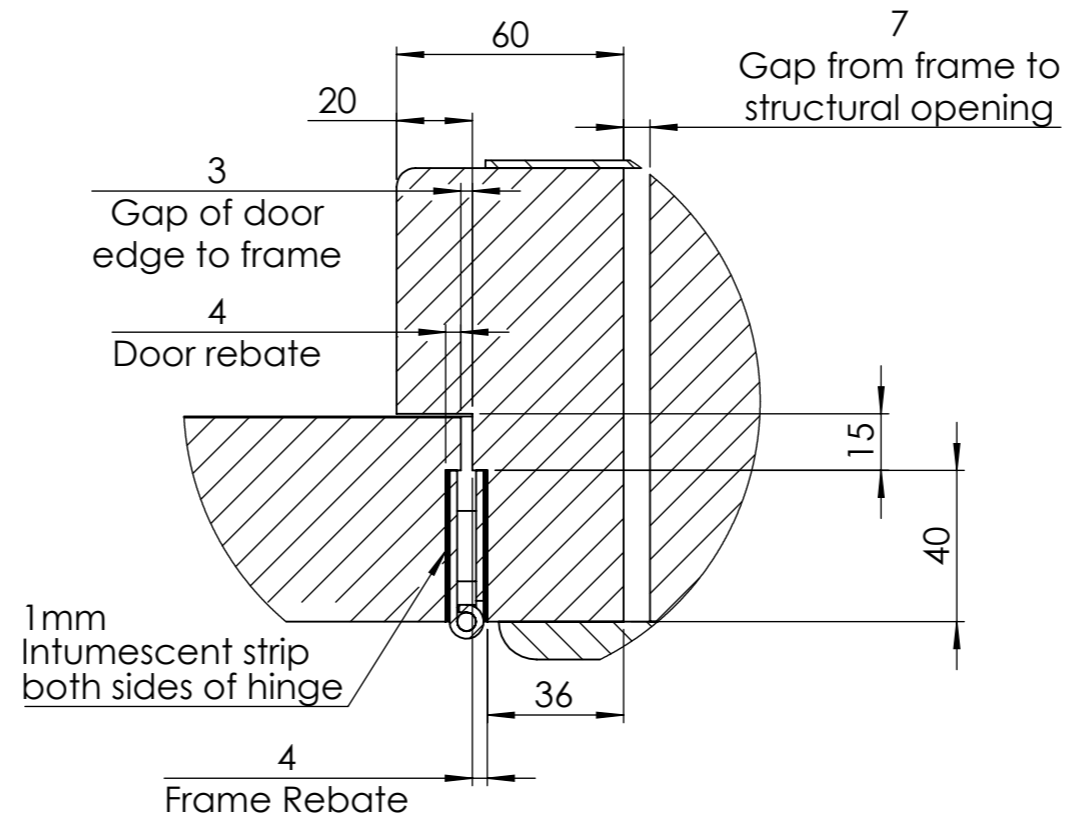

SEC01 SECLUSION Door System

Dimensions in mm unless otherwise stated

SECLUSION Door System
Code: SEC01

sales@kingswaygroup.co.uk
www.kingswaygroup.co.uk

Door frame details

Dimensions in mm unless otherwise stated

DETAIL G
54mm Door

DETAIL F
54mm Door

SECTION E-E
54mm Door

Kingsway SECLUSION High Strength Door System
Code: SEC01

sales@kingswaygroupglobal.co.uk
www.kingswaygroupglobal.co.uk

SEC01 SECLUSION Door System

Dimensions in mm unless otherwise stated

54mm Door

876
Clear opening with
door at 180°

SECLUSION Door System
Code: SEC01

sales@kingswaygroup.co.uk
www.kingswaygroup.co.uk