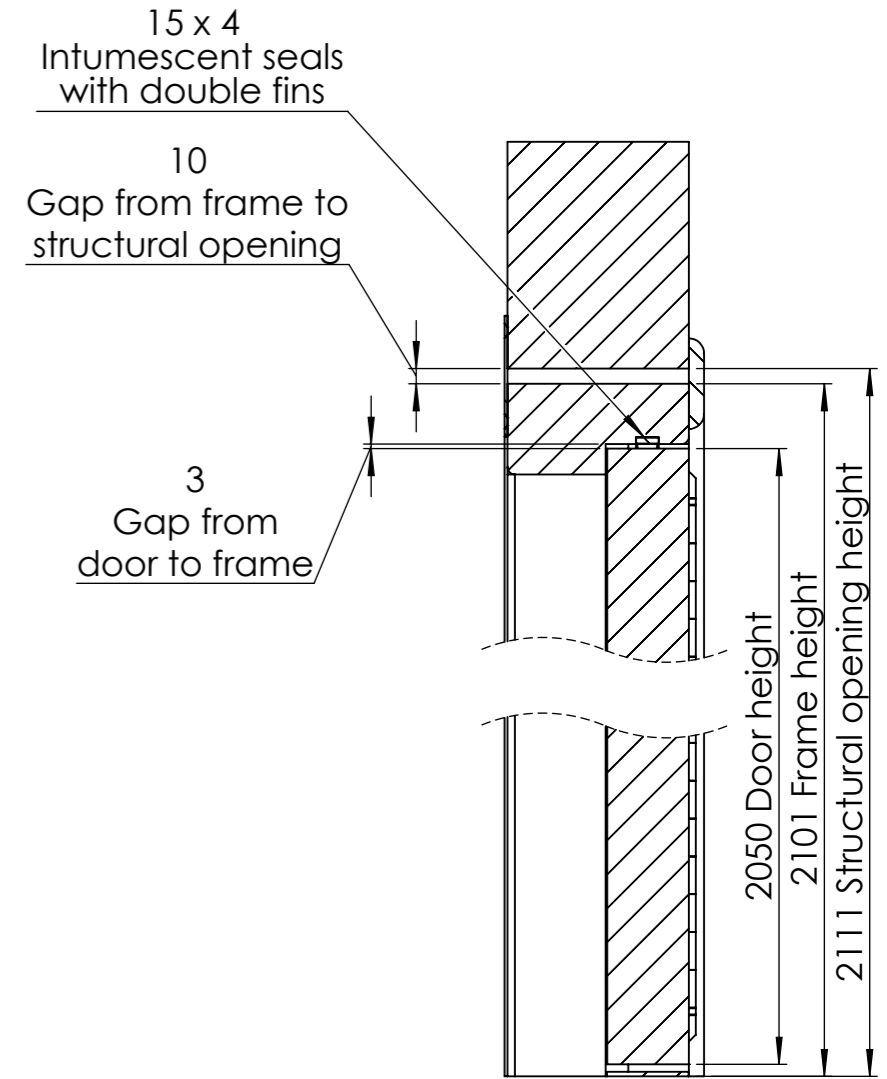

SEC01 SECLUSION Door System

Dimensions in mm unless otherwise stated

SECLUSION Door System
Code: SEC01

sales@kingswaygroup.co.uk
www.kingswaygroup.co.uk

Door frame details

Dimensions in mm unless otherwise stated

DETAIL G
54mm Door

DETAIL F
54mm Door

SECTION E-E
54mm Door

Kingsway SECLUSION High Strength Door System
Code: SEC01

sales@kingswaygroupglobal.co.uk
www.kingswaygroupglobal.co.uk

SEC01 SECLUSION Door System

Dimensions in mm unless otherwise stated

54mm Door

876
Clear opening with
door at 180°

SECLUSION Door System
Code: SEC01

sales@kingswaygroup.co.uk
www.kingswaygroup.co.uk