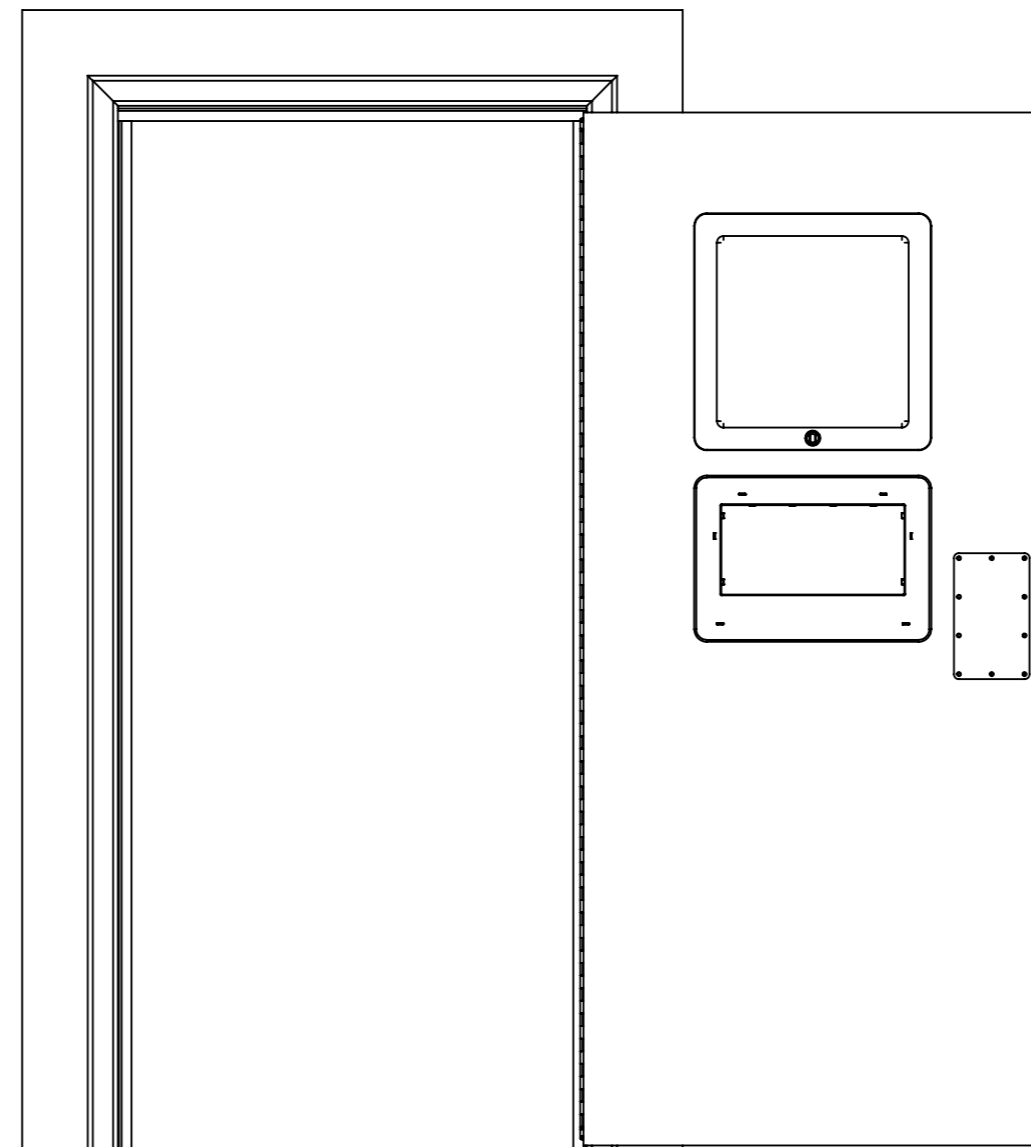

SEC01 SECLUSION Door System

Dimensions in mm unless otherwise stated

SECLUSION Door System
Code: SEC01

sales@kingswaygroup.co.uk
www.kingswaygroup.co.uk

Door frame details

Dimensions in mm unless otherwise stated

DETAIL G
54mm Door

DETAIL F
54mm Door

SECTION E-E
54mm Door

Kingsway SECLUSION High Strength Door System
Code: SEC01

sales@kingswaygroupglobal.co.uk
www.kingswaygroupglobal.co.uk

SEC01 SECLUSION Door System

Dimensions in mm unless otherwise stated

54mm Door

876
Clear opening with
door at 180°

SECLUSION Door System
Code: SEC01

sales@kingswaygroup.co.uk
www.kingswaygroup.co.uk