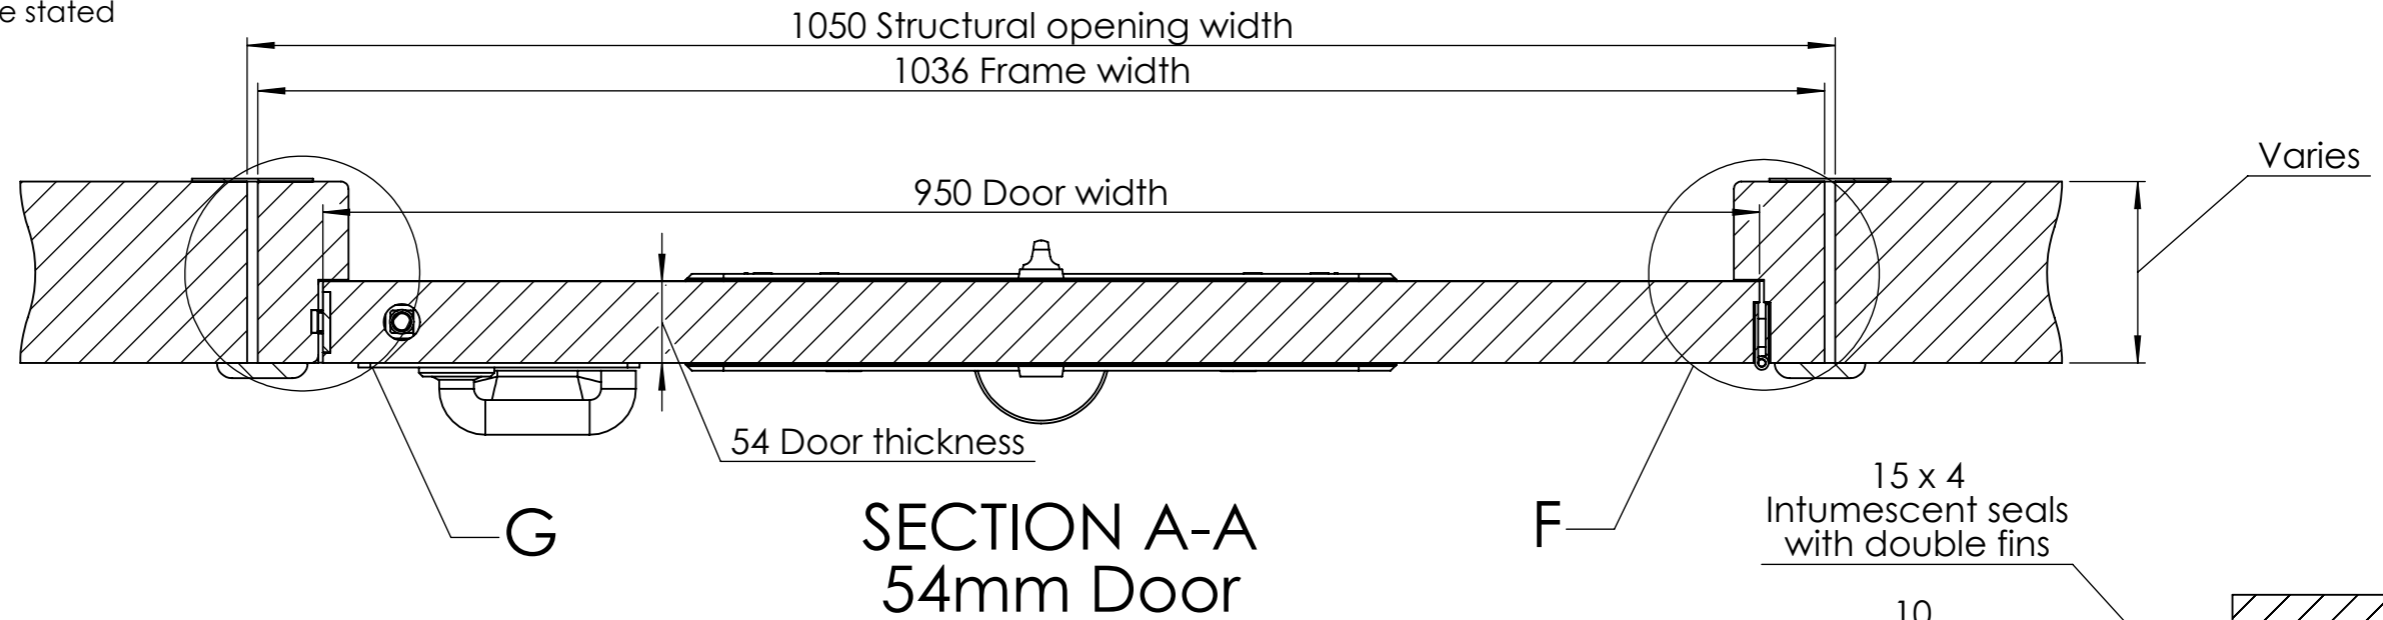

SEC01 SECLUSION Door System

Dimensions in mm unless otherwise stated

SECLUSION Door System
Code: SEC01

sales@kingswaygroup.co.uk
www.kingswaygroup.co.uk

Door frame details

Dimensions in mm unless otherwise stated

DETAIL G
54mm Door

DETAIL F
54mm Door

SECTION E-E
54mm Door

Kingsway SECLUSION High Strength Door System
Code: SEC01

sales@kingswaygroupglobal.co.uk
www.kingswaygroupglobal.co.uk

SEC01 SECLUSION Door System

Dimensions in mm unless otherwise stated

54mm Door

876
Clear opening with
door at 180°

SECLUSION Door System
Code: SEC01

sales@kingswaygroup.co.uk
www.kingswaygroup.co.uk