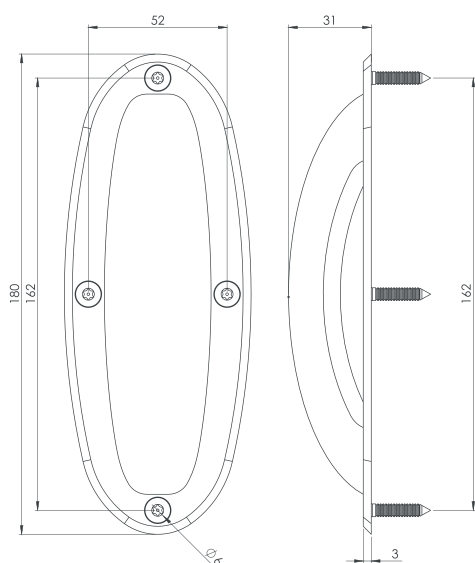

Product datasheet

Kingsway
Group

KG30 Easy Grip Handle

Anti-ligature Disclaimer

Anti-ligature Disclaimer The anti-ligature design characteristics of this product are not intended to replace or substitute the need for necessary supervision of those who may be at risk, or for other necessary protective measures to be taken in the specific circumstances of usage. Kingsway Group, Inc. does not offer any products for sale as being 'ligature-free' and will not be liable for any claims arising from ligature attachment on its products. It is the customer's responsibility to ensure that products purchased and installed are suitable for the environments they are installed in.

The Easy Grip pull handle is a compact handle that has a shaped back plate to enhance the overall appearance and create a modern environment. It has been designed to give excellent grip yet remain safe for installation in all user group areas.

Installation Description

- Mark out the four fixing holes by placing the handle on the door making sure that the face of the handle is flat on the door.
- Fix the handle in place using the 4 countersunk security screws.