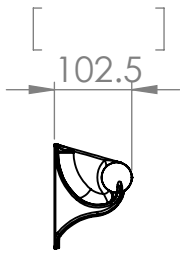

KG251 Right Hand Grab Bar

KG250 Left Hand Grab Bar

Kingsway Anti Ligature
DDA Compliant
Washroom Grab Rail
Code: KG250 / KG251

sales@kingswaygroup.co.uk
www.kingswaygroup.co.uk