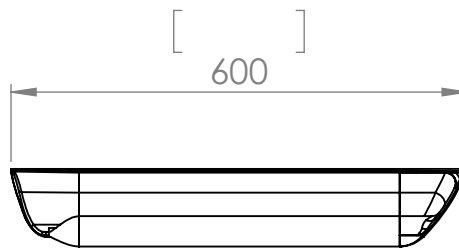

KG251 Right Hand Grab Bar

KG250 Left Hand Grab Bar

Kingsway Anti Ligature
DDA Compliant
Washroom Grab Rail
Code: KG250 / KG251

sales@kingswaygroup.co.uk
www.kingswaygroup.co.uk