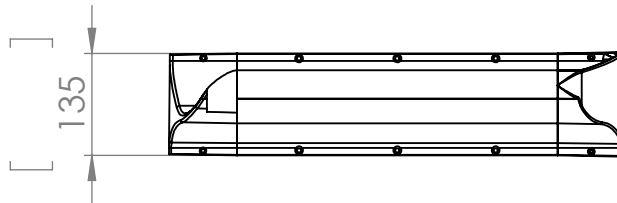

KG251 Right Hand Grab Bar

KG250 Left Hand Grab Bar

Kingsway Anti Ligature
DDA Compliant
Washroom Grab Rail
Code: KG250 / KG251

sales@kingswaygroup.co.uk
www.kingswaygroup.co.uk