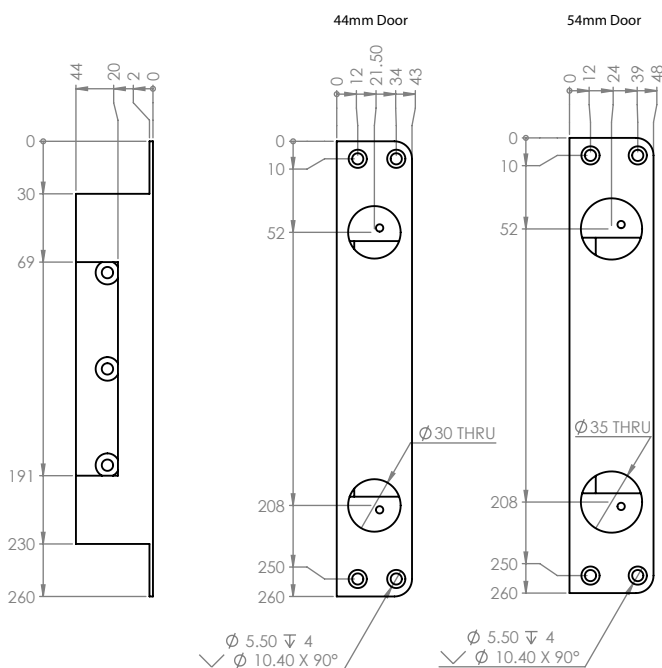

Product datasheet

Kingsway Group

KG245 High Secure Electric Strike Housing

Anti-ligature Disclaimer

Anti-ligature Disclaimer The anti-ligature design characteristics of this product are not intended to replace or substitute the need for necessary supervision of those who may be at risk, or for other necessary protective measures to be taken in the specific circumstances of usage. Kingsway Group, Inc. does not offer any products for sale as being 'ligature-free' and will not be liable for any claims arising from ligature attachment on its products. It is the customer's responsibility to ensure that products purchased and installed are suitable for the environments they are installed in.

High security electric strike housing designed for timber and metal door applications in high secure environments.

Installation Description

- Mark out carefully the area on the edge of the door where the housing is to be fitted and drill out for the full depth of the housing body.
- Once you can insert the housing into the door you will be able to mark out for the forend. This should be done with a fine pencil or knife.
- Cut out to allow the forend of the housing to fit flush with the door and fix in place using the security fixings provided.