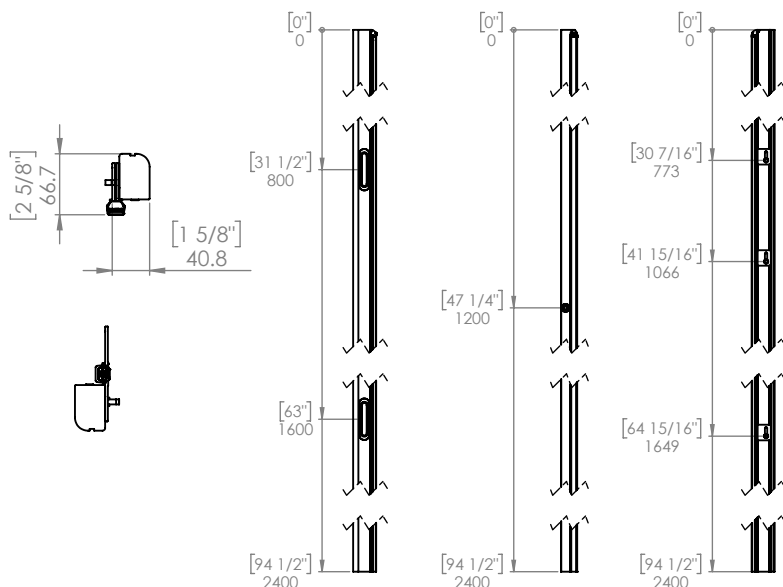

Anti-ligature Disclaimer

Anti-ligature Disclaimer The anti-ligature design characteristics of this product are not intended to replace or substitute the need for necessary supervision of those who may be at risk, or for other necessary protective measures to be taken in the specific circumstances of usage. Kingsway Group, Inc. does not offer any products for sale as being 'ligature-free' and will not be liable for any claims arising from ligature attachment on its products. It is the customer's responsibility to ensure that products purchased and installed are suitable for the environments they are installed in.

Guarantee

5 Year Guarantee*

*For faulty manufacture and not for damage

Specification

KG206 SwingStop 3 Lock, Single Key, Hardwood