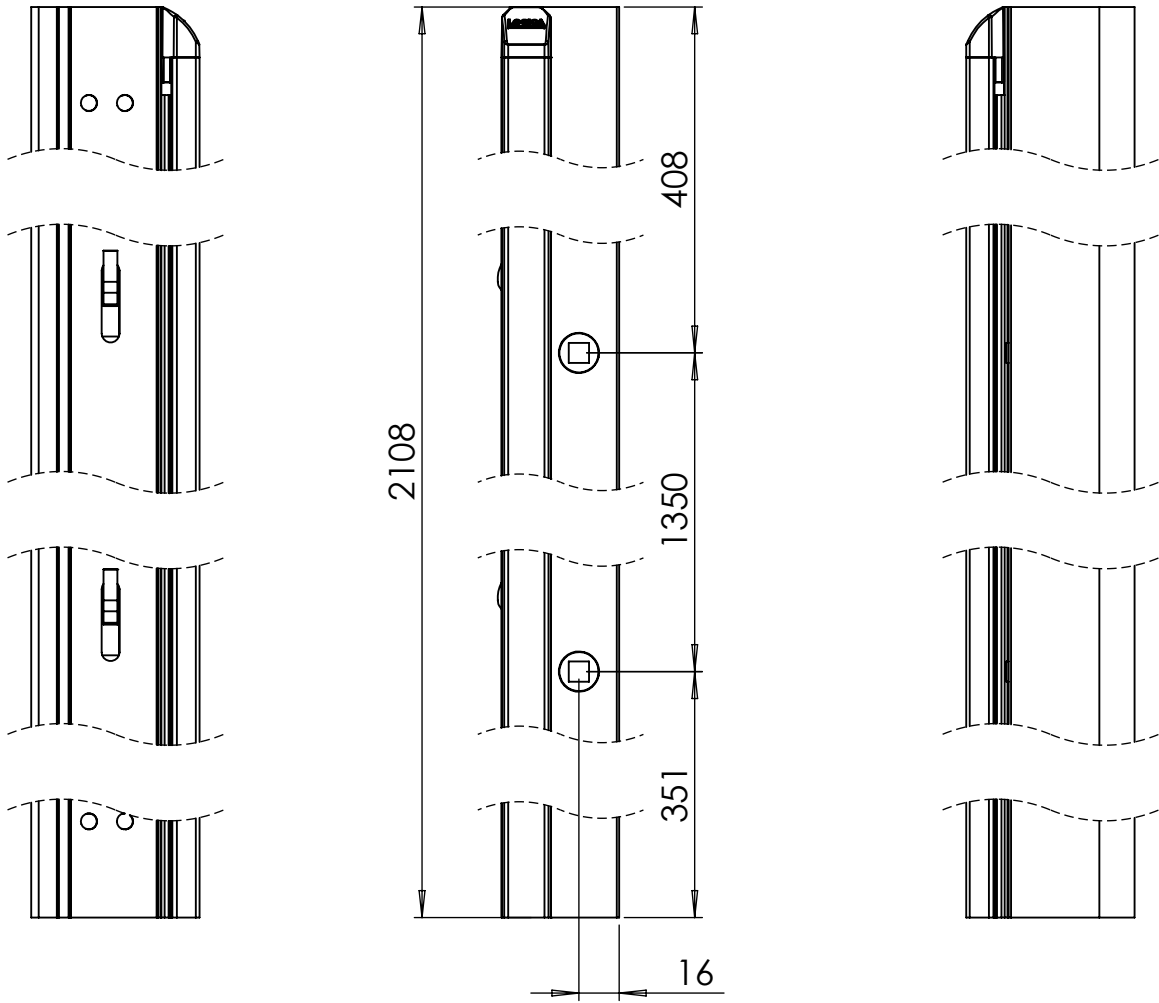

KG205 Cut Sheet

A4 - Not to scale

Swing Stop
Anti-Barricade Door Stop
2 Point Lock - with Notch
Code: KG205.N

sales@kingswaygroup.co.uk
www.kingswaygroup.co.uk

KG205.N Cut Sheet

A4 - Not to scale

Notch cut out details.
All other dimensions as per
KG205

Notch profile cut through first hinge section only

Swing Stop
Anti-Barricade Door Stop
2 Point Lock - with Notch
Code: KG205.N

sales@kingswaygroup.co.uk
www.kingswaygroup.co.uk