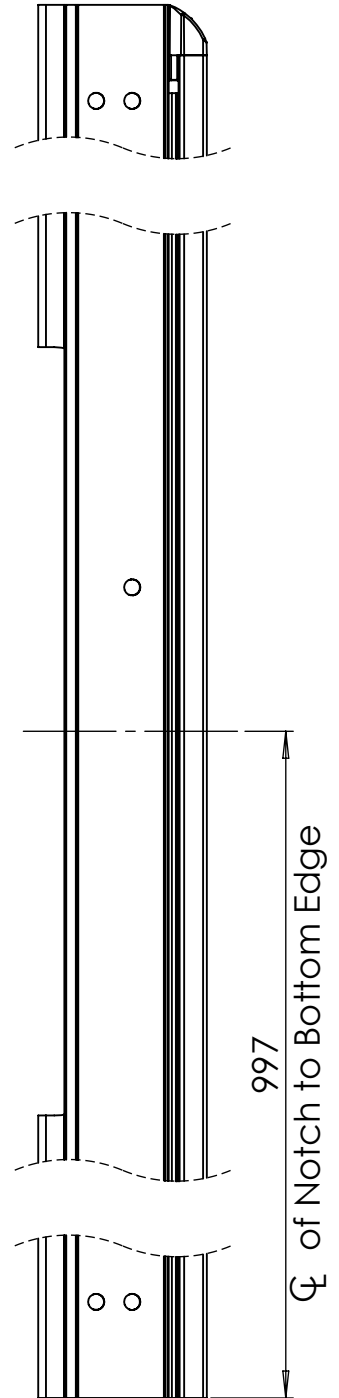

KG205 Cut Sheet

A4 - Not to scale

Swing Stop
Anti-Barricade Door Stop
2 Point Lock - with Notch
Code: KG205.N

sales@kingswaygroup.co.uk
www.kingswaygroup.co.uk

KG205.N Cut Sheet

A4 - Not to scale

Notch cut out details.
All other dimensions as per
KG205

Notch profile cut through first hinge section only

Swing Stop
Anti-Barricade Door Stop
2 Point Lock - with Notch
Code: KG205.N

sales@kingswaygroup.co.uk
www.kingswaygroup.co.uk