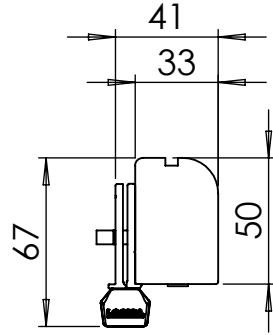

KG205 Cut Sheet

A4 - Not to scale

Swing Stop
Anti-Barricade Door Stop
2 Point Lock - with Notch
Code: KG205.N

sales@kingswaygroup.co.uk
www.kingswaygroup.co.uk

KG205.N Cut Sheet

A4 - Not to scale

Notch cut out details.
All other dimensions as per
KG205

Notch profile cut through first hinge section only

Swing Stop
Anti-Barricade Door Stop
2 Point Lock - with Notch
Code: KG205.N

sales@kingswaygroup.co.uk
www.kingswaygroup.co.uk