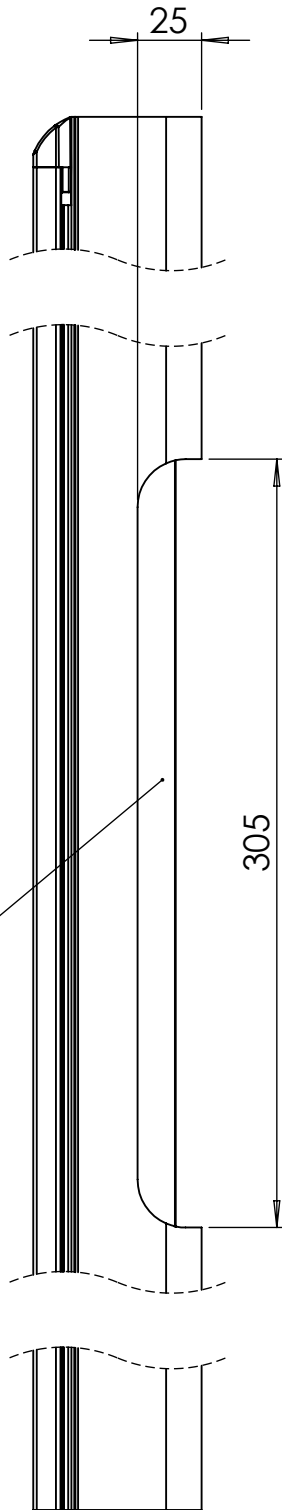

KG205 Cut Sheet

A4 - Not to scale

Swing Stop
Anti-Barricade Door Stop
2 Point Lock - with Notch
Code: KG205.N

sales@kingswaygroup.co.uk
www.kingswaygroup.co.uk

KG205.N Cut Sheet

A4 - Not to scale

Notch cut out details.
All other dimensions as per
KG205

Notch profile cut through first hinge section only

Swing Stop
Anti-Barricade Door Stop
2 Point Lock - with Notch
Code: KG205.N

sales@kingswaygroup.co.uk
www.kingswaygroup.co.uk