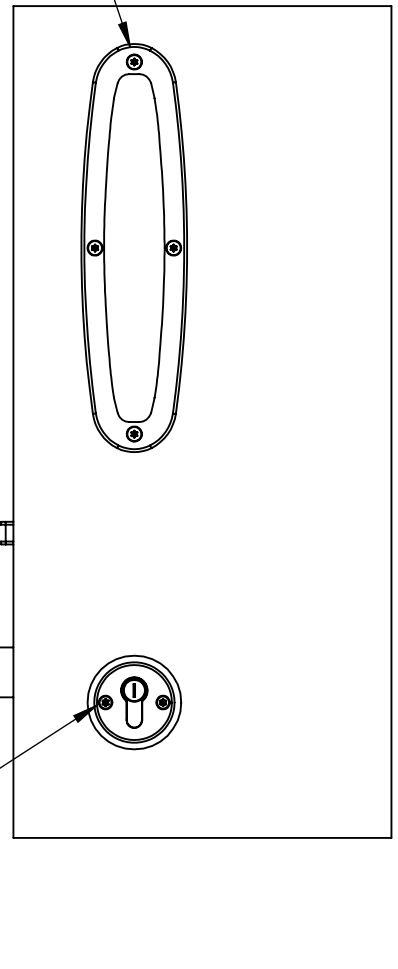

KG40 - Egrogrip pull handle on back plate

KG40 - Egrogrip pull handle on back plate

KG129 - Rollerbolt lockcase

KG176 - Euro cylinder escutcheon

KG176 - Euro cylinder escutcheon

[1 11/16"]
43

Kingsway Communal
Deadlock Lockset
Code: KG1700