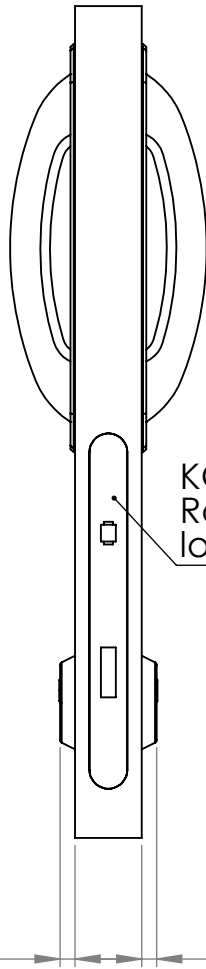

KG40 - Egrogrip pull handle on back plate

KG40 - Egrogrip pull handle on back plate

KG129 - Rollerbolt lockcase

KG176 - Euro cylinder escutcheon

KG176 - Euro cylinder escutcheon

[1 11/16"]
43

Kingsway Communal
Deadlock Lockset
Code: KG1700