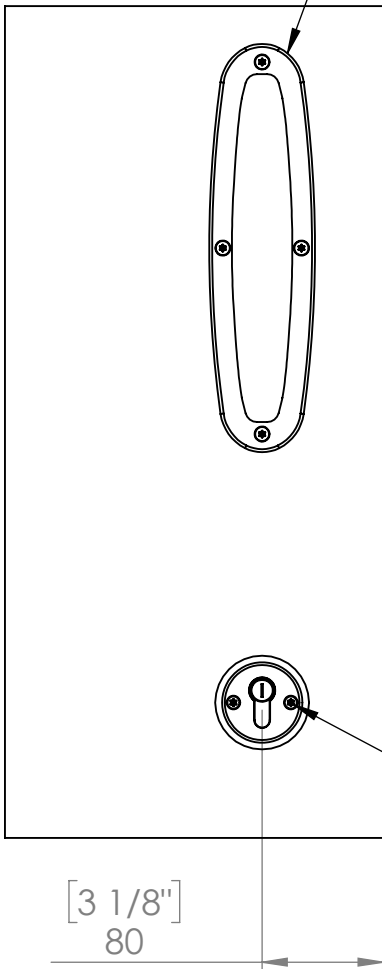

KG40 - Egrogrip pull handle on back plate

KG40 - Egrogrip pull handle on back plate

KG129 - Rollerbolt lockcase

KG176 - Euro cylinder escutcheon

KG176 - Euro cylinder escutcheon

[1 11/16"]
43

Kingsway Communal
Deadlock Lockset
Code: KG1700