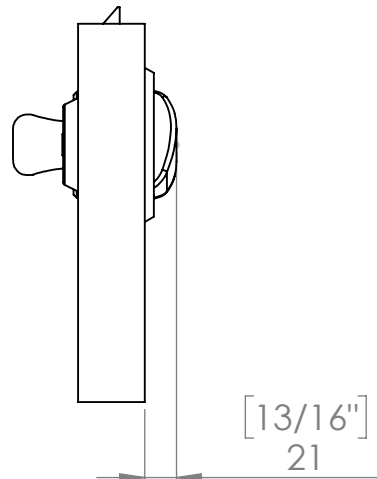

KG40 - Egrogrip pull handle on back plate

Kingsway Auto-Locking Lockset With Secondary Override

Code: KG1400

sales@kingswaygroupglobal.com
www.kingswaygroupglobal.com