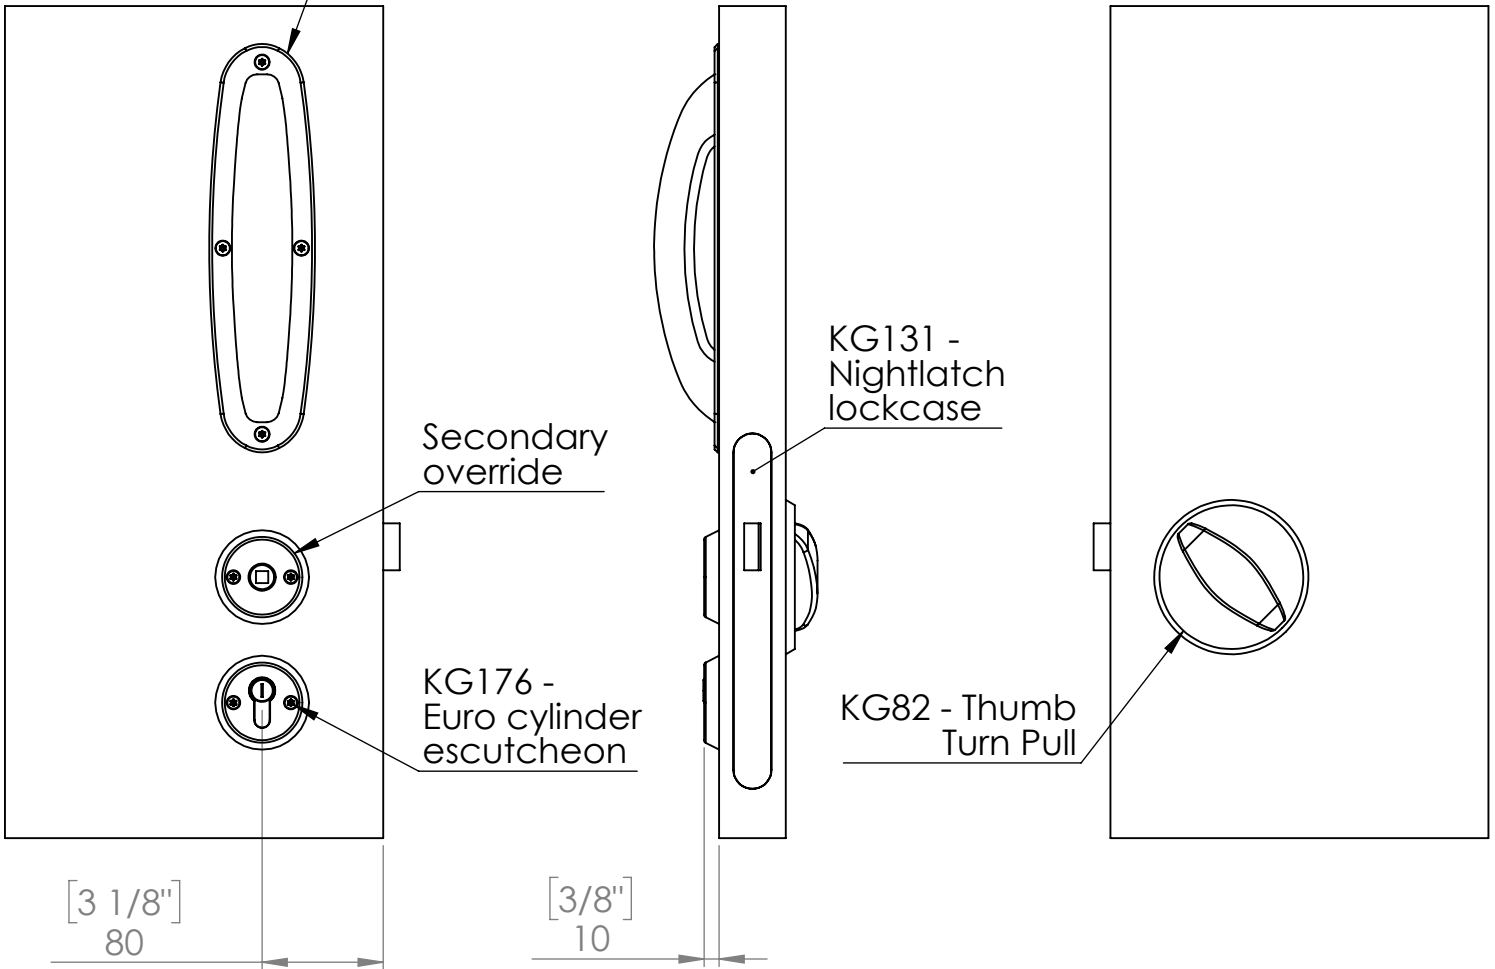

KG40 - Egrogrip pull handle on back plate

Kingsway Auto-Locking Lockset With Secondary Override

Code: KG1400

sales@kingswaygroupglobal.com
www.kingswaygroupglobal.com