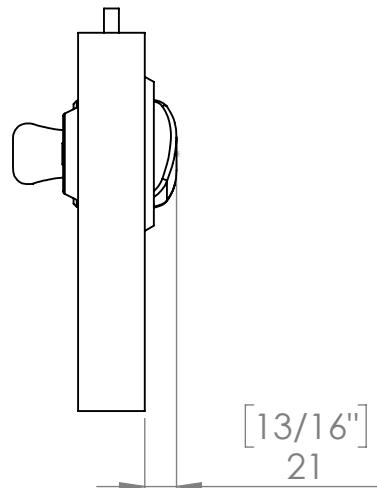

KG40 - Egrogrip pull handle on back plate

Secondary override

KG176 - Euro cylinder escutcheon

KG130 - Rollerbolt lockcase with secondary override.

KG82 - Thumb Turn Pull

Kingsway Bedroom Lockset With Secondary Override