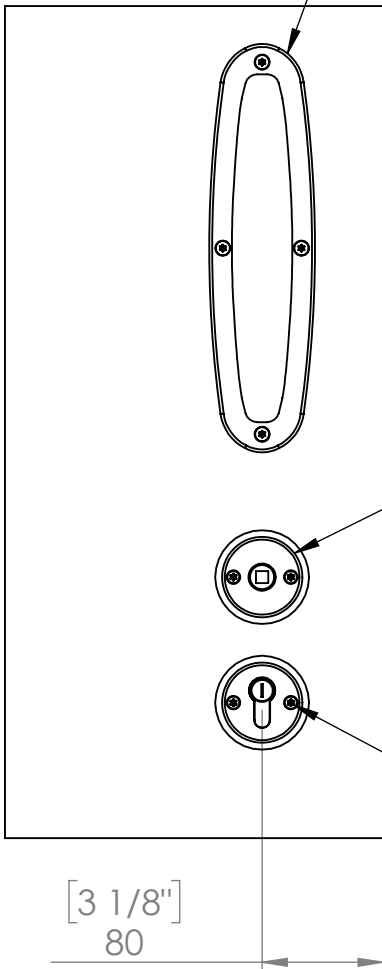

KG40 - Egrogrip pull handle on back plate

Secondary override

KG176 - Euro cylinder escutcheon

KG130 - Rollerbolt lockcase with secondary override.

KG82 - Thumb Turn Pull

Kingsway Bedroom Lockset With Secondary Override