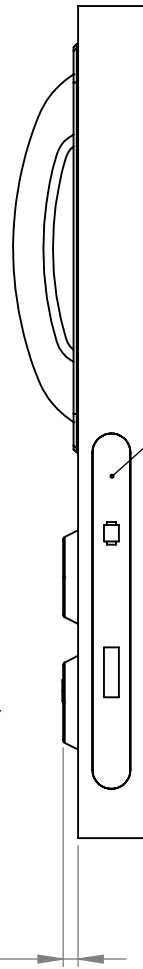

KG40 - Egrogrip pull handle on back plate

Secondary override

KG176 - Euro cylinder escutcheon

KG130 - Rollerbolt lockcase with secondary override.

KG82 - Thumb Turn Pull

Kingsway Bedroom Lockset With Secondary Override