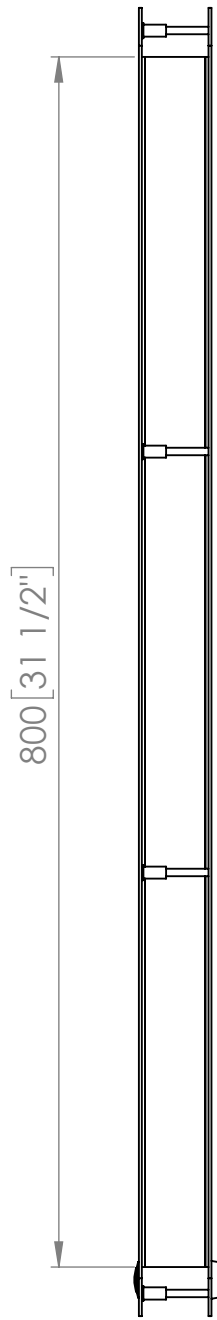

Push Button Internal

Key External

Duralux Platinum Anti
Ligature Vision Panel
800 x 250

Code: KG830 - KG834

sales@kingswaygroupglobal.com
www.kingswaygroupglobal.com