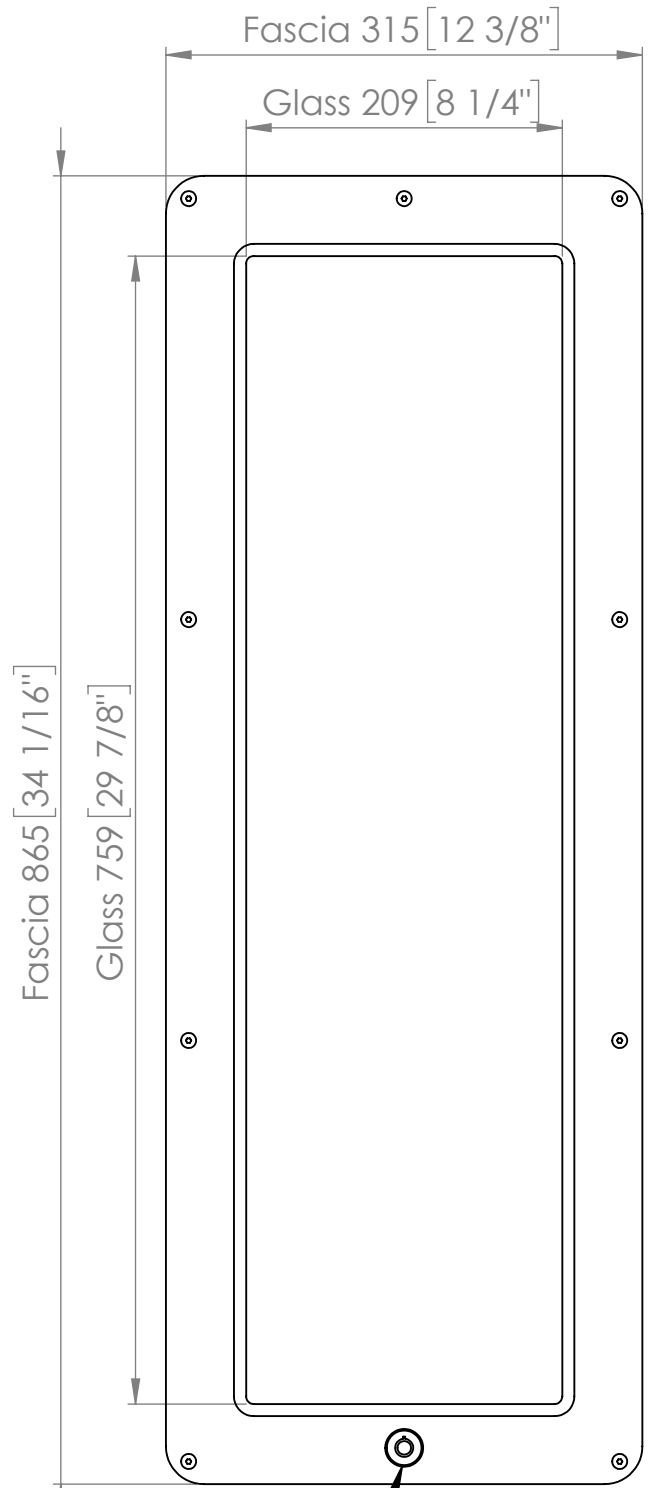

Push Button Internal

Key External

Duralux Platinum Anti
Ligature Vision Panel
800 x 250

Code: KG830 - KG834

sales@kingswaygroupglobal.com
www.kingswaygroupglobal.com