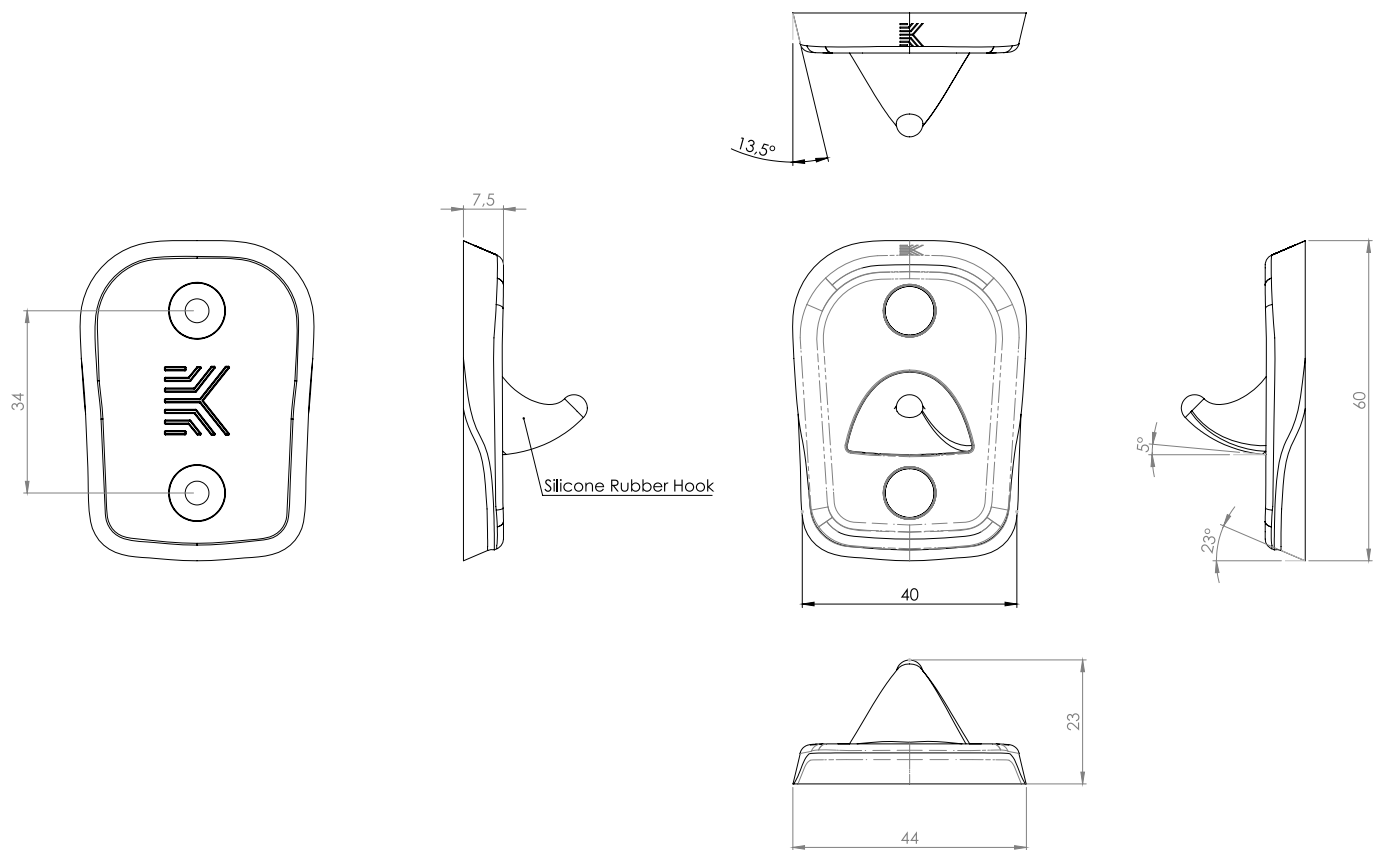

Avoid abrasive pads solvent based cleaners highly alkaline products or aggressive chemical agents to maintain long term integrity.

Testing and Warranty

Specification

Product: KG710 KALM Towel Hook

Overall Dimensions: 44mm W x 60mm H x 23mm D

PRODUCT DIAGRAM

KG710 KALM Towel Hook

Terms and conditions:

To see our full terms and conditions, please visit: kingswaygroupglobal.com/en-au/terms