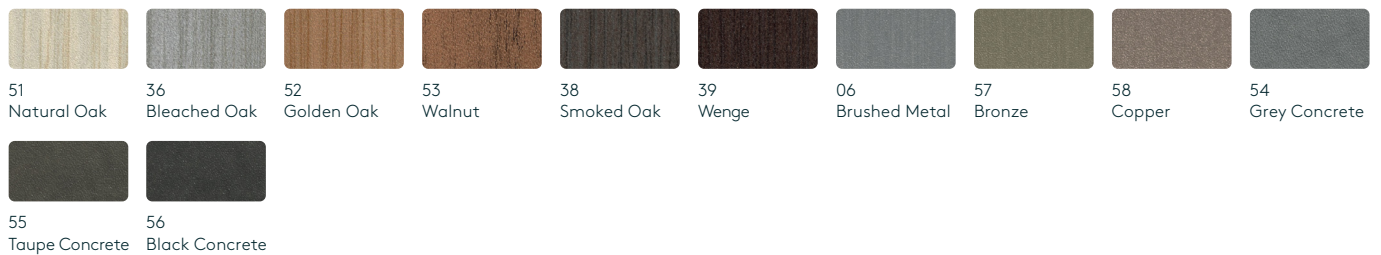

Acrovyn Faux Wood & Metal: