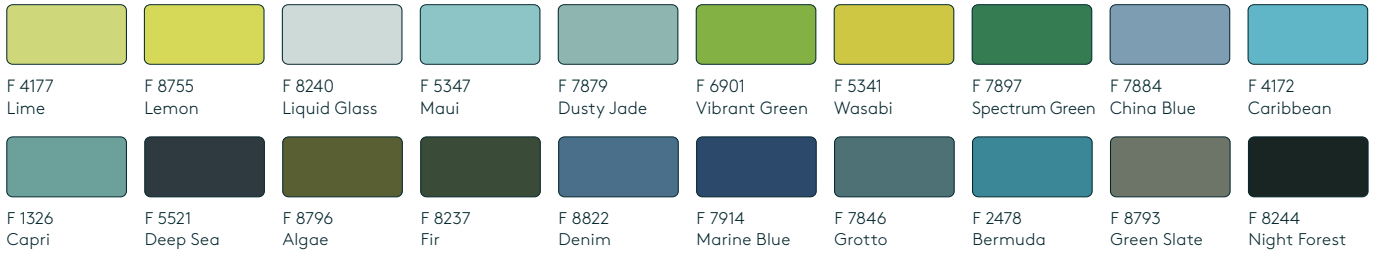

5-Year Manufacturer Defect Guarantee as per 'Kingsway Group Product Guarantee' document, a copy of which is available upon request.

COMPLETE DOOR SYSTEM DATASHEET

SOLO Finishes

Laminates:

									
F 0949 White	F 7459 Brite White	F 2696 Super White	F 2255 Polar White	F 1093 Aries	F 2001 Baikal	F 3091 Crystal White	F 2274 Blanc Polaire	F 2010 Malibu	F 7927 Folkstone
									
F 7923 Surf	F 2791 Silver	F 7938 Glacier	F 1484 Steel	F 1994 Fox	F 7961 Fog	F 7902 Iron	F 7858 Pumice	F 0189 Sparta	F 7924 Lead
									
F 1535 Tornado	F 7928 Mouse	F 2770 Sarum Grey	F 3202 Otter	F 7912 Storm	F 2297 Terril	F 7837 Graphite	F 2253 Diamond Black	F 9266 Citadel	F 5342 Earth
									
F 3210 Levante	F 5348 Energy	F 8238 Blush	F 8858 Just Rose	F 0233 Heather	F 7880 Thistle	F 2962 Clementine	F 1238 Carnaval	F 8141 Adobe	F 0232 Juicy Pink
									
F 2582 Lilac	F 1019 Azur	F 2824 Blaze Red	F 7845 Spectrum Red	F 8140 Brick	F 6907 Amarena	F 0231 Peaceful Blue	F 2828 Tropical Blue	F 6902 Grenadine	F 0188 Beaujolais
									
F 8239 Henna	F 5345 Viola	F 7851 Spectrum Blue	F 2483 Ultramarine	F 2005 Paprika	F 7966 New Burgundy	F 8243 Night Shade	F 6903 Cassis	F 5323 Nocturne	F 8242 Night Sea
									
F 7949 Soft White	F 1534 Magnolia	F 1192 Porcelana	F 1040 Alpino	F 7932 Antique White	F 2273 Seringa	F 1531 Irish Cream	F 7934 Pearl	F 0547 Papyrus	F 2296 Sno White
									
F 2833 Sandstone	F 7882 Pale Gold	F 3050 Cygnet	F 7929 Oyster Grey	F 1803 Tenere	F 8857 Just Gold	F 7940 Spectrum Yellow	K 4155 Sun	F 8751 Mojave	F 0187 Kashmir
									
F 0903 Cafe	F 1485 Chrome Yellow	F 3209 Sol	F 4161 Terracotta	F 2200 Dark Chocolate	F 8241 Earthenware	F 0800 Artichoke	F 3236 Avocado	F 3007 Pale Olive	F 8820 Leaf Green
									
F 1194 Iris	F 5493 Arctic Blue	F 2966 Opal	F 7853 Ocean Grey	F 5344 Seed	F 5343 Possum	F 8821 Just Blue	F 1998 Oslo	F 5349 Fossil	F 8245 Marble Green