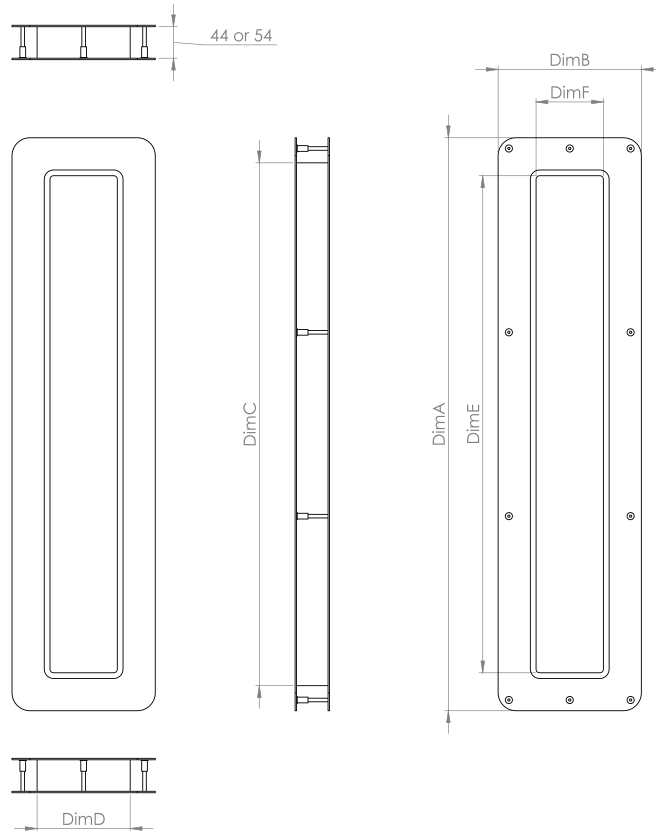

**P8020TB** - Pyrolux vision panel 800 x 200mm 44mm door Timber Bead

**P8025TB** - Pyrolux vision panel 800 x 200mm 54mm door Timber Bead

**P8050TB** - Pyrolux vision panel 800 x 500mm 44mm door Timber Bead

**P8055TB** - Pyrolux vision panel 800 x 500mm 54mm door Timber Bead

**P1330TB** - Pyrolux vision panel 1300 x 250mm 44mm door Timber Bead

**P1335TB** - Pyrolux vision panel 1300 x 250mm 44mm door Timber Bead

### Terms and conditions:

To see our full terms and conditions, please visit: [kingswaygroupglobal.com/en-au/terms](https://kingswaygroupglobal.com/en-au/terms)

PRODUCT DIAGRAM

# Pyrolux Vision Panels

Part Number	Door Thickness	DimA	DimB	DimC	DimD	DimE	DimF
P5020	44	516	216	430	130	394	94
P5025	54	516	216	430	130	394	94
P5050	44	516	516	430	430	394	394
P5055	54	516	516	430	430	394	394
P8020	44	816	216	730	130	694	94
P8025	54	816	216	730	130	694	94
P8050	44	816	516	730	430	694	394
P8055	54	816	516	730	430	694	394
P1330	44	1386	336	1300	250	1264	214
P1335	54	1386	336	1300	250	1264	214