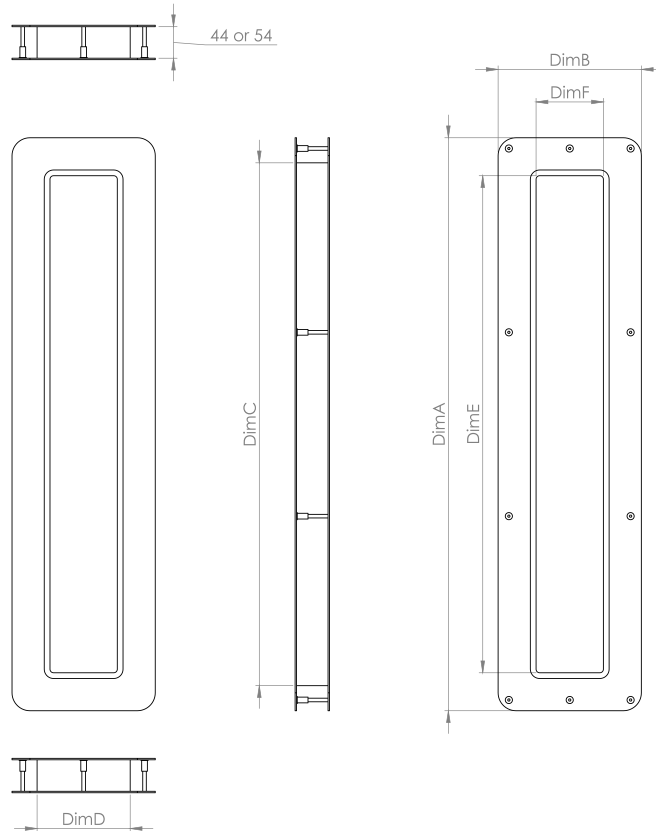

P8025TB - Pyrolux vision panel 800 x 200mm 54mm door Timber Bead

P8050TB - Pyrolux vision panel 800 x 500mm 44mm door Timber Bead

P8055TB - Pyrolux vision panel 800 x 500mm 54mm door Timber Bead

P1330TB - Pyrolux vision panel 1300 x 250mm 44mm door Timber Bead

P1335TB - Pyrolux vision panel 1300 x 250mm 44mm door Timber Bead

Design Options

Wrapped fascia, wood effect - add 'W' to end of the product code

Powder coated finish - add 'PC' to the end of the product code

Terms and conditions:

To see our full terms and conditions, please visit: kingswaygroupglobal.com/en-au/terms

PRODUCT DIAGRAM

Pyrolux Vision Panels

Part Number	Door Thickness	DimA	DimB	DimC	DimD	DimE	DimF
P5020	44	516	216	430	130	394	94
P5025	54	516	216	430	130	394	94
P5050	44	516	516	430	430	394	394
P5055	54	516	516	430	430	394	394
P8020	44	816	216	730	130	694	94
P8025	54	816	216	730	130	694	94
P8050	44	816	516	730	430	694	394
P8055	54	816	516	730	430	694	394
P1330	44	1386	336	1300	250	1264	214
P1335	54	1386	336	1300	250	1264	214