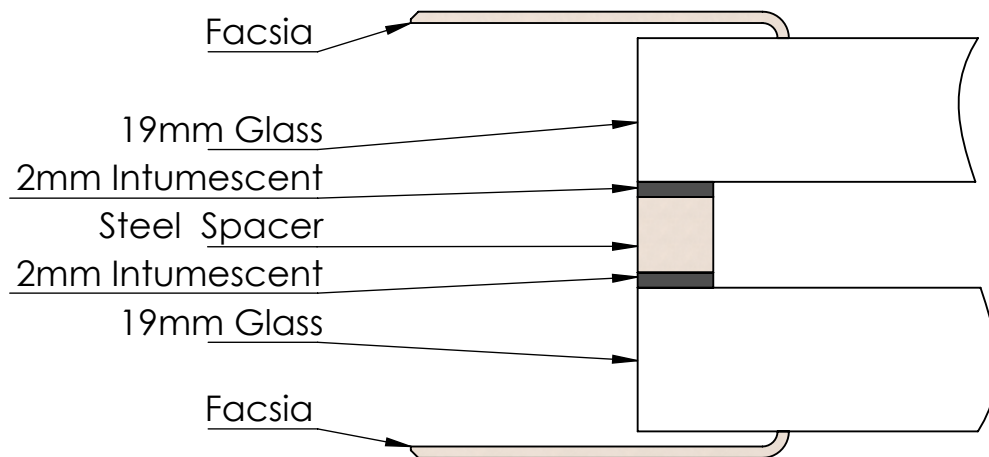

Pyrolux Anti Ligature
Vision Panels With
Stainless Steel Fascias

sales@kingswaygroupglobal.com
www.kingswaygroupglobal.com

Cross Section For 44mm Door

Cross Section For 54mm Door

Pyrolux Anti Ligature
Vision Panels With
Stainless Steel Fascias