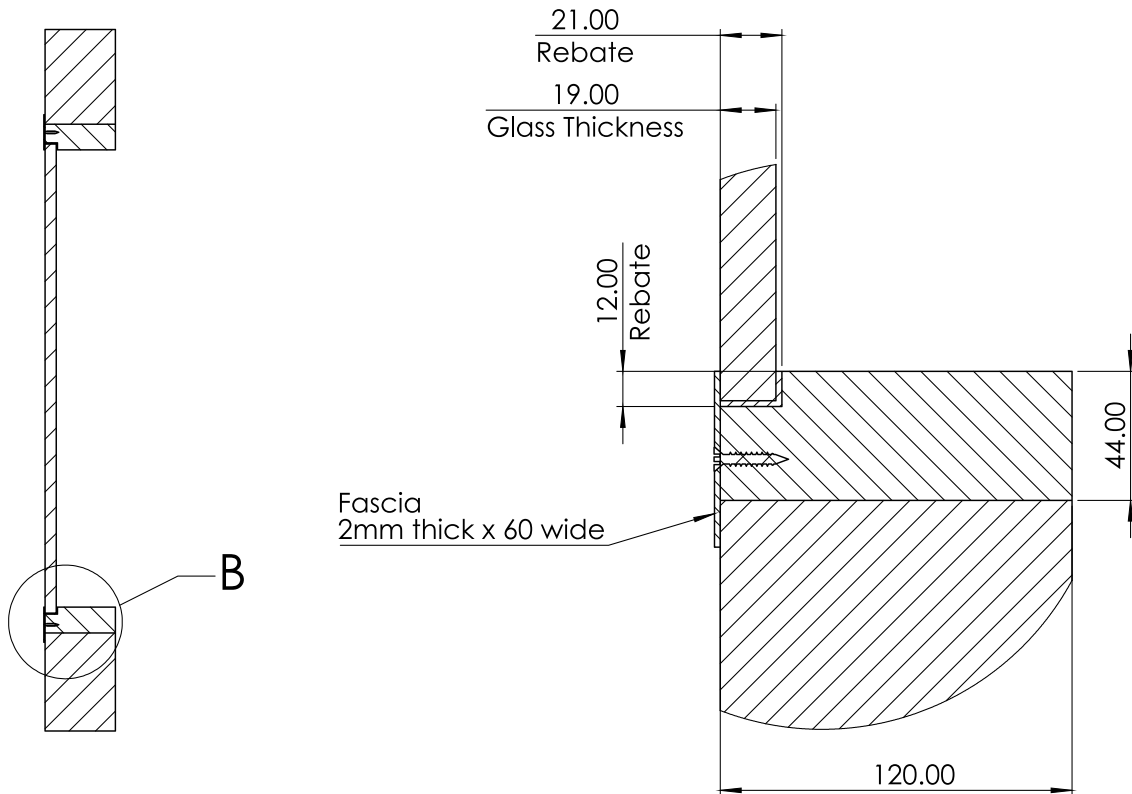

VARIATIONS AND DESIGN OPTIONS

KG 680-1280 Panorama Wall Panel

Variations

The Panorama vision panel is available in the following formats:

PAN680 - Panorama wall panel 600 x 800mm with Trident 19mm glass, stainless steel fascia and timber surround with bull nose to staff side

PAN1280 - Panorama wall panel 1200 x 800mm with Trident 19mm glass, stainless steel fascia and timber surround with bull nose to staff side

Design Options

Powder coated finish - add 'PC' to the end of the product code

Terms and conditions:

To see our full terms and conditions, please visit:
kingswaygroupglobal.com/en-au/terms

PRODUCT DIAGRAM

KG 680-1280 Panorama Wall Panel

Terms and conditions:

To see our full terms and conditions, please visit: kingswaygroupglobal.com/en-au/terms