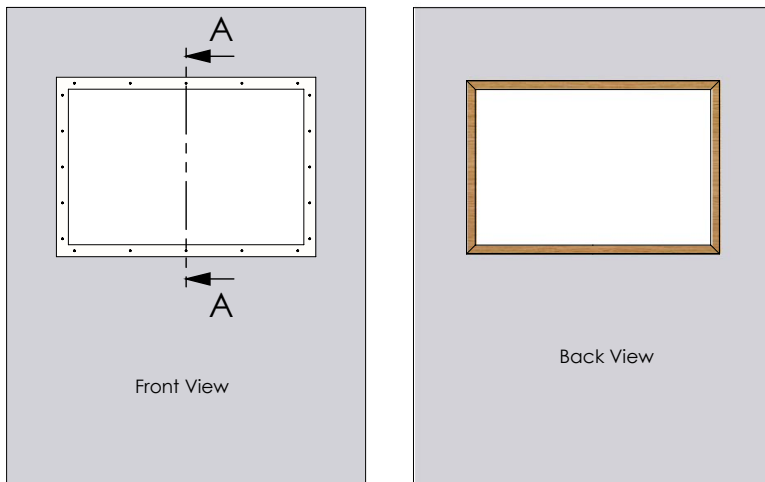

VARIATIONS AND DESIGN OPTIONS

KG 680-1280 Panorama Wall Panel

Variations

The Panorama vision panel is available in the following formats:

PAN680 - Panorama wall panel 600 x 800mm with Trident 19mm glass, stainless steel fascia and timber surround with bull nose to staff side

PAN1280 - Panorama wall panel 1200 x 800mm with Trident 19mm glass, stainless steel fascia and timber surround with bull nose to staff side

Design Options

Powder coated finish - add 'PC' to the end of the product code

Terms and conditions:

To see our full terms and conditions, please visit:
kingswaygroupglobal.com/en-au/terms