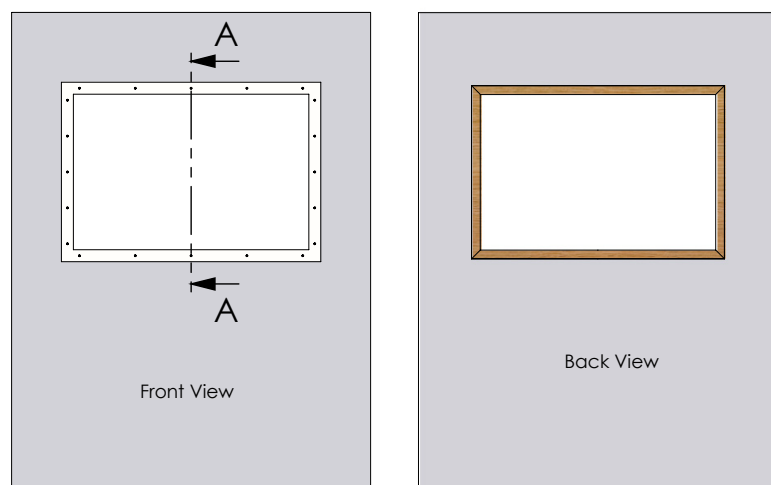

VARIATIONS AND DESIGN OPTIONS

KG 680-1280 Panorama Wall Panel

Variations

The Panorama vision panel is available in the following formats:

PAN680 - Panorama wall panel 600 x 800mm with Trident 19mm glass, stainless steel fascia and timber surround with bull nose to staff side

PAN1280 - Panorama wall panel 1200 x 800mm with Trident 19mm glass, stainless steel fascia and timber surround with bull nose to staff side

Design Options

Powder coated finish - add 'PC' to the end of the product code

Terms and conditions:

To see our full terms and conditions, please visit:
kingswaygroupglobal.com/en-au/terms