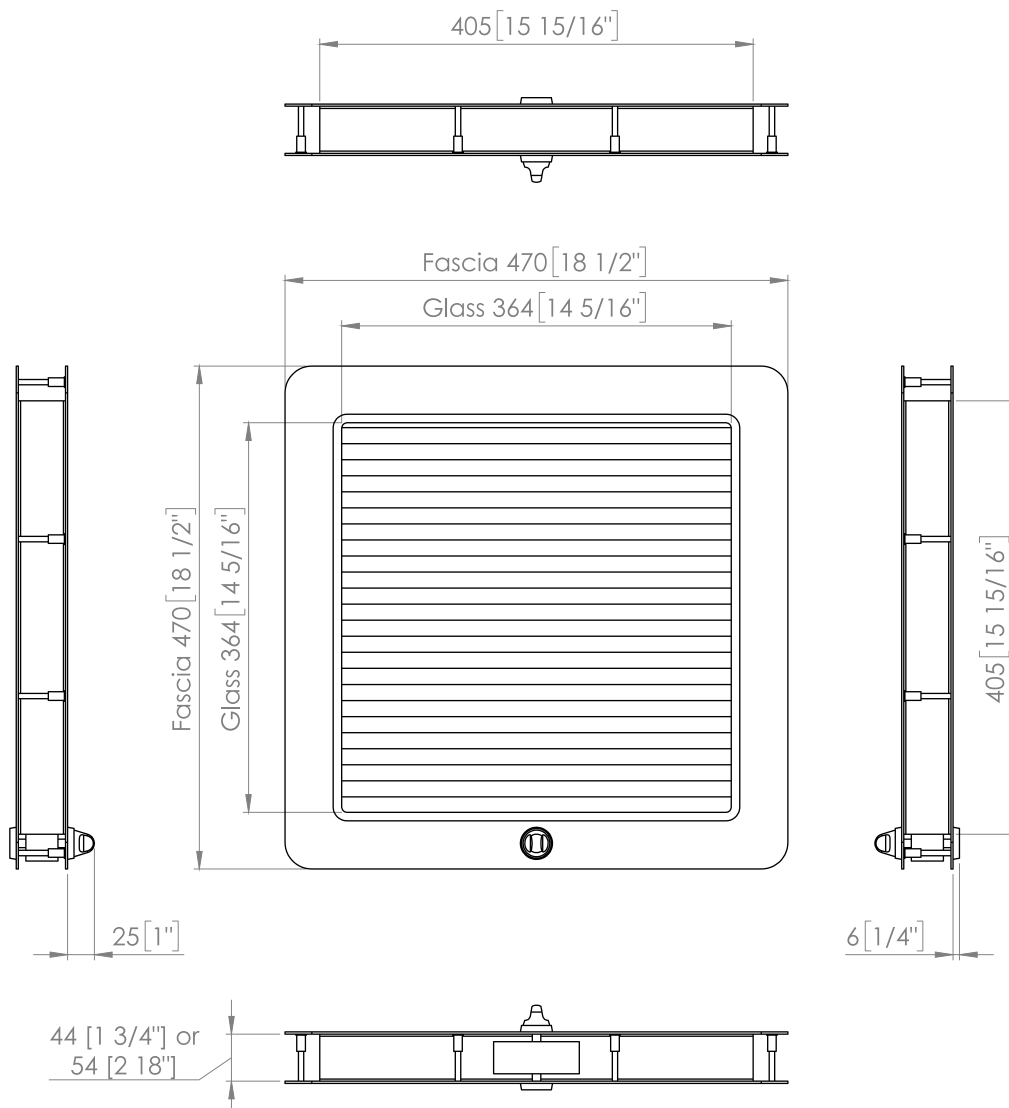

D4401 - Duralux vision panel 405 x 405mm for a 44mm door with key control to both sides

D4402 - Duralux vision panel 405 x 405mm for a 44mm door with anti-ligature thumb turn control to both sides

D4403 - Duralux vision panel 405 x 405mm for a 44mm door with key only control

D4404 - Duralux vision panel 405 x 405mm for a 44mm door with anti-ligature thumb turn only

D4500 - Duralux vision panel 405 x 405mm for a 54mm door with key & anti-ligature thumb turn control

D4501 - Duralux vision panel 405 x 405mm for a 54mm door with key control to both sides

D4502 - Duralux vision panel 405 x 405mm for a 54mm door with anti-ligature thumb turn control to both sides

D4503 - Duralux vision panel 405 x 405mm for a 54mm door with key only control

D4504 - Duralux vision panel 405 x 405mm for a 54mm door with anti-ligature thumb turn only

Terms and conditions:

To see our full terms and conditions, please visit:
kingswaygroupglobal.com/en-au/terms

PRODUCT DIAGRAM

Duralux Vision Panel 405 x 405mm

Terms and conditions:

To see our full terms and conditions, please visit: kingswaygroupglobal.com/en-au/terms