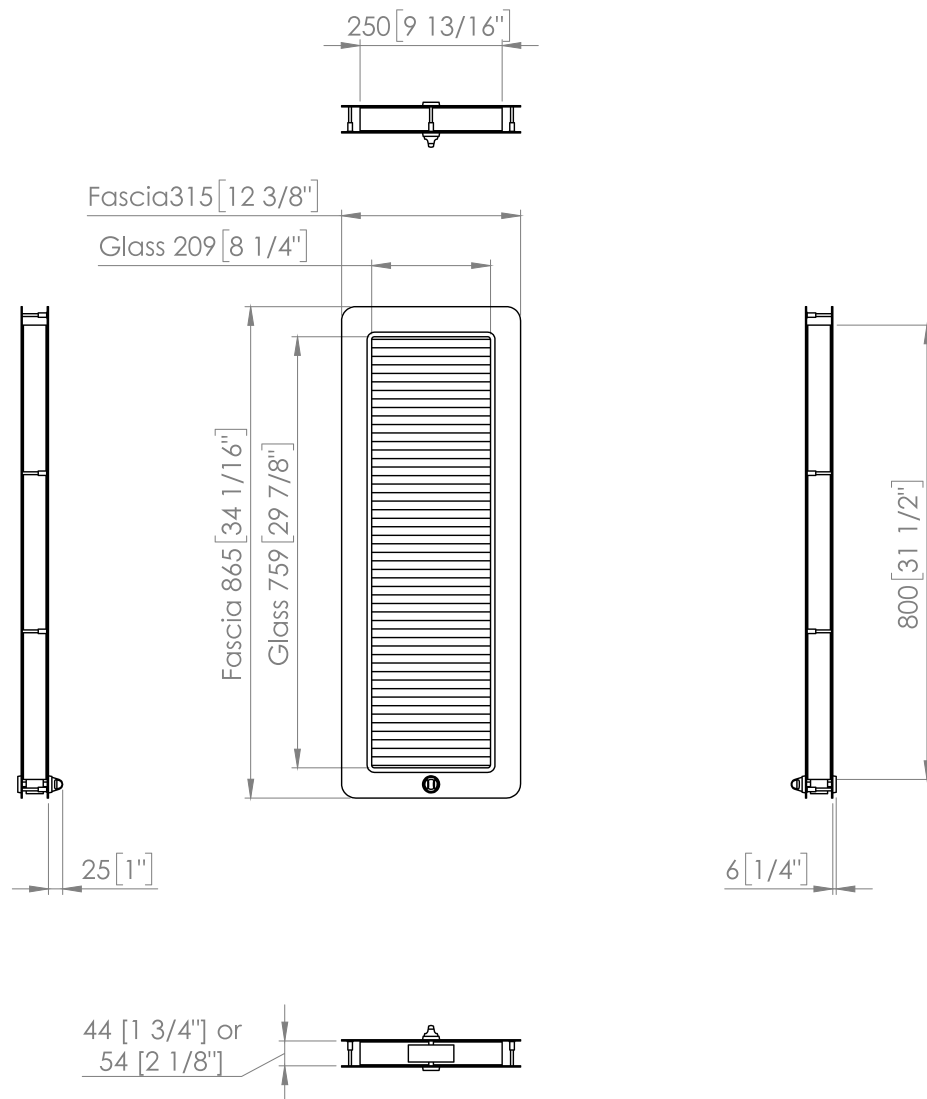

D8404 - Duralux vision panel 800 x 250mm for a 44mm door with anti-ligature thumb turn only

D8500 - Duralux vision panel 800 x 250mm for a 54mm door with key & anti-ligature thumb turn control

D8501 - Duralux vision panel 800 x 250mm for a 54mm door with key control to both sides

D8502 - Duralux vision panel 800 x 250mm for a 54mm door with anti-ligature thumb turn control to both sides

D8503 - Duralux vision panel 800 x 250mm for a 54mm door with key only control

D8504 - Duralux vision panel 800 x 250mm for a 54mm door with anti-ligature thumb turn only

Design Options

Picture panel add 'P' to the end of the code

Security 150 micron film both sides - add 'F' to end of the product code

Wrapped fascia, wood effect - add 'W' to end of the product code

Powder coated finish - add 'PC' to the end of the product code

Terms and conditions:

To see our full terms and conditions, please visit:
kingswaygroupglobal.com/en-au/terms

PRODUCT DIAGRAM

Duralux Vision Panel 800 x 250mm

Terms and conditions:

To see our full terms and conditions, please visit: kingswaygroupglobal.com/en-au/terms