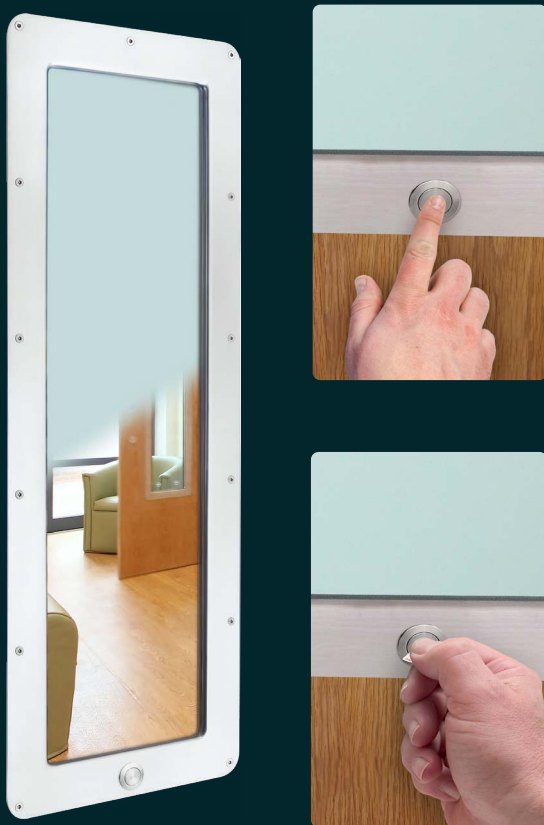

PRODUCT DATASHEET

Duralux Platinum Vision Panel 800 x 250mm

Duralux Platinum Vision Panels combine the strength and design features of the original model but also include electronic switchable glass. By simply turning the key or pushing the patient control, the whole panel instantly clears allowing total vision.

Terms and conditions:

To see our full terms and conditions, please visit:
kingswaygroupglobal.com/en-au/terms

Operation and Maintenance

Operation

To allow vision through the panel, operate the control mechanism to switch the glass from opaque to clear. Depending on specification, the control mechanism will be either a staff key or a push button located on both sides of the panel or one side only. The glass will stay clear until the control mechanism is operated once more, returning the glass to opaque. If a control mechanism is present on both sides, each will be capable of overriding the other.