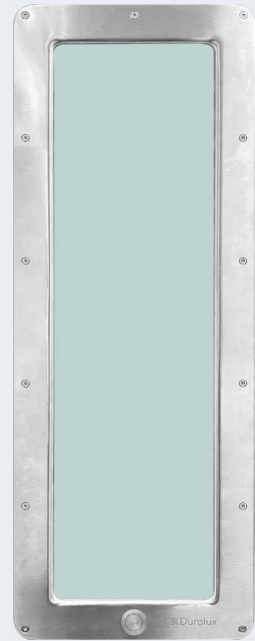

VARIATIONS AND DESIGN OPTIONS

Duralux Platinum Vision Panel 800 x 250mm

Variations

The Duralux Platinum vision panel is available in the following formats:

DP8400 - Duralux Platinum vision panel 800 x 250mm for a 44mm door with key and push button control

DP8401 - Duralux Platinum vision panel 800 x 250mm for a 44mm door with key control to both sides

DP8402 - Duralux Platinum vision panel 800 x 250mm for a 44mm door with push button to both sides

DP8403 - Duralux Platinum vision panel 800 x 250mm for a 44mm door with key only control

DP8404 - Duralux Platinum vision panel 800 x 250mm for a 44mm door with push button only control

DP8500 - Duralux Platinum vision panel 800 x 250mm for a 54mm door with key and push button control

DP8501 - Duralux Platinum vision panel 405 x 405mm for a 54mm door with key control to both sides

DP8502 - Duralux Platinum vision panel 800 x 250mm for a 54mm door with push button control to both sides

DP8503 - Duralux Platinum vision panel 800 x 250mm for a 54mm door with key only control

DP8504 - Duralux Platinum vision panel 800 x 250mm for a 54mm door with push button only control

DPTP - Duralux Platinum vision panel transformer & wiring pack

Terms and conditions:

To see our full terms and conditions, please visit:
kingswaygroupglobal.com/en-au/terms

Design Options

Security 150 micron film both sides - add 'F' to end of the product code

Wrapped fascia, wood effect - add 'W' to end of the product code

Powder coated finish - add 'PC' to the end of the product code