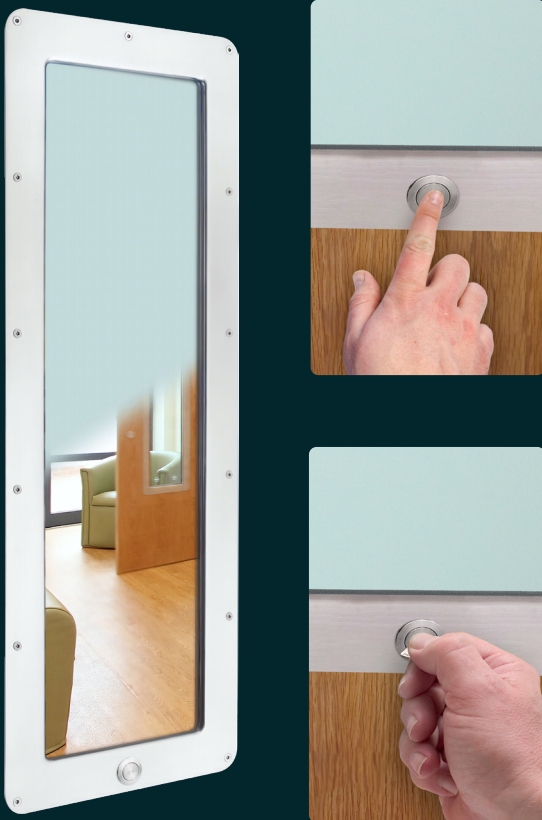

PRODUCT DATASHEET

Duralux Platinum Vision Panel 800 x 250mm

Duralux Platinum Vision Panels combine the strength and design features of the original model but also include electronic switchable glass. By simply turning the key or pushing the patient control, the whole panel instantly clears allowing total vision.

Terms and conditions:

To see our full terms and conditions, please visit:
kingswaygroupglobal.com/en-au/terms

Operation and Maintenance

Operation

To allow vision through the panel, operate the control mechanism to switch the glass from opaque to clear. Depending on specification, the control mechanism will be either a staff key or a push button located on both sides of the panel or one side only. The glass will stay clear until the control mechanism is operated once more, returning the glass to opaque. If a control mechanism is present on both sides, each will be capable of overriding the other.