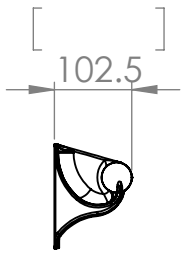

KG251 Right Hand Grab Bar

KG250 Left Hand Grab Bar

Kingsway Anti Ligature  
DDA Compliant  
Washroom Grab Rail  
Code: KG250 / KG251

[sales@kingswaygroup.co.uk](mailto:sales@kingswaygroup.co.uk)  
[www.kingswaygroup.co.uk](http://www.kingswaygroup.co.uk)