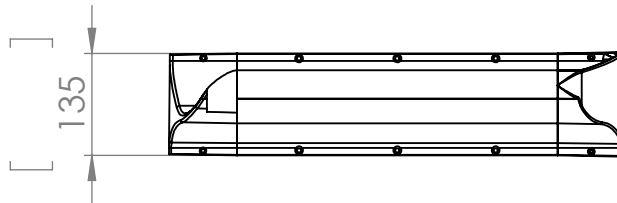

KG251 Right Hand Grab Bar

KG250 Left Hand Grab Bar

Kingsway Anti Ligature  
DDA Compliant  
Washroom Grab Rail  
Code: KG250 / KG251

[sales@kingswaygroup.co.uk](mailto:sales@kingswaygroup.co.uk)  
[www.kingswaygroup.co.uk](http://www.kingswaygroup.co.uk)