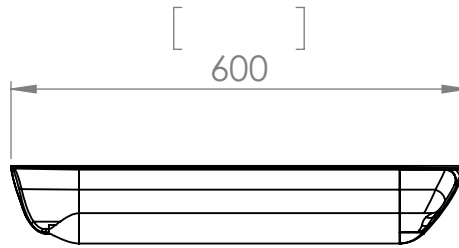

KG251 Right Hand Grab Bar

KG250 Left Hand Grab Bar

Kingsway Anti Ligature  
DDA Compliant  
Washroom Grab Rail  
Code: KG250 / KG251

[sales@kingswaygroup.co.uk](mailto:sales@kingswaygroup.co.uk)  
[www.kingswaygroup.co.uk](http://www.kingswaygroup.co.uk)