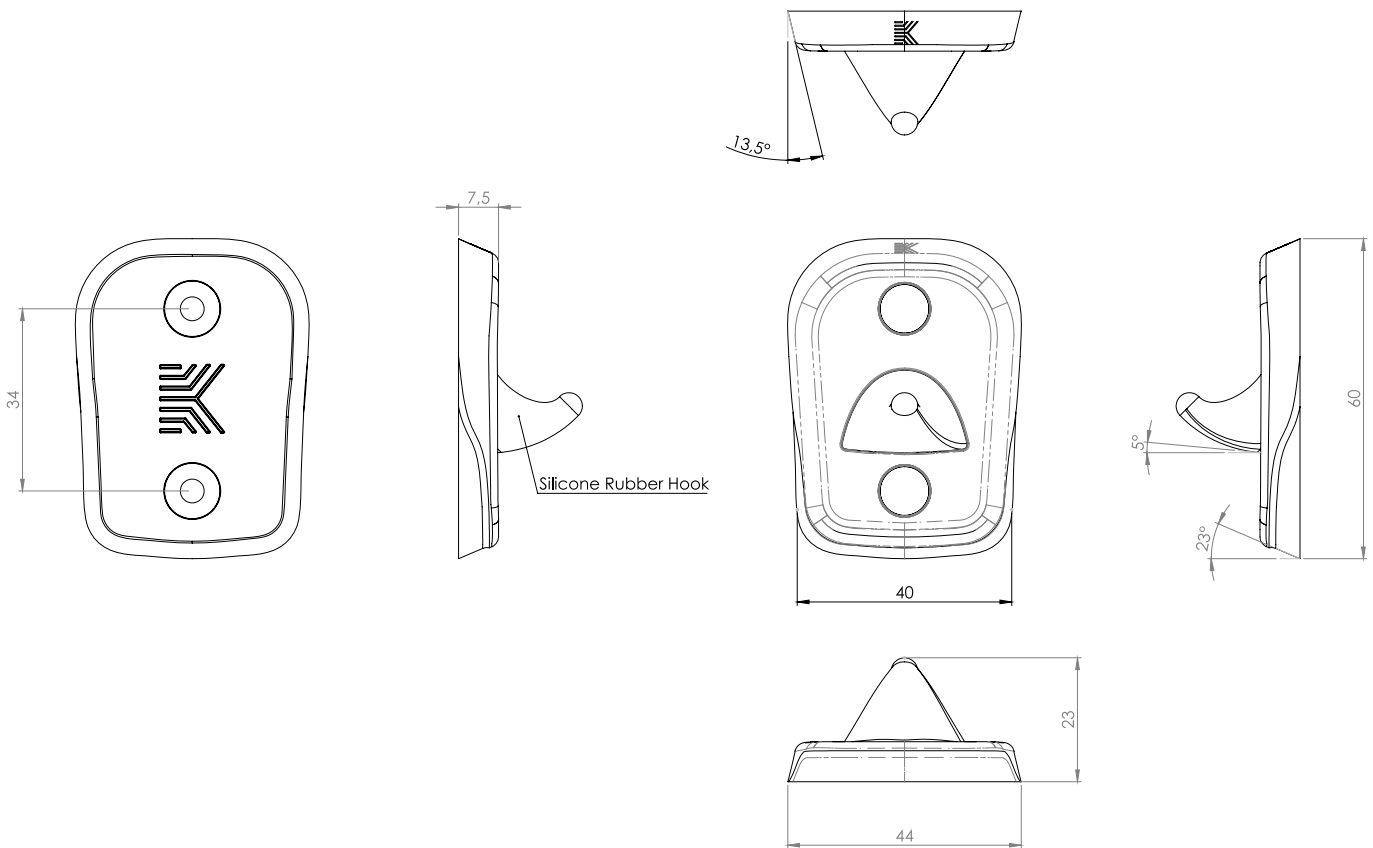

PRODUCT DIAGRAM

KG710 KALM Towel Hook

Terms and conditions:

To see our full terms and conditions, please visit: kingswaygroupglobal.com/en-us/terms