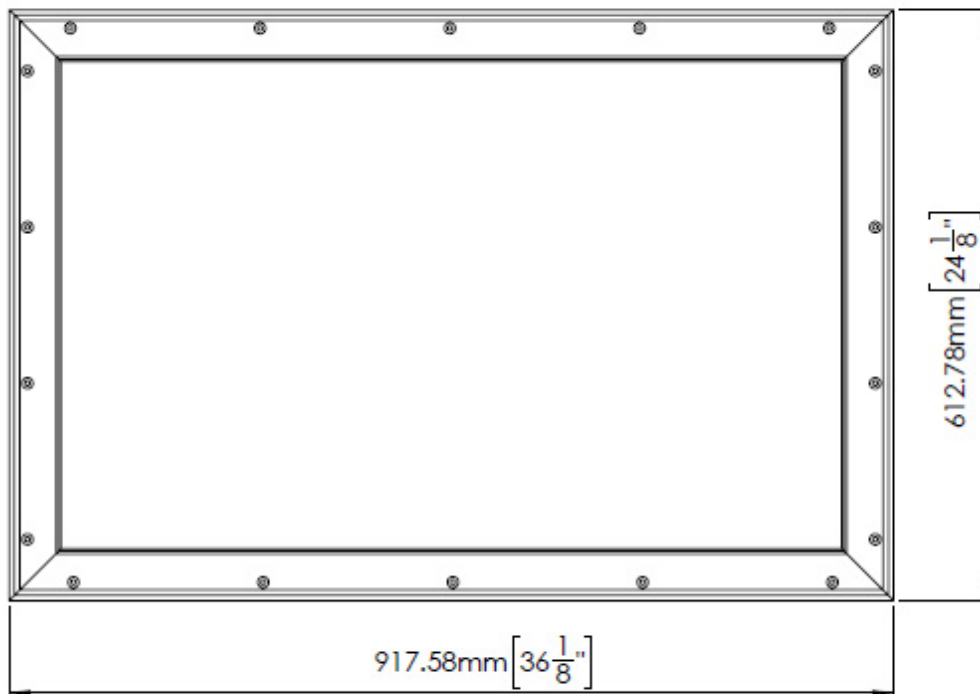

PRODUCT DIAGRAM

KG236 Ligature Resistant Dry-Erase Whiteboard

Terms and conditions:

To see our full terms and conditions, please visit: kingswaygroupglobal.com/en-us/terms